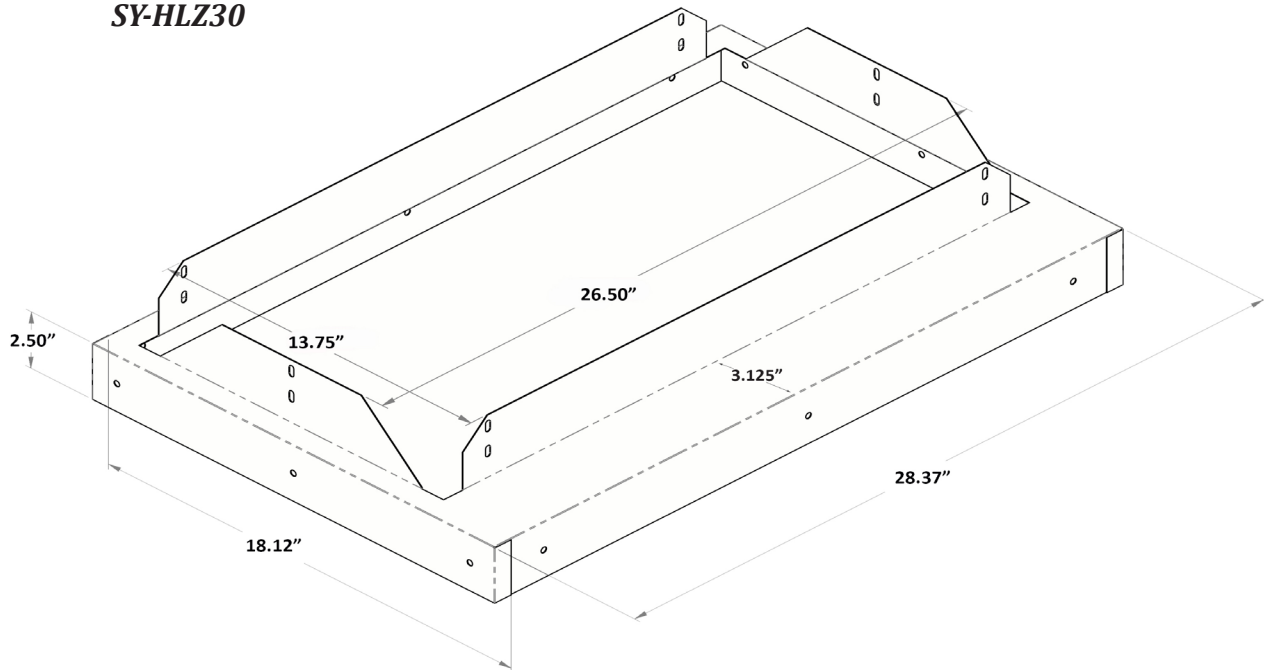

Large Ventilator Steel Hood Liners for SY-HVA-900-SS (900 CFM units)

SY-HLZ30

SY-HLZ36

- Cold Rolled Steel Construction
- Stainless Steel finish (SS430).
- For use in all full Chimney and Mantel style range hood configurations
- SY-HLZ30 and SY-HLZ36 accept SY-HVA-900-SS (900 CFM) unit only

Large Ventilator Steel Hood Liners for SY-HVA-1200-SS (1200 CFM units)

SY-HLZ42

SY-HLZ48

- Cold Rolled Steel Construction
- Stainless Steel finish (SS430).
- For use in all full Chimney and Mantel style range hood configurations
- SY-HLZ42 and SY-HLZ48 accept SY-HVA-1200-SS (1200 CFM) unit only