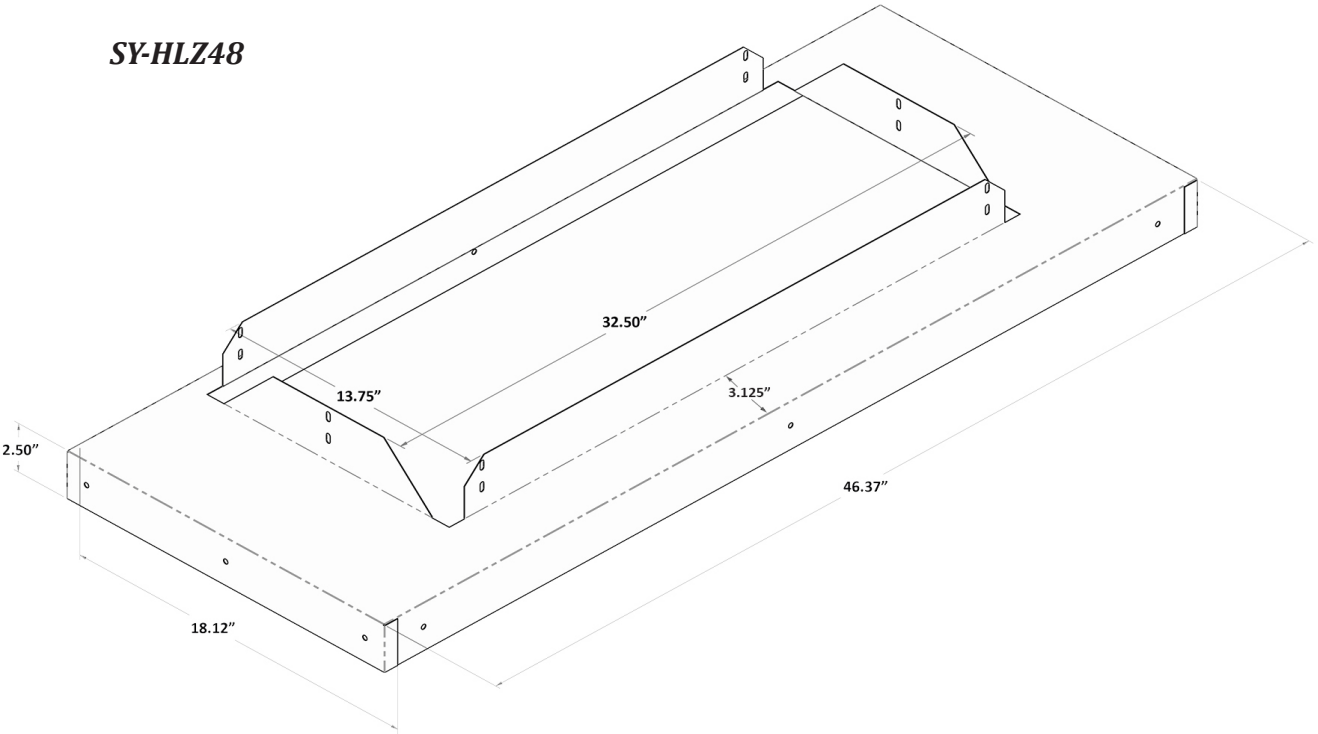

Large Ventilator Steel Hood Liners for SY-HVA-900-SS (900 CFM units)

SY-HLZ30

SY-HLZ36

- Cold Rolled Steel Construction
- Stainless Steel finish (SS430).
- For use in all full Chimney and Mantel style range hood configurations
- SY-HLZ30 and SY-HLZ36 accept SY-HVA-900-SS (900 CFM) unit only

Large Ventilator Steel Hood Liners for SY-HVA-1200-SS (1200 CFM units)

SY-HLZ42

SY-HLZ48

- Cold Rolled Steel Construction
- Stainless Steel finish (SS430).
- For use in all full Chimney and Mantel style range hood configurations
- SY-HLZ42 and SY-HLZ48 accept SY-HVA-1200-SS (1200 CFM) unit only