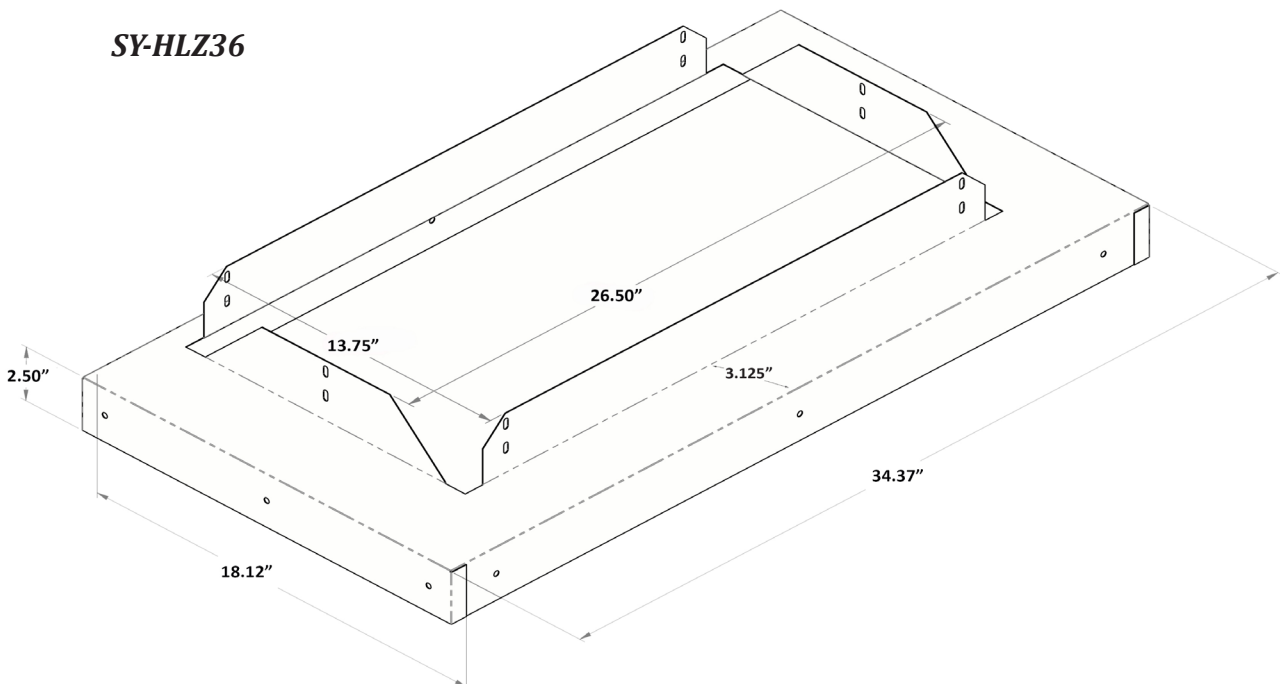

Large Ventilator Steel Hood Liners for SY-HVA-900-SS (900 CFM units)

SY-HLZ30

SY-HLZ36

- Cold Rolled Steel Construction
- Stainless Steel finish (SS430).
- For use in all full Chimney and Mantel style range hood configurations
- SY-HLZ30 and SY-HLZ36 accept SY-HVA-900-SS (900 CFM) unit only

Large Ventilator Steel Hood Liners for SY-HVA-1200-SS (1200 CFM units)

SY-HLZ42

SY-HLZ48

- Cold Rolled Steel Construction
- Stainless Steel finish (SS430).
- For use in all full Chimney and Mantel style range hood configurations
- SY-HLZ42 and SY-HLZ48 accept SY-HVA-1200-SS (1200 CFM) unit only