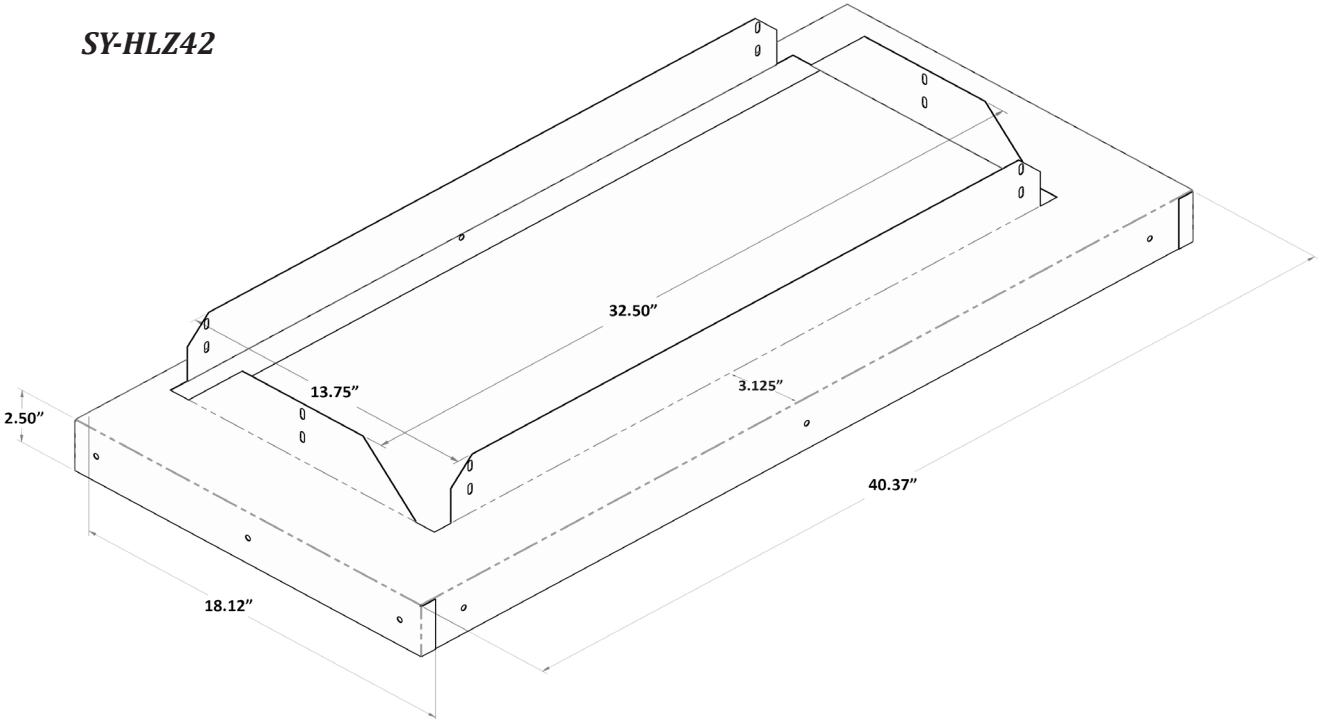

Large Ventilator Steel Hood Liners for SY-HVA-900-SS (900 CFM units)

SY-HLZ30

SY-HLZ36

- Cold Rolled Steel Construction
- Stainless Steel finish (SS430).
- For use in all full Chimney and Mantel style range hood configurations
- SY-HLZ30 and SY-HLZ36 accept SY-HVA-900-SS (900 CFM) unit only

Large Ventilator Steel Hood Liners for SY-HVA-1200-SS (1200 CFM units)

SY-HLZ42

SY-HLZ48

- Cold Rolled Steel Construction
- Stainless Steel finish (SS430).
- For use in all full Chimney and Mantel style range hood configurations
- SY-HLZ42 and SY-HLZ48 accept SY-HVA-1200-SS (1200 CFM) unit only