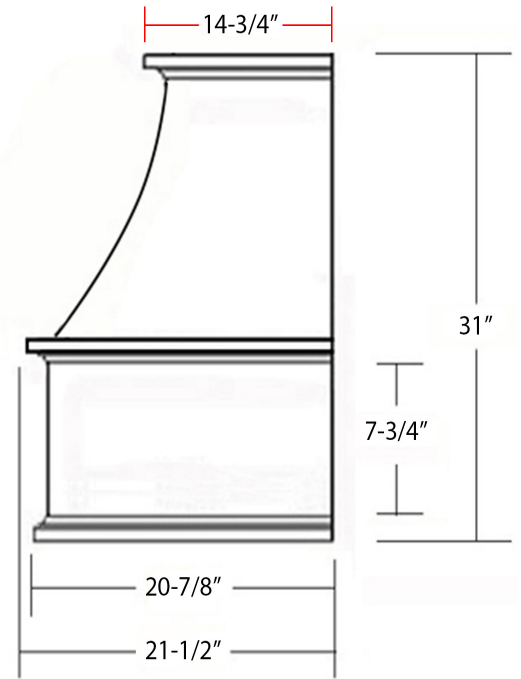

Gourmet Chimney Range Hood

Front View

Side View

Item #	Dimensions (h) x (w) x (d)	Liner	Liner
SY-WCVS-36	31" x 39-1/4" x 21-1/2"	SY-HLB-36	SY-HLZ-36
SY-WCVS-42	31" x 45-1/4" x 21-1/2"	SY-HLB-42	SY-HLZ-42
SY-WCVS-48	31" x 51-1/4" x 21-1/2"	SY-HLB-48	SY-HLZ-48

- Veneer, Hardwood Plywood and Solid Lumber Construction
- 1/2" Rear Plywood Stretchers for wall mounting
- Accepts SY-HLB series Powder Coated or Stainless Steel Liners (*sold separately*)
- Select from 250, 390 and 500 CFM Broan Ventilation power packs (*sold separately*) or
- Ascension 350SL, 350SS, and 500SS CFM Ventilation power packs (*sold separately*) or
- 36" models accept Z-Line 900 CFM Professional Ventilators (*requires HLZ series Liners*)
- 42" and 48" models accept Z-Line 1200 CFM Professional Ventilators (*requires HLZ series Liners*)
- Available in Alder, Cherry, Hickory, Maple and Red Oak
- Optional 12", 24" and 36" height Chimney Extensions available
- Base section will accommodate Ornament sizes up to 6" x 24"