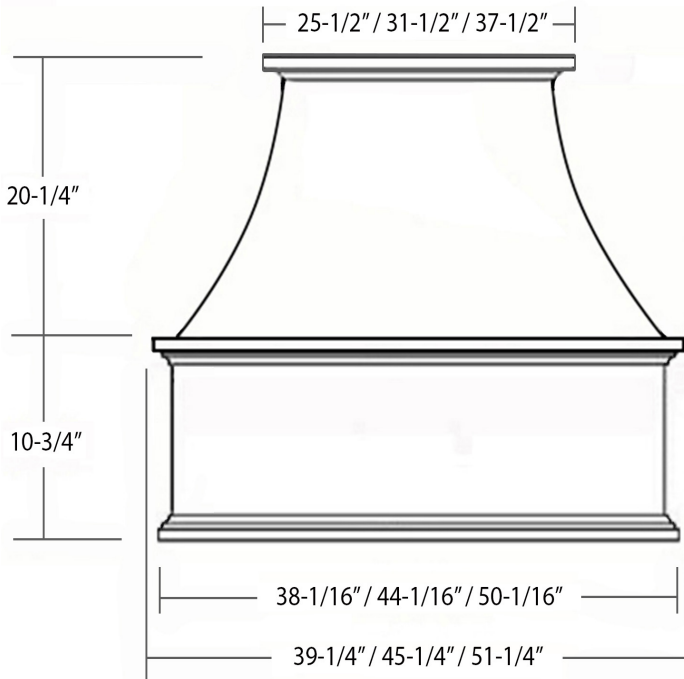

Gourmet Chimney Range Hood

Front View

Side View

Item #	Dimensions (h) x (w) x (d)	Liner	Liner
SY-WCVS-36	31" x 39-1/4" x 21-1/2"	SY-HLB-36	SY-HLZ-36
SY-WCVS-42	31" x 45-1/4" x 21-1/2"	SY-HLB-42	SY-HLZ-42
SY-WCVS-48	31" x 51-1/4" x 21-1/2"	SY-HLB-48	SY-HLZ-48

- Veneer, Hardwood Plywood and Solid Lumber Construction
- 1/2" Rear Plywood Stretchers for wall mounting
- Accepts SY-HLB series Powder Coated or Stainless Steel Liners (*sold separately*)
- Select from 250, 390 and 500 CFM Broan Ventilation power packs (*sold separately*) or
- Ascension 350SL, 350SS, and 500SS CFM Ventilation power packs (*sold separately*) or
- 36" models accept Z-Line 900 CFM Professional Ventilators (*requires HLZ series Liners*)
- 42" and 48" models accept Z-Line 1200 CFM Professional Ventilators (*requires HLZ series Liners*)
- Available in Alder, Cherry, Hickory, Maple and Red Oak
- Optional 12", 24" and 36" height Chimney Extensions available
- Base section will accommodate Ornament sizes up to 6" x 24"