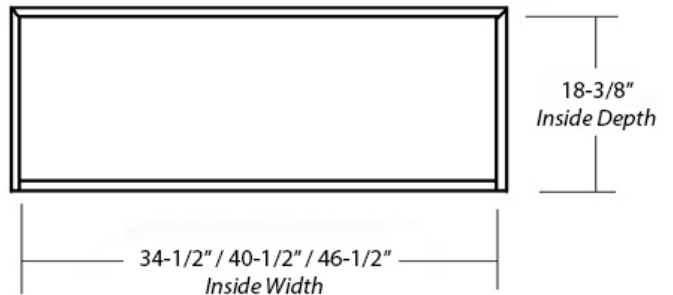

Gourmet Chimney Range Hood

Front View

Side View

Item #	Dimensions (h) x (w) x (d)	Liner	Liner
SY-WCVS-36	31" x 39-1/4" x 21-1/2"	SY-HLB-36	SY-HLZ-36
SY-WCVS-42	31" x 45-1/4" x 21-1/2"	SY-HLB-42	SY-HLZ-42
SY-WCVS-48	31" x 51-1/4" x 21-1/2"	SY-HLB-48	SY-HLZ-48

- Veneer, Hardwood Plywood and Solid Lumber Construction
- 1/2" Rear Plywood Stretchers for wall mounting
- Accepts SY-HLB series Powder Coated or Stainless Steel Liners (*sold separately*)
- Select from 250, 390 and 500 CFM Broan Ventilation power packs (*sold separately*) or
- Ascension 350SL, 350SS, and 500SS CFM Ventilation power packs (*sold separately*) or
- 36" models accept Z-Line 900 CFM Professional Ventilators (*requires HLZ series Liners*)
- 42" and 48" models accept Z-Line 1200 CFM Professional Ventilators (*requires HLZ series Liners*)
- Available in Alder, Cherry, Hickory, Maple and Red Oak
- Optional 12", 24" and 36" height Chimney Extensions available
- Base section will accommodate Ornament sizes up to 6" x 24"