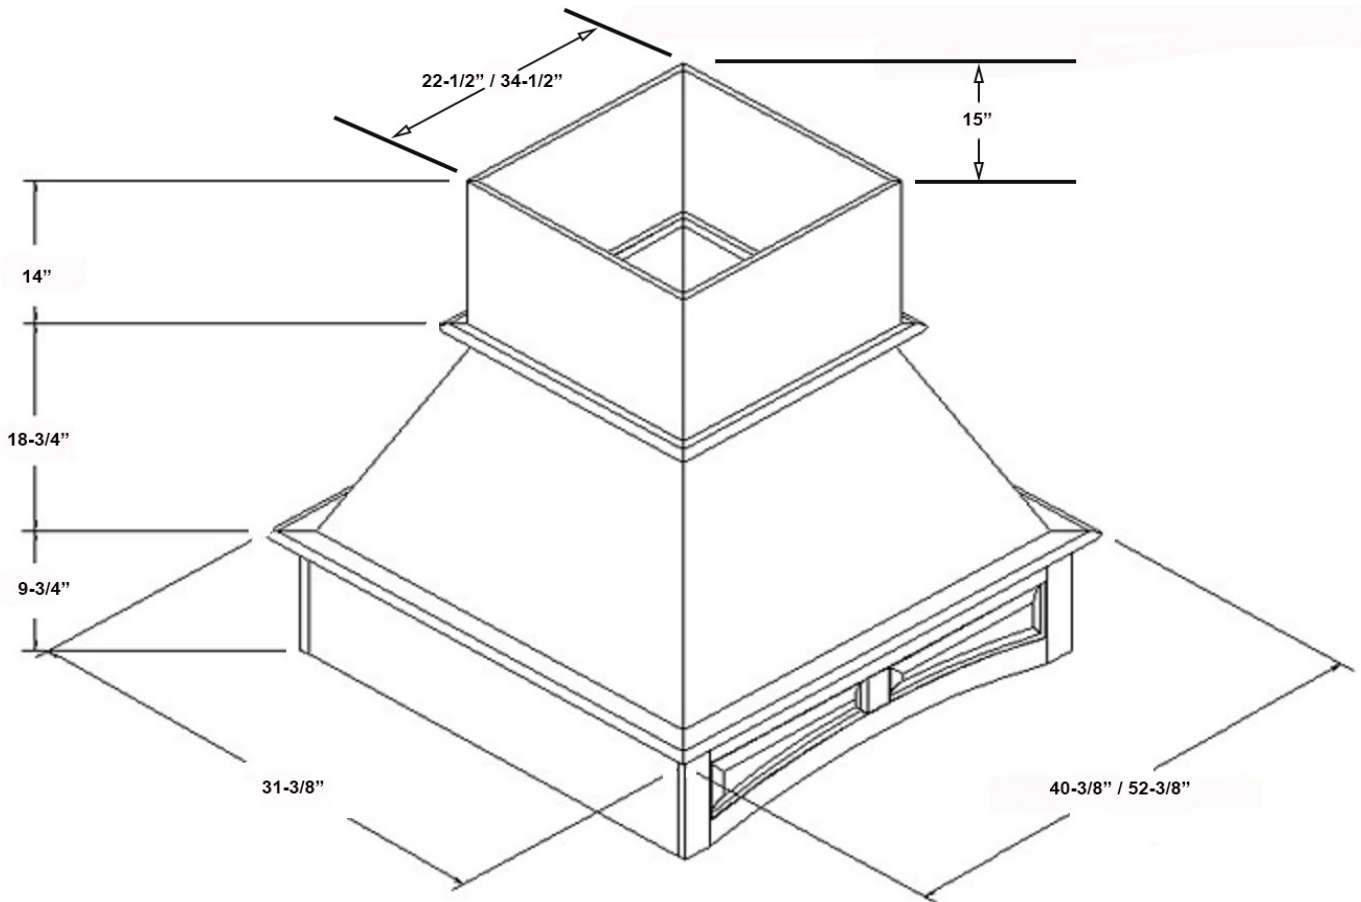

Arched Valance Island Range Hood

Item #	Dimensions (h) x (w) x (d)	Liner	Liner
SY-WICHAP-36	42-1/2" x 40-3/8" x 31-3/8"	SY-HLB-36	SY-HLZ-36
SY-WICHAP-48	42-1/2" x 52-3/8" x 31-3/8"	SY-HLB-48	SY-HLZ-48

- Hardwood Plywood and Solid Lumber Construction
- Accepts SY-HLB series Powder Coated or Stainless Steel Liners (sold separately)
- Select from 390, or 500 CFM Broan Ventilation power packs (sold separately) or
- Ascension 350SL, 350SS and 500SS CFM Ventilation power packs (sold separately)
- 36" models accept Z-Line 900 CFM Professional Ventilators (requires HLZ series Liners)
- 48" models accept Z-Line 1200 CFM Professional Ventilators (requires HLZ series Liners)
- Available in Cherry, Maple and Red Oak
- Includes standard 12" height Chimney Extension
- Optional 24" height Chimney Extension available
- Base section will accommodate Ornaments in sizes up to 6" x 24"