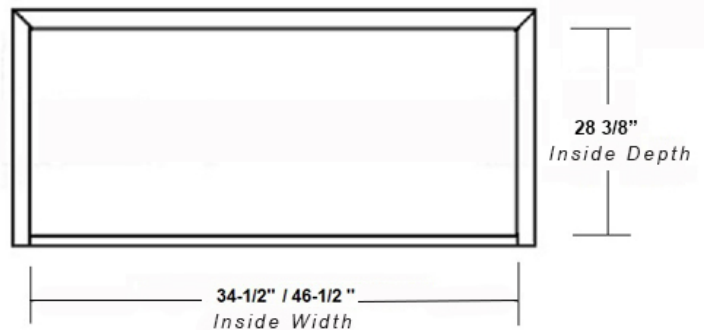

Arched Valance Island Range Hood

Item #	Dimensions (h) x (w) x (d)	Liner	Liner
SY-WICHAP-36	42-1/2" x 40-3/8" x 31-3/8"	SY-HLB-36	SY-HLZ-36
SY-WICHAP-48	42-1/2" x 52-3/8" x 31-3/8"	SY-HLB-48	SY-HLZ-48

- Hardwood Plywood and Solid Lumber Construction
- Accepts SY-HLB series Powder Coated or Stainless Steel Liners (sold separately)
- Select from 390, or 500 CFM Broan Ventilation power packs (sold separately) or
- Ascension 350SL, 350SS and 500SS CFM Ventilation power packs (sold separately)
- 36" models accept Z-Line 900 CFM Professional Ventilators (requires HLZ series Liners)
- 48" models accept Z-Line 1200 CFM Professional Ventilators (requires HLZ series Liners)
- Available in Cherry, Maple and Red Oak
- Includes standard 12" height Chimney Extension
- Optional 24" height Chimney Extension available
- Base section will accommodate Ornaments in sizes up to 6" x 24"