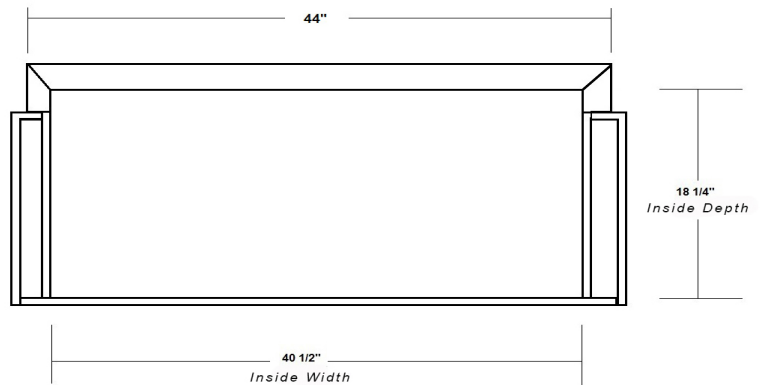

Mantel Style Range Hood

Front View

Side View

Item #	Dimensions (h) x (w) x (d)	Liner	Liner
SY-WMHS-4848	48" x 48" x 20-3/4"	SY-HLB-42	SY-HLZ-42
SY-WMHS-4854	54" x 48" x 20-3/4"	SY-HLB-42	SY-HLZ-42
SY-WMHS-4860	60" x 48" x 20-3/4"	SY-HLB-42	SY-HLZ-42