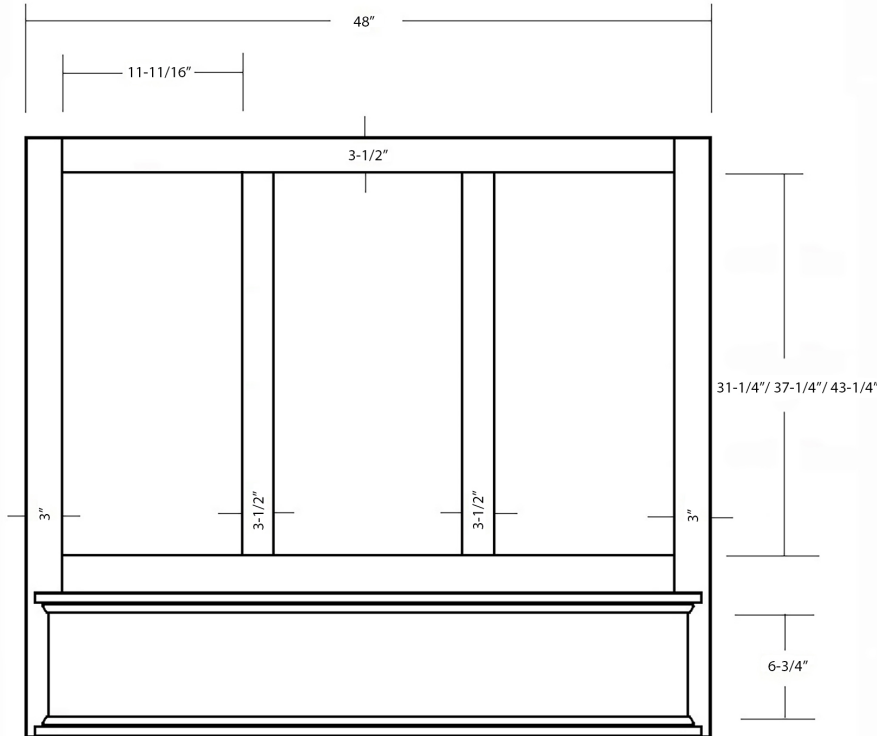

Mantel Style Range Hood

Front View

Side View

Item #	Dimensions (h) x (w) x (d)	Liner	Liner
SY-WMHS-4848	48" x 48" x 20-3/4"	SY-HLB-42	SY-HLZ-42
SY-WMHS-4854	54" x 48" x 20-3/4"	SY-HLB-42	SY-HLZ-42
SY-WMHS-4860	60" x 48" x 20-3/4"	SY-HLB-42	SY-HLZ-42

- Hardwood Plywood and Solid Lumber Construction
- 1/2" Rear Plywood Stretchers for wall mounting
- Accepts SY-HLB series Powder Coated or Stainless Steel Liners (*sold separately*)
- Select from 250, 390 or 500 CFM Broan Ventilation power packs (*sold separately*) or
- Ascension 350SL, 350SS and 500SS CFM Ventilation power packs (*sold separately*) or
- Z-Line 1200 CFM Professional Ventilators (*requires HLZ series Liners*)
- Available in Alder, Cherry, Hickory, Maple and Red Oak
- Increased Depth option available
- Base section will accommodate Ornaments up to 5" x 24"