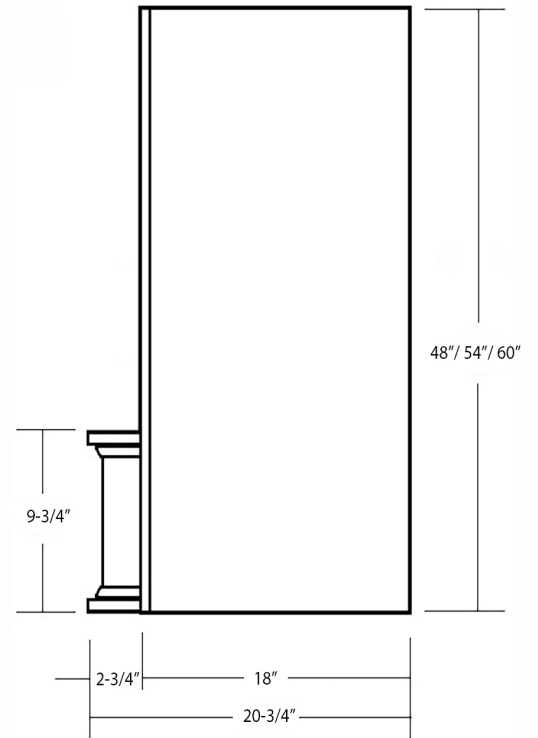

Mantel Style Range Hood

Front View

Side View

Item #	Dimensions (h) x (w) x (d)	Liner	Liner
SY-WMHS-4848	48" x 48" x 20-3/4"	SY-HLB-42	SY-HLZ-42
SY-WMHS-4854	54" x 48" x 20-3/4"	SY-HLB-42	SY-HLZ-42
SY-WMHS-4860	60" x 48" x 20-3/4"	SY-HLB-42	SY-HLZ-42