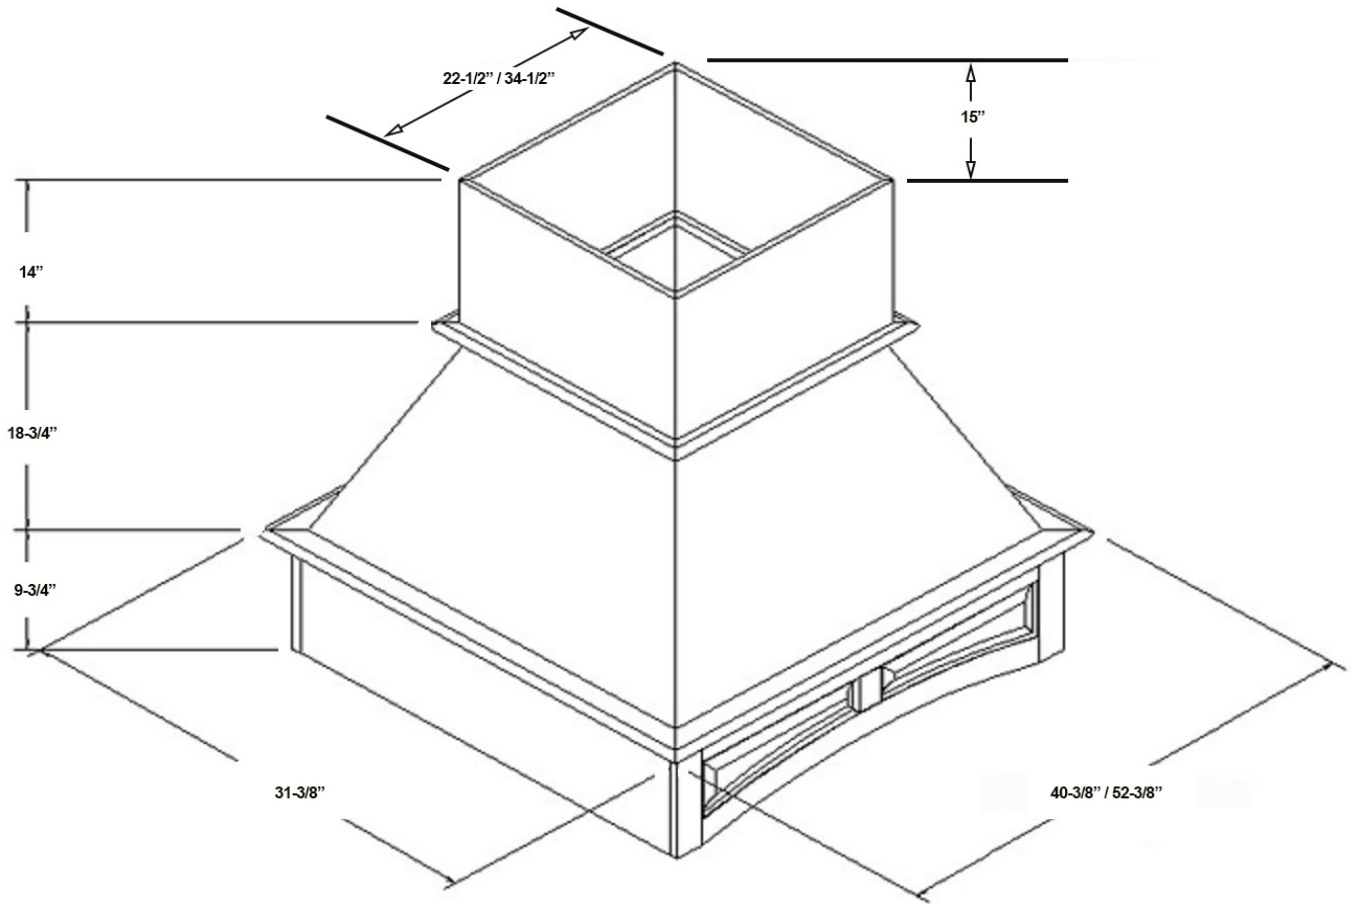

Arched Valance Island Range Hood

Item #	Dimensions (h) x (w) x (d)	Liner	Liner
SY-WICHAP-36	42-1/2" x 40-3/8" x 31-3/8"	SY-HLB-36	SY-HLZ-36
SY-WICHAP-48	42-1/2" x 52-3/8" x 31-3/8"	SY-HLB-48	SY-HLZ-48

- Hardwood Plywood and Solid Lumber Construction
- Accepts SY-HLB series Powder Coated or Stainless Steel Liners (*sold separately*)
- Select from 400, or 600 CFM Broan Ventilation power packs (*sold separately*) or
- Ascension 350SL, 350SS, 500SS and 620SS CFM Ventilation power packs (*sold separately*)
- 36" models accept Ascension 900 CFM Professional Ventilators (*requires HLZ series Liners*)
- 48" models accept Ascension 1200 CFM Professional Ventilators (*requires HLZ series Liners*)
- If HLB or HLZ liners will be used, interior of hood must be blocked up (*specify when ordering*)
- Available in Cherry, Maple and Red Oak
- Includes standard 14" height Chimney Extension