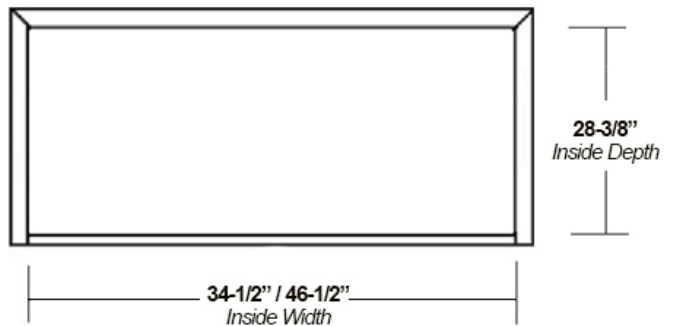

Arched Valance Island Range Hood

Item #	Dimensions (h) x (w) x (d)	Liner	Liner
SY-WICHAP-36	42-1/2" x 40-3/8" x 31-3/8"	SY-HLB-36	SY-HLZ-36
SY-WICHAP-48	42-1/2" x 52-3/8" x 31-3/8"	SY-HLB-48	SY-HLZ-48

- Hardwood Plywood and Solid Lumber Construction
- Accepts SY-HLB series Powder Coated or Stainless Steel Liners (*sold separately*)
- Select from 400, or 600 CFM Broan Ventilation power packs (*sold separately*) or
- Ascension 350SL, 350SS, 500SS and 620SS CFM Ventilation power packs (*sold separately*)
- 36" models accept Ascension 900 CFM Professional Ventilators (*requires HLZ series Liners*)
- 48" models accept Ascension 1200 CFM Professional Ventilators (*requires HLZ series Liners*)
- If HLB or HLZ liners will be used, interior of hood must be blocked up (*specify when ordering*)
- Available in Cherry, Maple and Red Oak
- Includes standard 14" height Chimney Extension