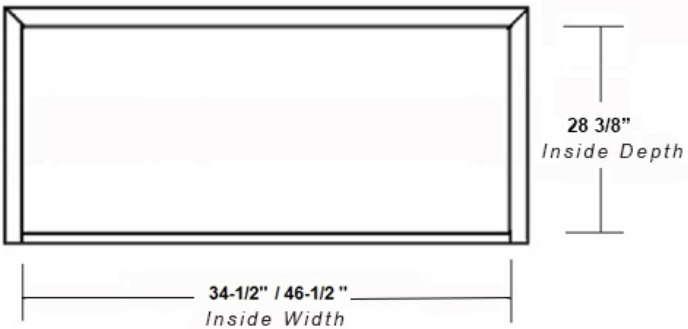

Acanthus Style Island Range Hood

Item #	Dimensions (h) x (w) x (d)	Liner	Liner
SY-WICHAC-36	42-1/2" x 40-3/8" x 31-3/8"	SY-HLB-36	SY-HLZ-36
SY-WICHAC-48	42-1/2" x 52-3/8" x 31-3/8"	SY-HLB-48	SY-HLZ-48

- Hardwood Plywood and Solid Lumber Construction
- Accepts SY-HLB series Powder Coated or Stainless Steel Liners (sold separately)
- Select from 390, or 500 CFM Broan Ventilation power packs (sold separately) or
- Ascension 350SL, 350SS and 500SS CFM Ventilation power packs (sold separately)
- 36" models accept Z-Line 900 CFM Professional Ventilators (requires HLZ series Liners)
- 48" models accept Z-Line 1200 CFM Professional Ventilators (requires HLZ series Liners)
- Available in Cherry, Maple and Red Oak
- Includes standard 12" height Chimney Extension
- Optional 24" height Chimney Extension available