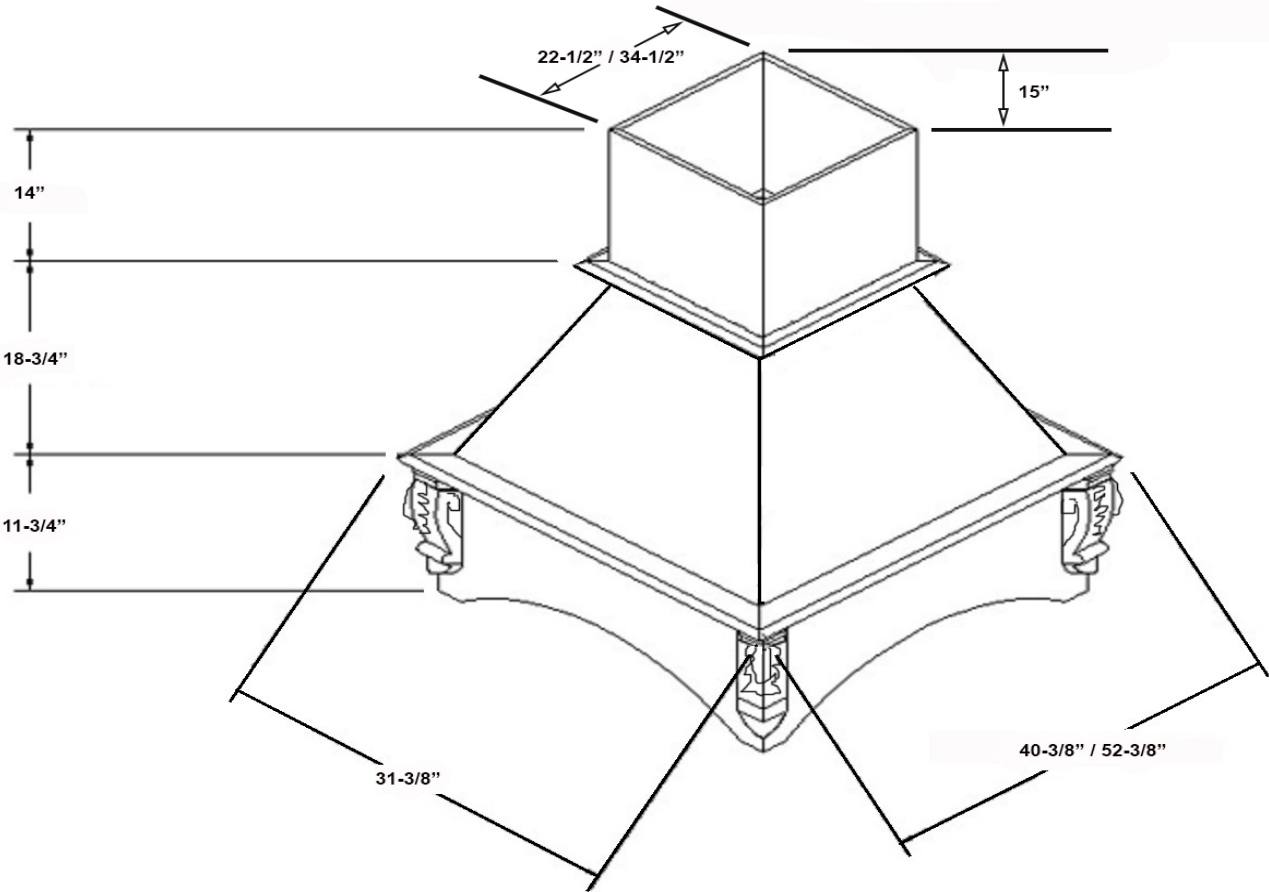

Acanthus Style Island Range Hood

Item #	Dimensions (h) x (w) x (d)	Liner	Liner
SY-WICHAC-36	42-1/2" x 40-3/8" x 31-3/8"	SY-HLB-36	SY-HLZ-36
SY-WICHAC-48	42-1/2" x 52-3/8" x 31-3/8"	SY-HLB-48	SY-HLZ-48

- Hardwood Plywood and Solid Lumber Construction
- Accepts SY-HLB series Powder Coated or Stainless Steel Liners (sold separately)
- Select from 390, or 500 CFM Broan Ventilation power packs (sold separately) or
- Ascension 350SL, 350SS and 500SS CFM Ventilation power packs (sold separately)
- 36" models accept Z-Line 900 CFM Professional Ventilators (requires HLZ series Liners)
- 48" models accept Z-Line 1200 CFM Professional Ventilators (requires HLZ series Liners)
- Available in Cherry, Maple and Red Oak
- Includes standard 12" height Chimney Extension
- Optional 24" height Chimney Extension available