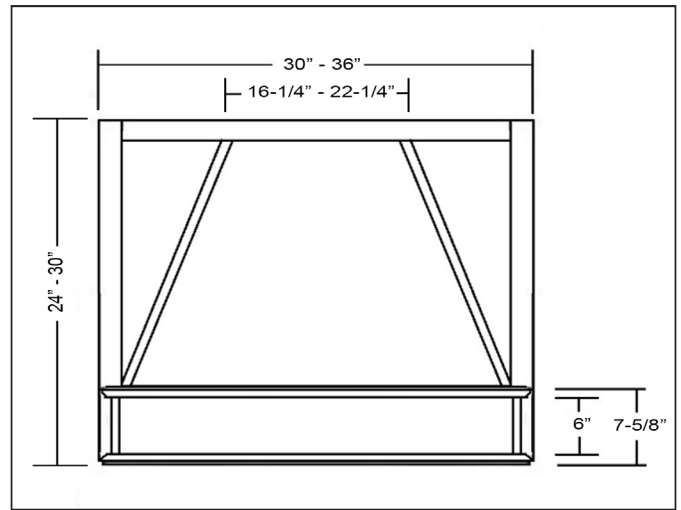

Castlewood®

QUICK SHIP PROGRAM