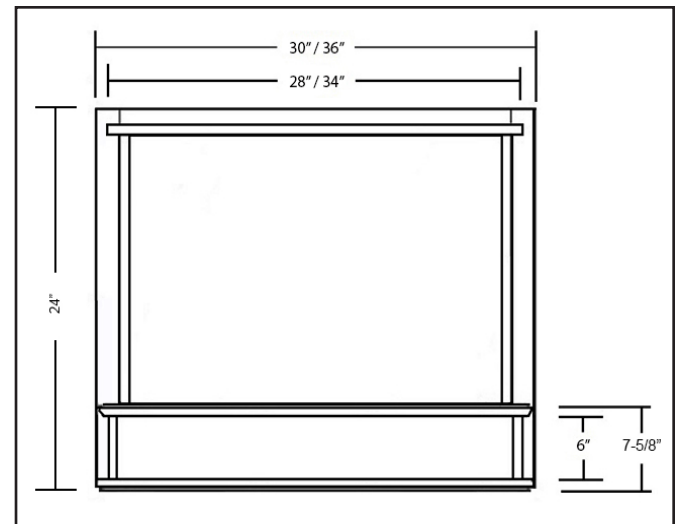

Castlewood®

QUICK SHIP PROGRAM