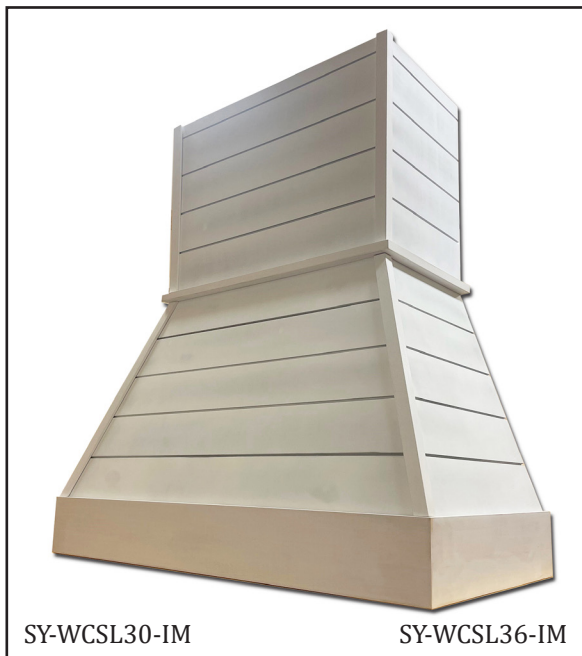

Castlewood®

QUICK SHIP PROGRAM

All products in the Castlewood Quick Program ship within 2 days from stock. Chimney Hoods are made from Hardwood Lumber and MDF. All units are already primed and ready to finish. The Shiplap Chimney Hood will be available both RTA and fully assembled.

www.castlewood.com

Castlewood®

QUICK SHIP PROGRAM

Range Hood Fronts

Floating Shelves

SY-JMSP24-IM, SY-JMSP30-IM, SY-JMSP36-IM, SY-JMSP42-IM, SY-JMSP48-IM, SY-JMSP54-IM, SY-JMSP60-IM, SY-JMSP66-IM, SY-JMSP72-IM

All products in the Castlewood Quick Program ship within 2 days from stock. Range Hood Fronts and Floating Shelves are made from Hardwood Lumber and MDF. All units are already primed with a water based primer and ready to finish.