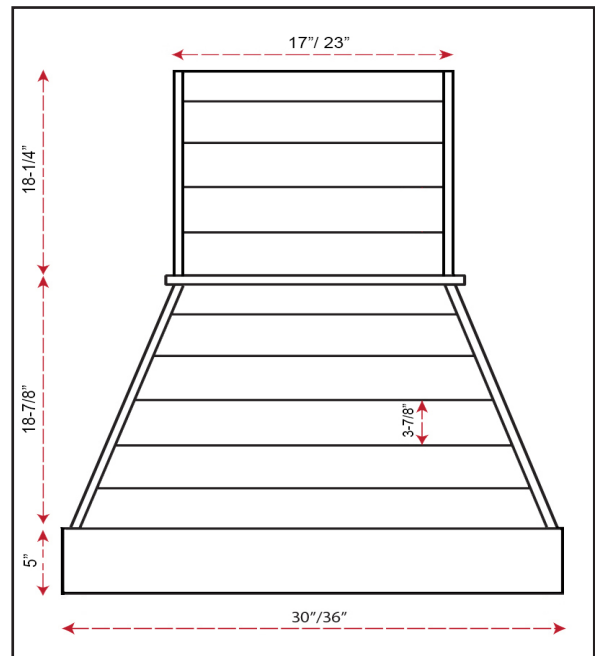

Castlewood®

QUICK SHIP PROGRAM

All products in the Castlewood Quick Program ship within 2 days from stock. Chimney Hoods are made from Hardwood Lumber and MDF. All units are already primed and ready to finish. The Shiplap Chimney Hood will be available both RTA and fully assembled.