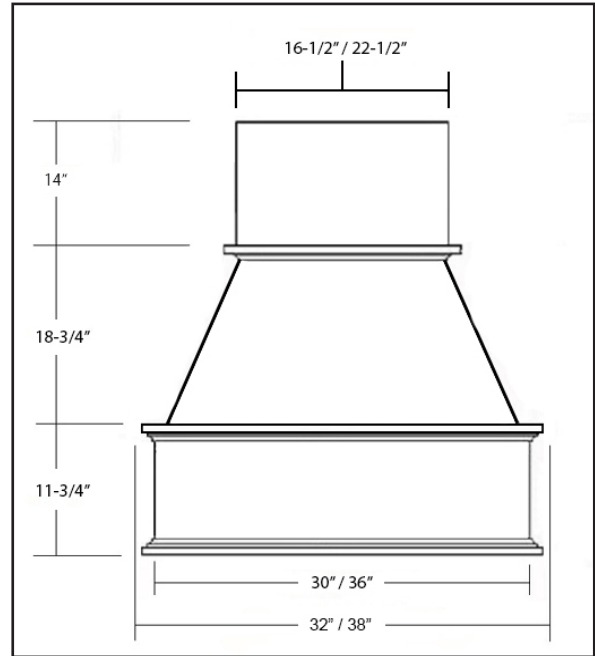

Castlewood®

QUICK SHIP PROGRAM

All products in the Castlewood Quick Program ship within 2 days from stock. Chimney Hoods are made from Hardwood Lumber and MDF. All units are already primed and ready to finish. The Shiplap Chimney Hood will be available both RTA and fully assembled.