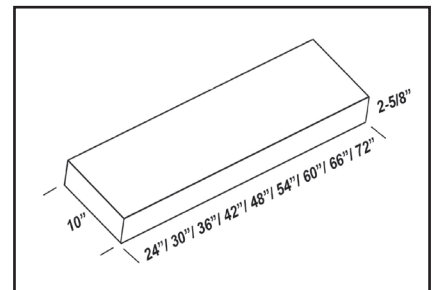

www.castlewood.com

Castlewood®

QUICK SHIP PROGRAM

Range Hood Fronts

Floating Shelves

SY-JMSP24-IM, SY-JMSP30-IM, SY-JMSP36-IM, SY-JMSP42-IM, SY-JMSP48-IM, SY-JMSP54-IM, SY-JMSP60-IM, SY-JMSP66-IM, SY-JMSP72-IM