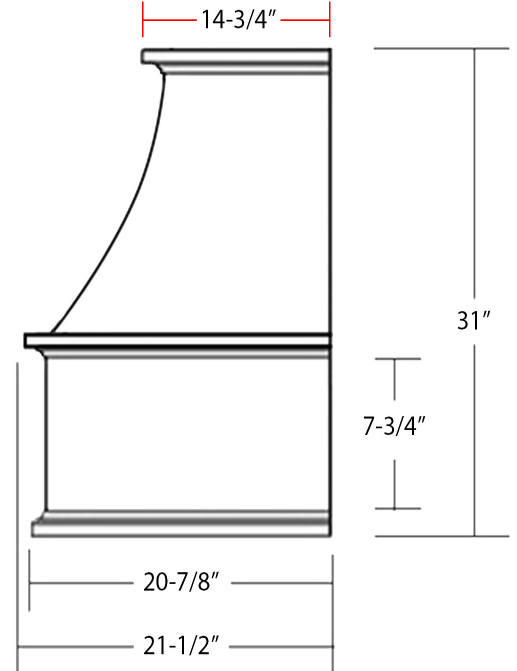

Gourmet Chimney Range Hood

Front View

Side View

Item #	Dimensions (h) x (w) x (d)	Liner	Liner
SY-WCVS-30	31" X 33-1/4" X 21-1/2"	SY-HLB-30	N/A
SY-WCVS-36	31" X 39-1/4" X 21-1/2"	SY-HLB-36	SY-HLZ-36
SY-WCVS-42	31" X 45-1/4" X 21-1/2"	SY-HLB-42	SY-HLZ-42
SY-WCVS-48	31" X 51-1/4" X 21-1/2"	SY-HLB-48	SY-HLZ-48