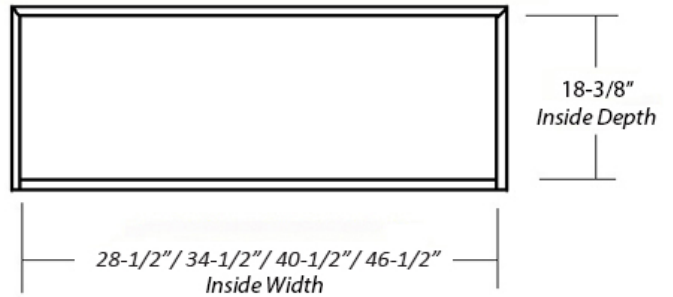

Gourmet Chimney Range Hood

Front View

Side View

Item #	Dimensions (h) x (w) x (d)	Liner	Liner
SY-WCVS-30	31" X 33-1/4" X 21-1/2"	SY-HLB-30	N/A
SY-WCVS-36	31" X 39-1/4" X 21-1/2"	SY-HLB-36	SY-HLZ-36
SY-WCVS-42	31" X 45-1/4" X 21-1/2"	SY-HLB-42	SY-HLZ-42
SY-WCVS-48	31" X 51-1/4" X 21-1/2"	SY-HLB-48	SY-HLZ-48