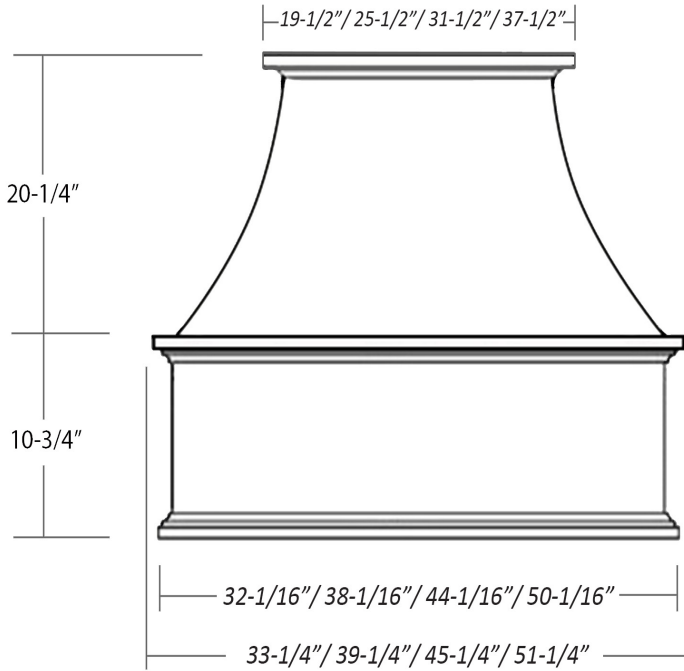

Gourmet Chimney Range Hood

Front View

Side View

Item #	Dimensions (h) x (w) x (d)	Liner	Liner
SY-WCVS-30	31" X 33-1/4" X 21-1/2"	SY-HLB-30	N/A
SY-WCVS-36	31" X 39-1/4" X 21-1/2"	SY-HLB-36	SY-HLZ-36
SY-WCVS-42	31" X 45-1/4" X 21-1/2"	SY-HLB-42	SY-HLZ-42
SY-WCVS-48	31" X 51-1/4" X 21-1/2"	SY-HLB-48	SY-HLZ-48