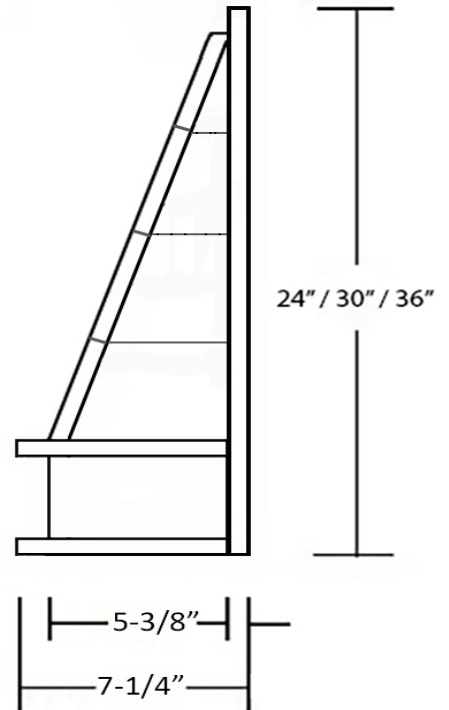

Rustic Shiplap Range Hood Front

Front View

Side View

Item #	Dimensions (h) x (w) x (d)	Liner
SY-JSLRHF-3024	24" X 30" X 7-1/4"	SY-HLT-30
SY-JSLRHF-3030	30" X 30" X 7-1/4"	SY-HLT-30
SY-JSLRHF-3036	36" X 30" X 7-1/4"	SY-HLT-30
SY-JSLRHF-3624	24" X 36" X 7-1/4"	SY-HLT-36
SY-JSLRHF-3630	30" X 36" X 7-1/4"	SY-HLT-36
SY-JSLRHF-3636	36" X 36" X 7-1/4"	SY-HLT-36

- Constructed with Distressed Spruce planks (Rough Grain)
- Pre-Finished with Sherwin Williams stain (Black, Brown, Dark Gray, Light Gray, White, Whitewash)
- Accepts SY-HLT series T-shape Powder Coated Steel Liners (*sold separately*)
- Select from 300, 400 and 600 CFM Broan Ventilation power packs (*sold separately*) or
- Ascension 350SL, 350SS, 500SS and 620SS CFM Ventilation power packs (*sold separately*)
- Optional Detachable front panel for easy access
- Must be mounted between two wall cabinets