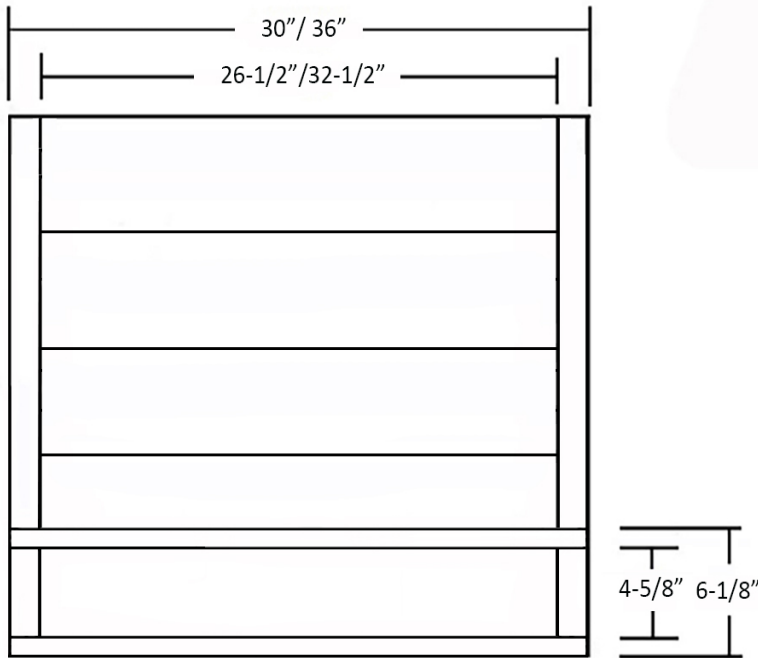

Rustic Shiplap Range Hood Front

Front View

Side View

Item #	Dimensions (h) x (w) x (d)	Liner
SY-JSLRHF-3024	24" X 30" X 7-1/4"	SY-HLT-30
SY-JSLRHF-3030	30" X 30" X 7-1/4"	SY-HLT-30
SY-JSLRHF-3036	36" X 30" X 7-1/4"	SY-HLT-30
SY-JSLRHF-3624	24" X 36" X 7-1/4"	SY-HLT-36
SY-JSLRHF-3630	30" X 36" X 7-1/4"	SY-HLT-36
SY-JSLRHF-3636	36" X 36" X 7-1/4"	SY-HLT-36

- Constructed with Distressed Spruce planks (Rough Grain)
- Pre-Finished with Sherwin Williams stain (Black, Brown, Dark Gray, Light Gray, White, Whitewash)
- Accepts SY-HLT series T-shape Powder Coated Steel Liners (*sold separately*)
- Select from 300, 400 and 600 CFM Broan Ventilation power packs (*sold separately*) or
- Ascension 350SL, 350SS, 500SS and 620SS CFM Ventilation power packs (*sold separately*)
- Optional Detachable front panel for easy access
- Must be mounted between two wall cabinets