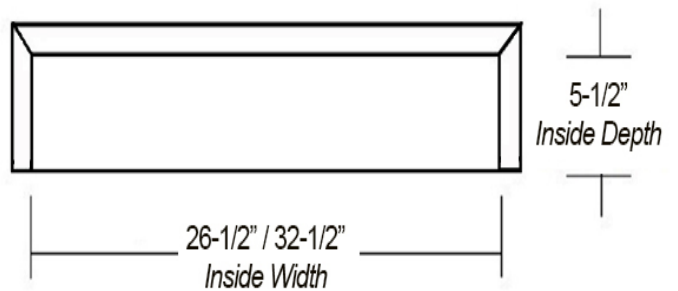

Rustic Shiplap Range Hood Front

Front View

Side View

Item #	Dimensions (h) x (w) x (d)	Liner
SY-JSLRHF-3024	24" X 30" X 7-1/4"	SY-HLT-30
SY-JSLRHF-3030	30" X 30" X 7-1/4"	SY-HLT-30
SY-JSLRHF-3036	36" X 30" X 7-1/4"	SY-HLT-30
SY-JSLRHF-3624	24" X 36" X 7-1/4"	SY-HLT-36
SY-JSLRHF-3630	30" X 36" X 7-1/4"	SY-HLT-36
SY-JSLRHF-3636	36" X 36" X 7-1/4"	SY-HLT-36

- Constructed with Distressed Spruce planks (Rough Grain)
- Pre-Finished with Sherwin Williams stain (Black, Brown, Dark Gray, Light Gray, White, Whitewash)
- Accepts SY-HLT series T-shape Powder Coated Steel Liners (*sold separately*)
- Select from 300, 400 and 600 CFM Broan Ventilation power packs (*sold separately*) or
- Ascension 350SL, 350SS, 500SS and 620SS CFM Ventilation power packs (*sold separately*)
- Optional Detachable front panel for easy access
- Must be mounted between two wall cabinets