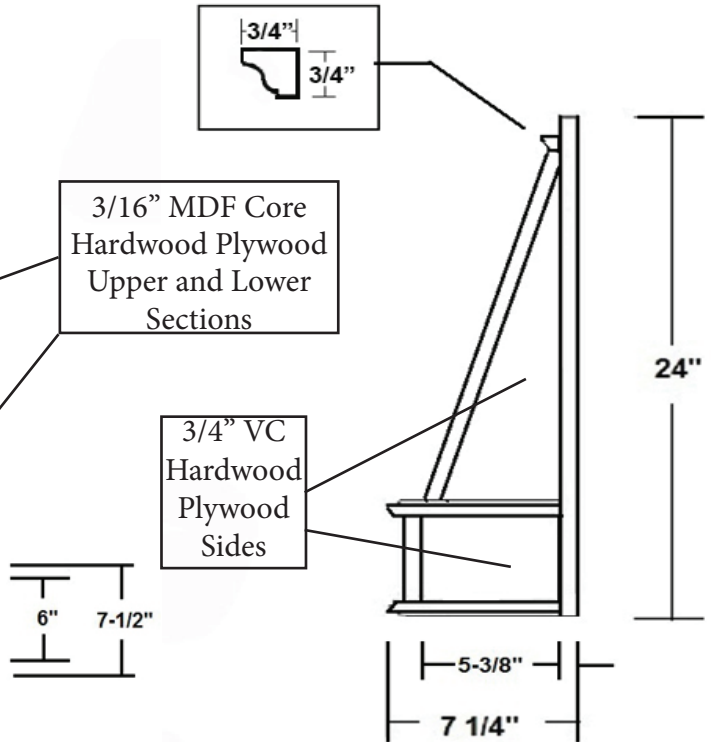

Shaker Style Range Hood Front

Front View

Side View

Item #	Dimensions (h) x (w) x (d)	Liner
SY-JSKHF3024	24" x 30" x 7-1/4"	SY-HLT-30
SY-JSKHF3624	24" x 36" x 7-1/4"	SY-HLT-36

- Hardwood Plywood and Solid Lumber Construction
- Internal bracing with cleats, glue and pocket screws
- Accepts SY-HLT series T-shape Powder Coated Steel Liners *(sold separately)*
- Select from 250, or 390 CFM Broan Ventilation power packs *(sold separately)*
- Available in Cherry, Hickory, Maple and Red Oak
- Must be mounted between two wall cabinets
- Base section will accomodate Ornaments up to 5" x 24"