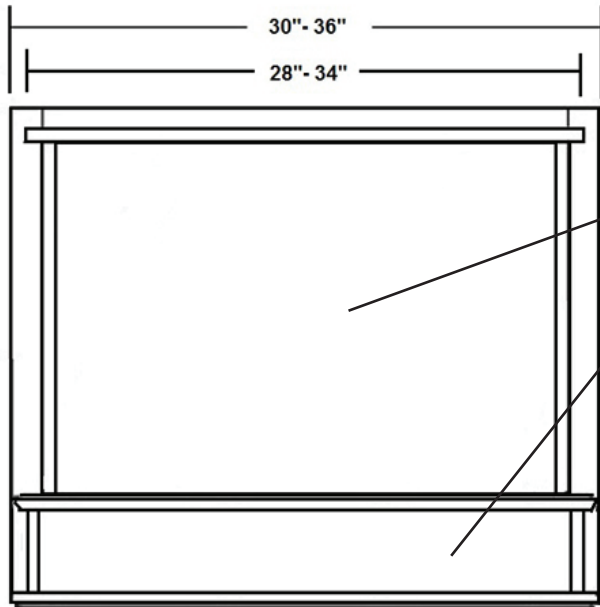

Shaker Style Range Hood Front

Front View

Side View

Item #	Dimensions (h) x (w) x (d)	Liner
SY-JSKHF3024	24" x 30" x 7-1/4"	SY-HLT-30
SY-JSKHF3624	24" x 36" x 7-1/4"	SY-HLT-36

- Hardwood Plywood and Solid Lumber Construction
- Internal bracing with cleats, glue and pocket screws
- Accepts SY-HLT series T-shape Powder Coated Steel Liners *(sold separately)*
- Select from 250, or 390 CFM Broan Ventilation power packs *(sold separately)*
- Available in Cherry, Hickory, Maple and Red Oak
- Must be mounted between two wall cabinets
- Base section will accomodate Ornaments up to 5" x 24"