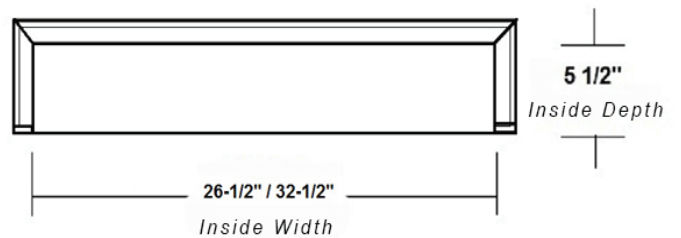

Shaker Style Range Hood Front

Front View

Side View

Item #	Dimensions (h) x (w) x (d)	Liner
SY-JSKHF3024	24" x 30" x 7-1/4"	SY-HLT-30
SY-JSKHF3624	24" x 36" x 7-1/4"	SY-HLT-36

- Hardwood Plywood and Solid Lumber Construction
- Internal bracing with cleats, glue and pocket screws
- Accepts SY-HLT series T-shape Powder Coated Steel Liners *(sold separately)*
- Select from 250, or 390 CFM Broan Ventilation power packs *(sold separately)*
- Available in Cherry, Hickory, Maple and Red Oak
- Must be mounted between two wall cabinets
- Base section will accomodate Ornaments up to 5" x 24"