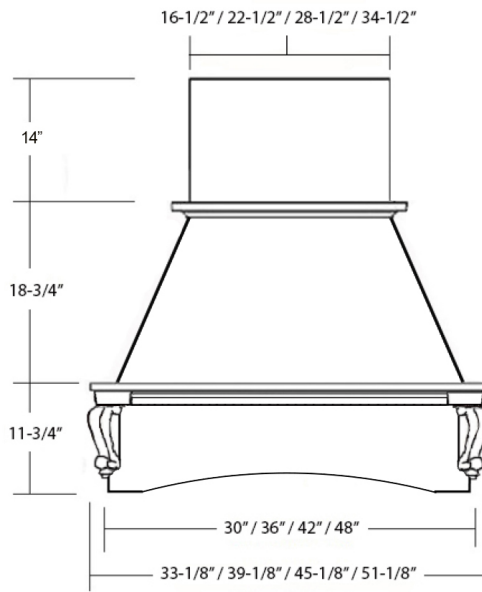

Corbel Chimney Range Hoods

SY-WCHAC Front View

SY-WCHAS Front View

Side Views

Item #	Dimensions (h) x (w) x (d)	Liner	Liner
SY-WCHAC-30	44-1/2" x 33-1/8" x 21-1/2"	SY-HLB-30	SY-HLZ-30
SY-WCHAC-36	44-1/2" x 39-1/8" x 21-1/2"	SY-HLB-36	SY-HLZ-36
SY-WCHAC-42	44-1/2" x 45-1/8" x 21-1/2"	SY-HLB-42	SY-HLZ-42
SY-WCHAC-48	44-1/2" x 51-1/8" x 21-1/2"	SY-HLB-48	SY-HLZ-48

Item #	Dimensions (h) x (w) x (d)	Liner	Liner
SY-WCHAS-30	44-1/2" x 33-1/8" x 21-1/2"	SY-HLB-30	SY-HLZ-30
SY-WCHAS-36	44-1/2" x 39-1/8" x 21-1/2"	SY-HLB-36	SY-HLZ-36
SY-WCHAS-42	44-1/2" x 45-1/8" x 21-1/2"	SY-HLB-42	SY-HLZ-42
SY-WCHAS-48	44-1/2" x 51-1/8" x 21-1/2"	SY-HLB-48	SY-HLZ-48