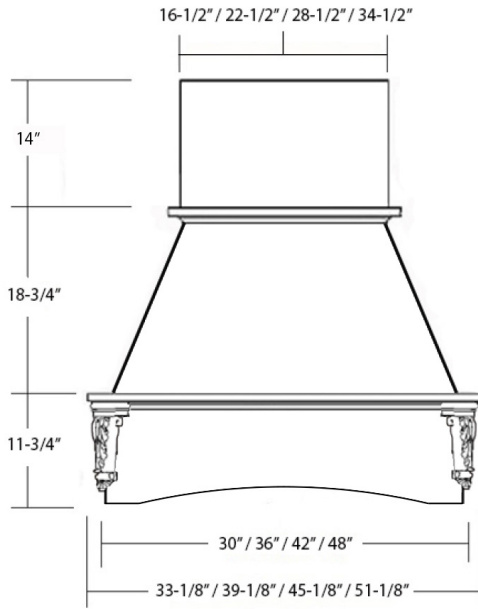

Corbel Chimney Range Hoods

SY-WCHAC Front View

SY-WCHAS Front View

Side Views

Item #	Dimensions (h) x (w) x (d)	Liner	Liner
SY-WCHAC-30	44-1/2" x 33-1/8" x 21-1/2"	SY-HLB-30	SY-HLZ-30
SY-WCHAC-36	44-1/2" x 39-1/8" x 21-1/2"	SY-HLB-36	SY-HLZ-36
SY-WCHAC-42	44-1/2" x 45-1/8" x 21-1/2"	SY-HLB-42	SY-HLZ-42
SY-WCHAC-48	44-1/2" x 51-1/8" x 21-1/2"	SY-HLB-48	SY-HLZ-48

Item #	Dimensions (h) x (w) x (d)	Liner	Liner
SY-WCHAS-30	44-1/2" x 33-1/8" x 21-1/2"	SY-HLB-30	SY-HLZ-30
SY-WCHAS-36	44-1/2" x 39-1/8" x 21-1/2"	SY-HLB-36	SY-HLZ-36
SY-WCHAS-42	44-1/2" x 45-1/8" x 21-1/2"	SY-HLB-42	SY-HLZ-42
SY-WCHAS-48	44-1/2" x 51-1/8" x 21-1/2"	SY-HLB-48	SY-HLZ-48