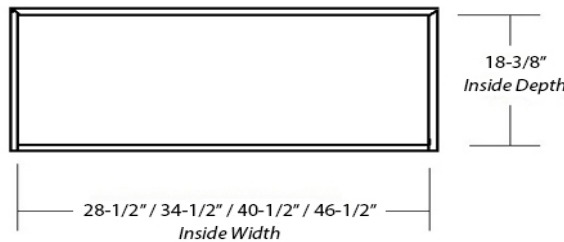

Corbel Chimney Range Hoods

SY-WCHAC Front View

SY-WCHAS Front View

Side Views

Item #	Dimensions (h) x (w) x (d)	Liner	Liner
SY-WCHAC-30	44-1/2" x 33-1/8" x 21-1/2"	SY-HLB-30	SY-HLZ-30
SY-WCHAC-36	44-1/2" x 39-1/8" x 21-1/2"	SY-HLB-36	SY-HLZ-36
SY-WCHAC-42	44-1/2" x 45-1/8" x 21-1/2"	SY-HLB-42	SY-HLZ-42
SY-WCHAC-48	44-1/2" x 51-1/8" x 21-1/2"	SY-HLB-48	SY-HLZ-48

Item #	Dimensions (h) x (w) x (d)	Liner	Liner
SY-WCHAS-30	44-1/2" x 33-1/8" x 21-1/2"	SY-HLB-30	SY-HLZ-30
SY-WCHAS-36	44-1/2" x 39-1/8" x 21-1/2"	SY-HLB-36	SY-HLZ-36
SY-WCHAS-42	44-1/2" x 45-1/8" x 21-1/2"	SY-HLB-42	SY-HLZ-42
SY-WCHAS-48	44-1/2" x 51-1/8" x 21-1/2"	SY-HLB-48	SY-HLZ-48