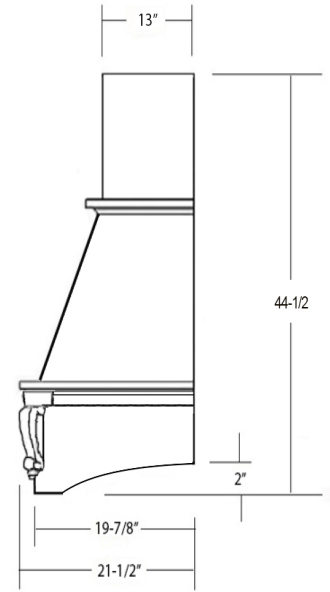

Corbel Chimney Range Hoods

SY-WCHAC Front View

SY-WCHAS Front View

Side Views

Item #	Dimensions (h) x (w) x (d)	Liner	Liner
SY-WCHAC-30	44-1/2" x 33-1/8" x 21-1/2"	SY-HLB-30	SY-HLZ-30
SY-WCHAC-36	44-1/2" x 39-1/8" x 21-1/2"	SY-HLB-36	SY-HLZ-36
SY-WCHAC-42	44-1/2" x 45-1/8" x 21-1/2"	SY-HLB-42	SY-HLZ-42
SY-WCHAC-48	44-1/2" x 51-1/8" x 21-1/2"	SY-HLB-48	SY-HLZ-48

Item #	Dimensions (h) x (w) x (d)	Liner	Liner
SY-WCHAS-30	44-1/2" x 33-1/8" x 21-1/2"	SY-HLB-30	SY-HLZ-30
SY-WCHAS-36	44-1/2" x 39-1/8" x 21-1/2"	SY-HLB-36	SY-HLZ-36
SY-WCHAS-42	44-1/2" x 45-1/8" x 21-1/2"	SY-HLB-42	SY-HLZ-42
SY-WCHAS-48	44-1/2" x 51-1/8" x 21-1/2"	SY-HLB-48	SY-HLZ-48