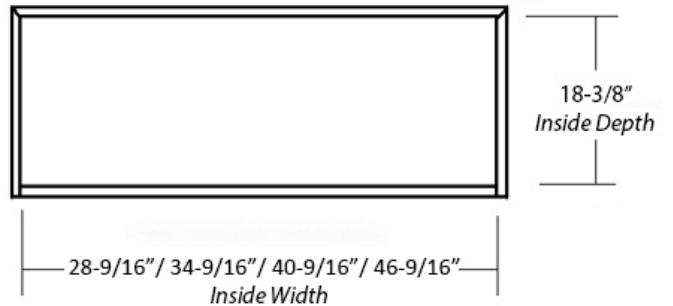

Epicurean Arch Chimney Range Hood

Front View

Side View

Item #	Dimensions (h) x (w) x (d)	Liner
SY-WCVA-30	42-1/2" X 32-9/16" X 21-1/8"	SY-HLB-30
SY-WCVA-36	42-1/2" X 38-9/16" X 21-1/8"	SY-HLB-36
SY-WCVA-42	42-1/2" X 44-9/16" X 21-1/8"	SY-HLB-42
SY-WCVA-48	42-1/2" X 50-9/16" X 21-1/8"	SY-HLB-48

- Veneer, Hardwood Plywood and Solid Lumber Construction
- 1/2" Rear Plywood Stretchers for wall mounting
- Accepts SY-HLB series Powder Coated or Stainless Steel Liners (sold separately)
- Select from 300, 400 and 600 CFM Broan Ventilation power packs (sold separately) or Ascension 350SL, 350SS, 500SS and 620SS CFM Ventilation power packs (sold separately)
- 30" models accept Broan 300SS and Ascension 350SL, 350SS, and 500SS (only)
- Available in Alder, Cherry, Hickory, Maple, Red Oak and White Oak
- Optional Detachable Upper Access available
- Optional 14", 24" and 36" height Chimney Extensions available (requires trim kit)