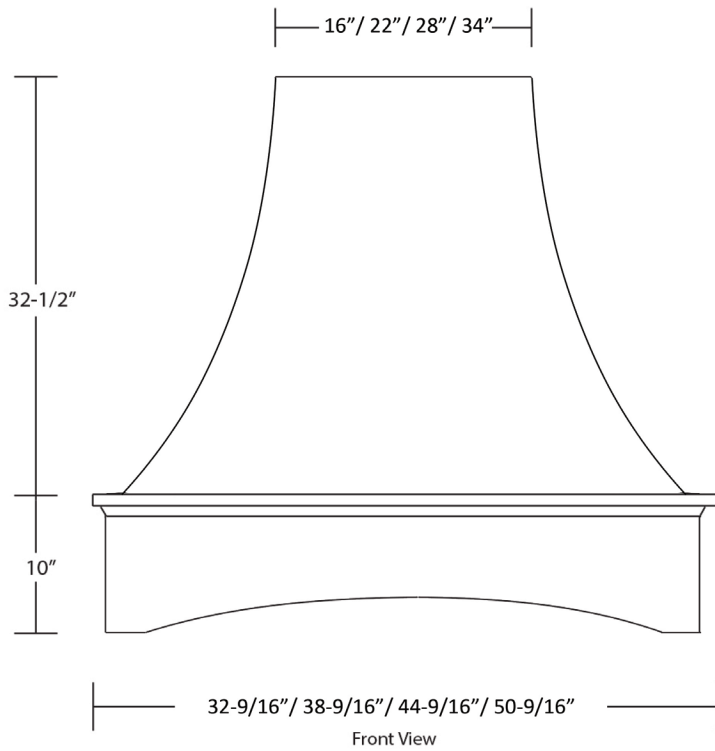

Epicurean Arch Chimney Range Hood

Front View

Side View

Item #	Dimensions (h) x (w) x (d)	Liner
SY-WCVA-30	42-1/2" X 32-9/16" X 21-1/8"	SY-HLB-30
SY-WCVA-36	42-1/2" X 38-9/16" X 21-1/8"	SY-HLB-36
SY-WCVA-42	42-1/2" X 44-9/16" X 21-1/8"	SY-HLB-42
SY-WCVA-48	42-1/2" X 50-9/16" X 21-1/8"	SY-HLB-48