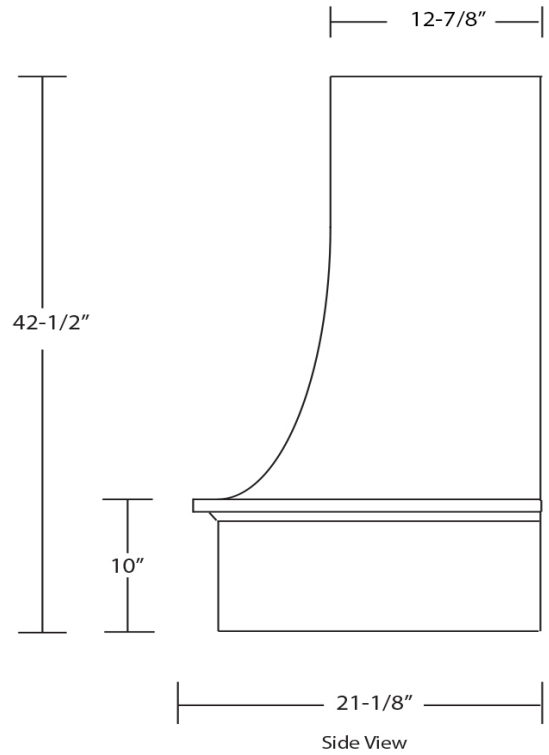

Epicurean Arch Chimney Range Hood

Front View

Side View

Item #	Dimensions (h) x (w) x (d)	Liner
SY-WCVA-30	42-1/2" X 32-9/16" X 21-1/8"	SY-HLB-30
SY-WCVA-36	42-1/2" X 38-9/16" X 21-1/8"	SY-HLB-36
SY-WCVA-42	42-1/2" X 44-9/16" X 21-1/8"	SY-HLB-42
SY-WCVA-48	42-1/2" X 50-9/16" X 21-1/8"	SY-HLB-48