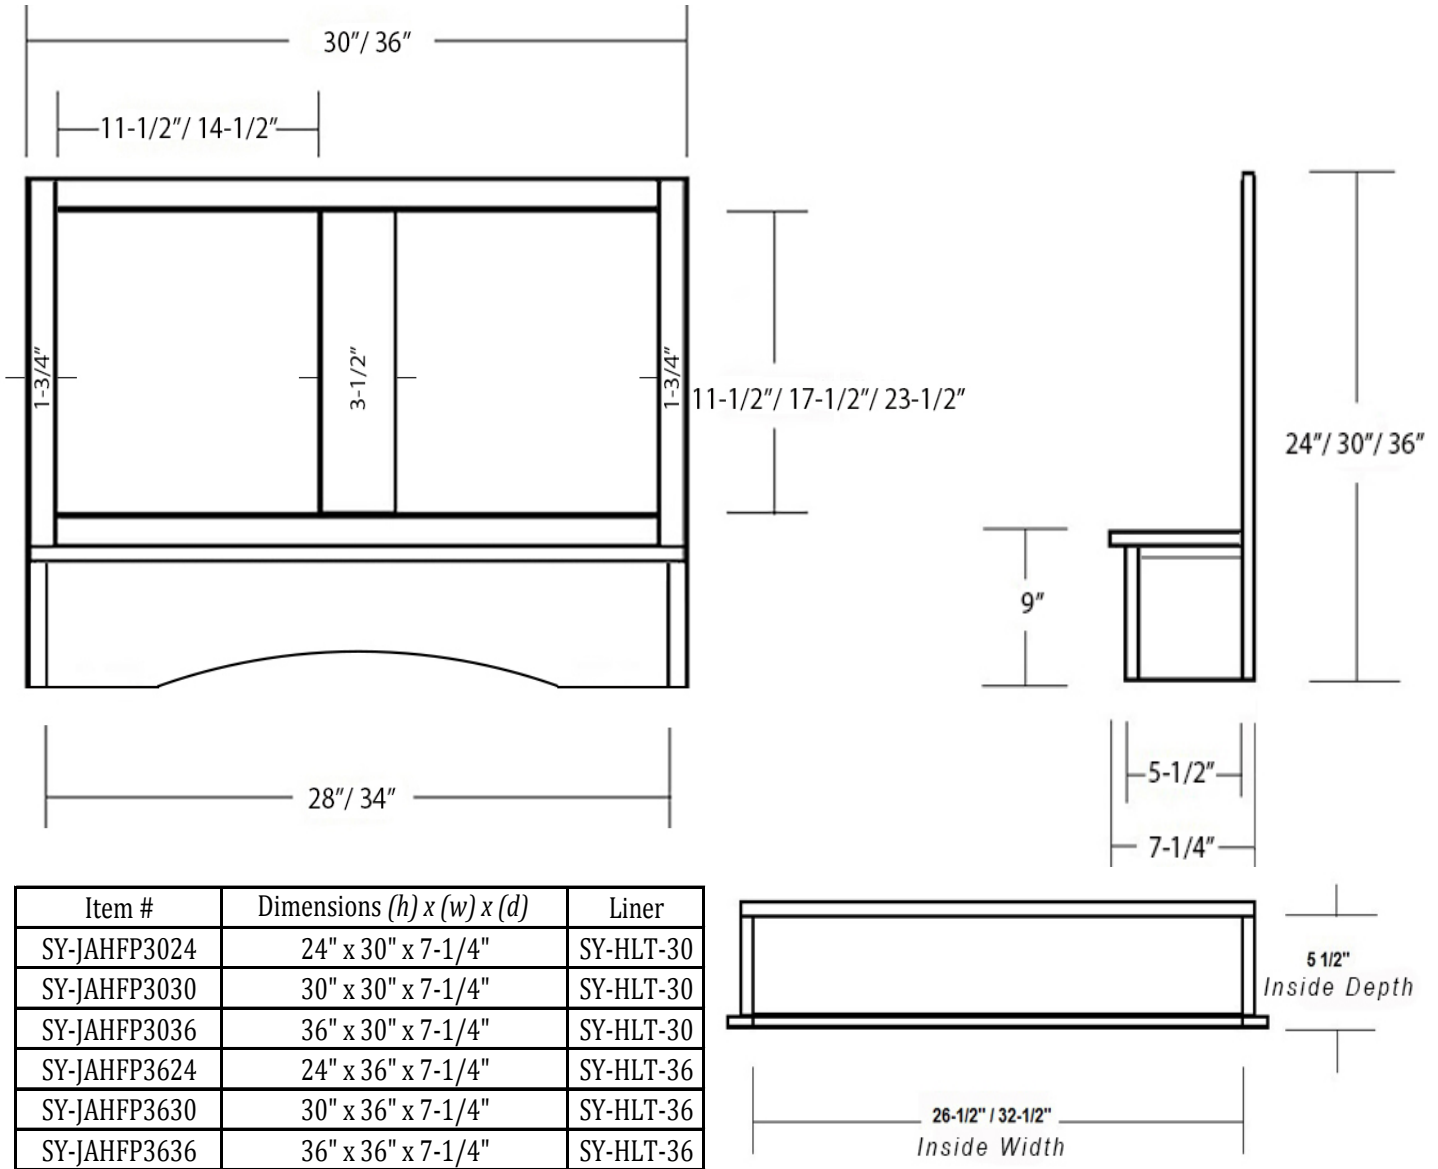

Arched Plain Mantel Range Hood Front

Front View

Side View

- Hardwood Plywood and Solid Lumber Construction
- Accepts SY-HLT series T-shape Powder Coated Steel Liners (sold separately)
- Select from 300, 400 and 600 CFM Broan Ventilation power packs (sold separately) or
- Ascension 350SL, 350SS, 500SS and 620SS CFM Ventilation power packs (sold separately)
- Available in Alder, Cherry, Hickory, Maple and Red Oak
- Designed to be used with customer supplied cabinet doors
- Must be mounted between two wall cabinets
- Optional moldings available