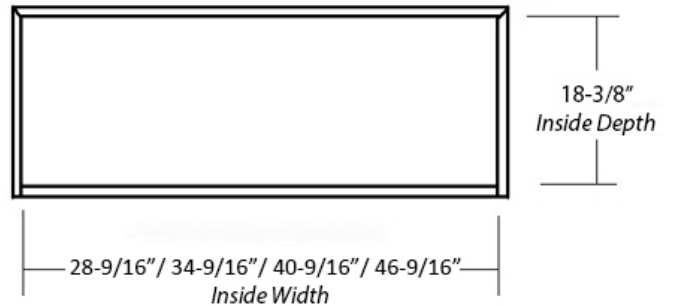

Epicurean Arch Chimney Range Hood

Item #	Dimensions (h) x (w) x (d)	Liner	Liner
SY-WCVA-30	42-1/2" X 32-9/16" X 21-1/2"	SY-HLB-30	N/A
SY-WCVA-36	42-1/2" X 38-9/16" X 21-1/2"	SY-HLB-36	SY-HLZ-36
SY-WCVA-42	42-1/2" X 44-9/16" X 21-1/2"	SY-HLB-42	SY-HLZ-42
SY-WCVA-48	42-1/2" X 50-9/16" X 21-1/2"	SY-HLB-48	SY-HLZ-48
SY-WCVA-3048	48" X 32-9/16" X 21-1/2"	SY-HLB-30	N/A
SY-WCVA-3648	48" X 38-9/16" X 21-1/2"	SY-HLB-36	SY-HLZ-36
SY-WCVA-4248	48" X 44-9/16" X 21-1/2"	SY-HLB-42	SY-HLZ-42
SY-WCVA-4848	48" X 50-9/16" X 21-1/2"	SY-HLB-48	SY-HLZ-48
SY-WCVA-3054	54" X 32-9/16" X 21-1/2"	SY-HLB-30	N/A
SY-WCVA-3654	54" X 38-9/16" X 21-1/2"	SY-HLB-36	SY-HLZ-36
SY-WCVA-4254	54" X 44-9/16" X 21-1/2"	SY-HLB-42	SY-HLZ-42
SY-WCVA-4854	54" X 50-9/16" X 21-1/2"	SY-HLB-48	SY-HLZ-48

- Veneer, Hardwood Plywood and Solid Lumber Construction
- Accepts SY-HLB series Powder Coated or Stainless Steel Liners (sold separately)
- Select from 300, 400 and 600 CFM Broan Ventilation power packs (sold separately) or Ascension 350SL, 350SS, 500SS and 620SS CFM Ventilation power packs (sold separately)
- 30" models accept Broan 300SS and Ascension 350SL, 350SS, and 500SS (only)
- Available in Alder, Cherry, Hickory, Maple, Red Oak and White Oak
- Optional Detachable Upper Access available
- Optional 14", 24" and 36" height Chimney Extensions available (requires trim kit)