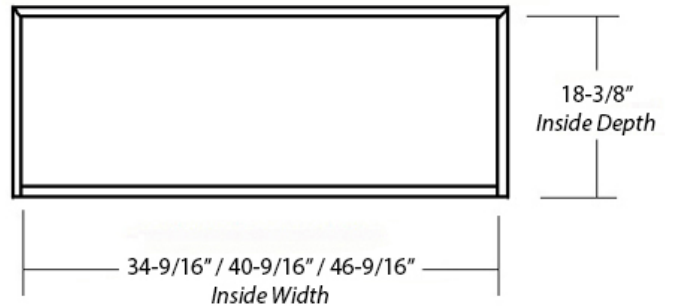

Epicurean Arch Chimney Range Hood

Front View

Side View

Item #	Dimensions (h) x (w) x (d)	Liner
SY-WCVA-36	42-1/2" x 38-9/16" x 21-1/8"	SY-HLB-36
SY-WCVA-42	42-1/2" x 44-9/16" x 21-1/8"	SY-HLB-42
SY-WCVA-48	42-1/2" x 50-9/16" x 21-1/8"	SY-HLB-48