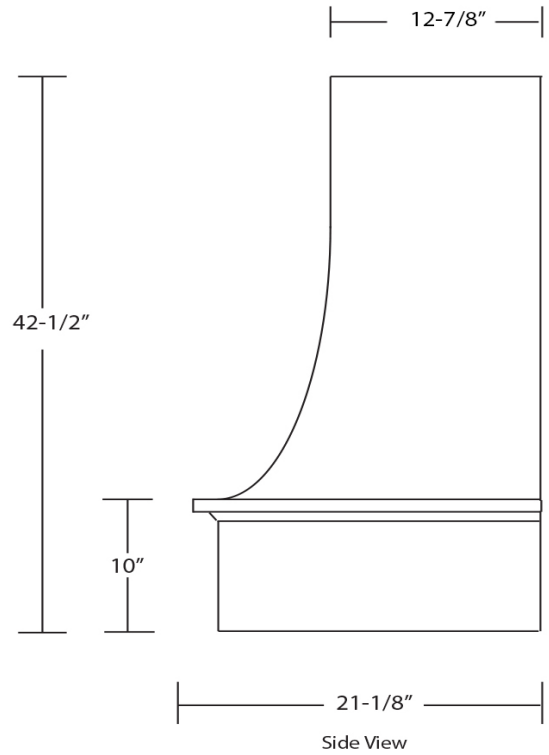

Epicurean Arch Chimney Range Hood

Front View

Side View

Item #	Dimensions (h) x (w) x (d)	Liner
SY-WCVA-36	42-1/2" x 38-9/16" x 21-1/8"	SY-HLB-36
SY-WCVA-42	42-1/2" x 44-9/16" x 21-1/8"	SY-HLB-42
SY-WCVA-48	42-1/2" x 50-9/16" x 21-1/8"	SY-HLB-48