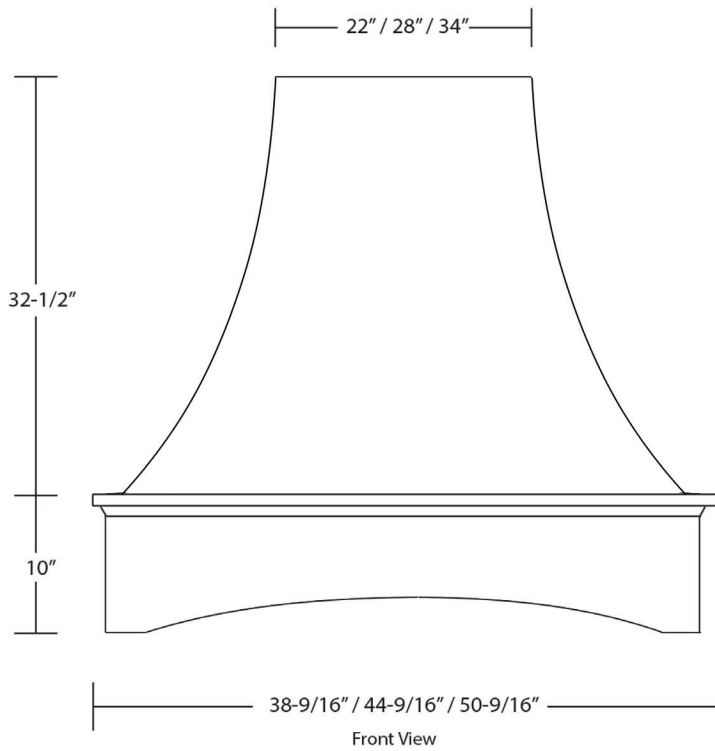

Epicurean Arch Chimney Range Hood

Front View

Side View

Item #	Dimensions (h) x (w) x (d)	Liner
SY-WCVA-36	42-1/2" x 38-9/16" x 21-1/8"	SY-HLB-36
SY-WCVA-42	42-1/2" x 44-9/16" x 21-1/8"	SY-HLB-42
SY-WCVA-48	42-1/2" x 50-9/16" x 21-1/8"	SY-HLB-48