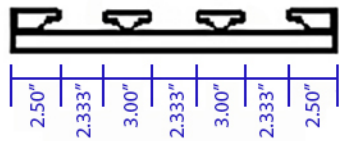

1.625"

.75"

11.25"

18" STEMWARE RACK

24" STEMWARE RACK

36" STEMWARE RACK