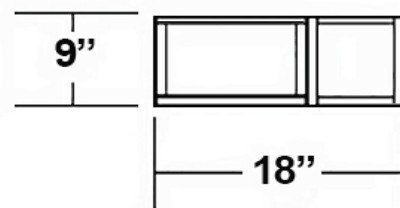

## Flat Panel Mantel Hood Pillars

**Bottom View**

| Item #     | Dimensions (h) x (w) x (d) |
|------------|----------------------------|
| SY-FPP-944 | 44" x 9" x 18"             |
| SY-FPP-950 | 50" x 9" x 18"             |
| SY-FPP-956 | 56" x 9" x 18"             |