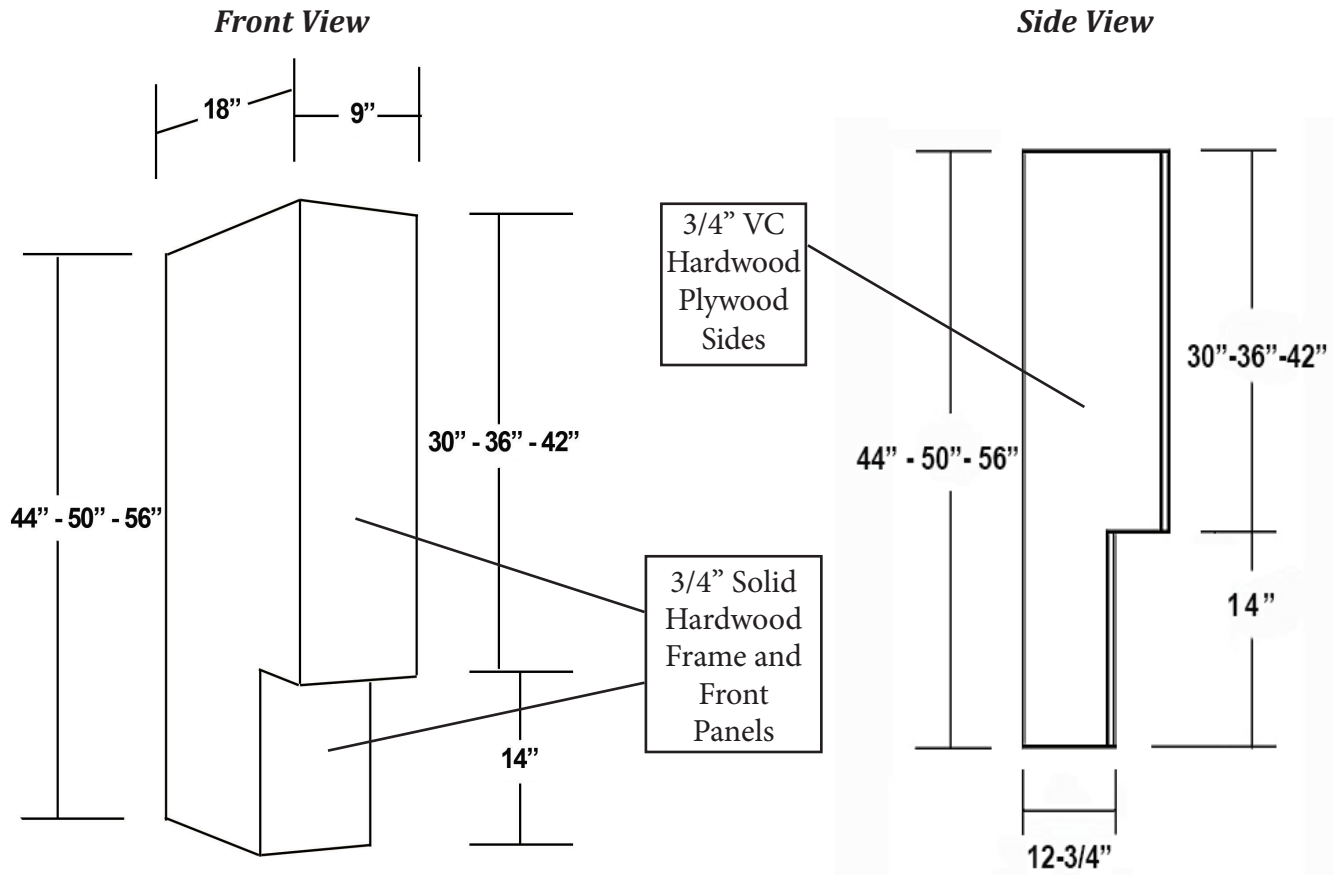

## Flat Panel Mantel Hood Pillars

**Bottom View**

| Item #     | Dimensions (h) x (w) x (d) |
|------------|----------------------------|
| SY-FPP-944 | 44" x 9" x 18"             |
| SY-FPP-950 | 50" x 9" x 18"             |
| SY-FPP-956 | 56" x 9" x 18"             |

- Hardwood Plywood and Solid Lumber Construction
- Internal bracing with cleats, glue and pocket screws
- Top and bottom recessed for frame mounting
- Sold in pairs
- For use on both sides of Castlewood Mantel Range Hoods and Fronts
- Available in Cherry, Hickory, Maple and Red Oak
- Optional Door Packs are available
- Increased Depth option available