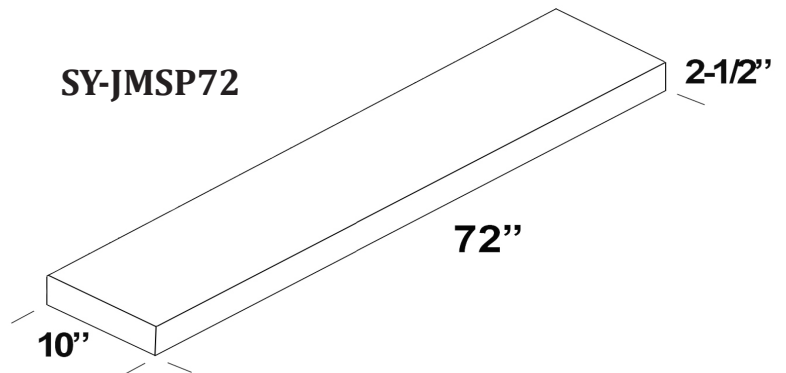

Plain Floating Shelves

SY-JMSP24

SY-JMSP30

SY-JMSP36

SY-JMSP42

SY-JMSP48

SY-JMSP54

SY-JMSP60

SY-JMSP66

SY-JMSP72

Castlewood Plain Floating Shelves are available *standard* with a *Heavy Duty mounting system*. Models less than 54" in length come with one pair of metal mounting brackets. Sizes 54" and greater come with two pairs of mounting brackets. All Floating Shelves are available in 10" and 12" depths

- Hardwood Plywood and Solid Lumber construction
- Available in Alder, Cherry, Hickory, Maple, Red Oak, White Oak
- A Paint Grade version made from Rubberwood and MDF is available
- Custom sizes are available by request
- *Steel Bracket Mounting System provides 150+ lbs. capacity per shelf*
- Optional 12" Depth available standard (add "D" to part # ie: SY-JMSPD)