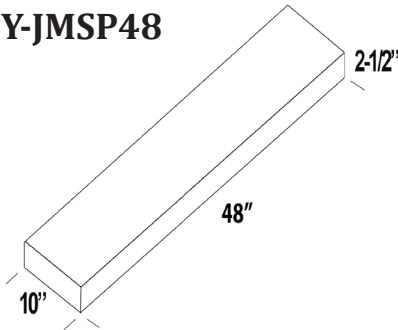

Plain Floating Shelves

SY-JMSP24

SY-JMSP30

SY-JMSP36

SY-JMSP42

SY-JMSP48

SY-JMSP54

SY-JMSP60

SY-JMSP66

SY-JMSP72

Castlewood Plain Floating Shelves are available *standard* with a *Heavy Duty mounting system*. Models less than 54" in length come with one pair of metal mounting brackets. Sizes 54" and greater come with two pairs of mounting brackets. All Floating Shelves are available in 10" and 12" depths

- Hardwood Plywood and Solid Lumber construction
- Available in Alder, Cherry, Hickory, Maple, Red Oak, White Oak
- A Paint Grade version made from Rubberwood and MDF is available
- Custom sizes are available by request
- *Steel Bracket Mounting System provides 150+ lbs. capacity per shelf*
- Optional 12" Depth available standard (add "D" to part # ie: SY-JMSPD)