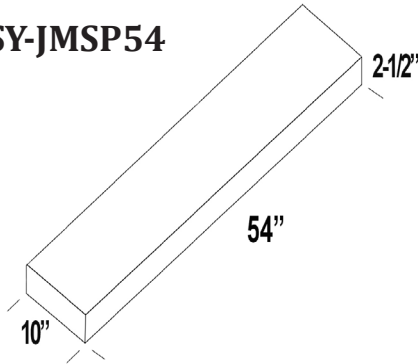

Plain Floating Shelves

SY-JMSP24

SY-JMSP30

SY-JMSP36

SY-JMSP42

SY-JMSP48

SY-JMSP54

SY-JMSP60

SY-JMSP66

SY-JMSP72

Castlewood Plain Floating Shelves are available *standard* with a *Heavy Duty mounting system*. Models less than 54" in length come with one pair of metal mounting brackets. Sizes 54" and greater come with two pairs of mounting brackets. All Floating Shelves are available in 10" and 12" depths

- Hardwood Plywood and Solid Lumber construction
- Available in Alder, Cherry, Hickory, Maple, Red Oak, White Oak
- A Paint Grade version made from Rubberwood and MDF is available
- Custom sizes are available by request
- *Steel Bracket Mounting System provides 150+ lbs. capacity per shelf*
- Optional 12" Depth available standard (add "D" to part # ie: SY-JMSPD)