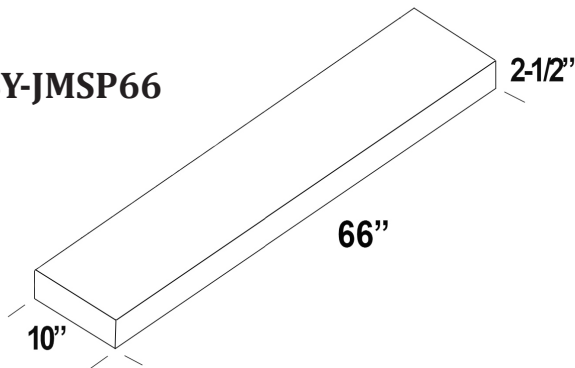

Plain Floating Shelves

SY-JMSP24

SY-JMSP30

SY-JMSP36

SY-JMSP42

SY-JMSP48

SY-JMSP54

SY-JMSP60

SY-JMSP66

SY-JMSP72

Castlewood Plain Floating Shelves are available *standard* with a *Heavy Duty mounting system*. Models less than 54" in length come with one pair of metal mounting brackets. Sizes 54" and greater come with two pairs of mounting brackets. All Floating Shelves are available in 10" and 12" depths

- Hardwood Plywood and Solid Lumber construction
- Available in Alder, Cherry, Hickory, Maple, Red Oak, White Oak
- A Paint Grade version made from Rubberwood and MDF is available
- Custom sizes are available by request
- *Steel Bracket Mounting System provides 150+ lbs. capacity per shelf*
- Optional 12" Depth available standard (add "D" to part # ie: SY-JMSPD)