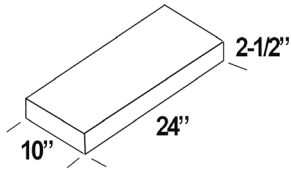

Plain Floating Shelves

SY-JMSP24

SY-JMSP30

SY-JMSP36

SY-JMSP42

SY-JMSP48

SY-JMSP54

SY-JMSP60

SY-JMSP66

SY-JMSP72

Castlewood Plain Floating Shelves are available *standard* with a *Heavy Duty mounting system*. Models less than 54" in length come with one pair of metal mounting brackets. Sizes 54" and greater come with two pairs of mounting brackets. All Floating Shelves are available in 10" and 12" depths