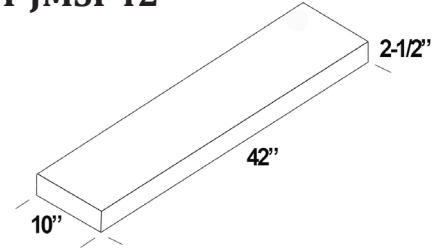

Plain Floating Shelves

SY-JMSP24

SY-JMSP30

SY-JMSP36

SY-JMSP42

SY-JMSP48

SY-JMSP54

SY-JMSP60

SY-JMSP66

SY-JMSP72

Castlewood Plain Floating Shelves are available *standard* with a *Heavy Duty mounting system*. Models less than 54" in length come with one pair of metal mounting brackets. Sizes 54" and greater come with two pairs of mounting brackets. All Floating Shelves are available in 10" and 12" depths

- Hardwood Plywood and Solid Lumber construction
- Available in Alder, Cherry, Hickory, Maple, Red Oak, White Oak
- A Paint Grade version made from Rubberwood and MDF is available
- Custom sizes are available by request
- *Steel Bracket Mounting System provides 150+ lbs. capacity per shelf*
- Optional 12" Depth available standard (add "D" to part # ie: SY-JMSPD)