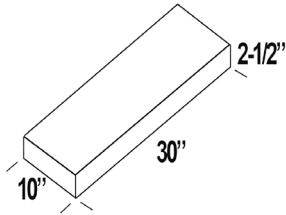

Plain Floating Shelves

SY-JMSP24

SY-JMSP30

SY-JMSP36

SY-JMSP42

SY-JMSP48

SY-JMSP54

SY-JMSP60

SY-JMSP66

SY-JMSP72

Castlewood Plain Floating Shelves are available *standard* with a *Heavy Duty mounting system*. Models less than 54" in length come with one pair of metal mounting brackets. Sizes 54" and greater come with two pairs of mounting brackets. All Floating Shelves are available in 10" and 12" depths