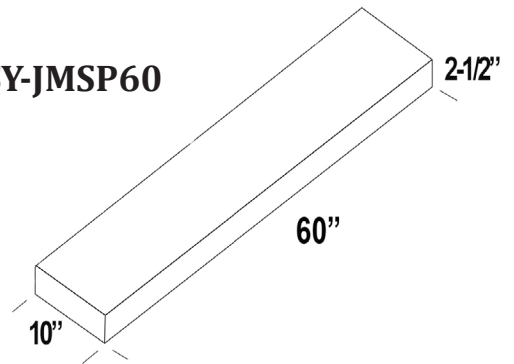

Plain Floating Shelves

SY-JMSP24

SY-JMSP30

SY-JMSP36

SY-JMSP42

SY-JMSP48

SY-JMSP54

SY-JMSP60

SY-JMSP66

SY-JMSP72

Castlewood Plain Floating Shelves are available *standard* with a *Heavy Duty mounting system*. Models less than 54" in length come with one pair of metal mounting brackets. Sizes 54" and greater come with two pairs of mounting brackets. All Floating Shelves are available in 10" and 12" depths

- Hardwood Plywood and Solid Lumber construction
- Available in Alder, Cherry, Hickory, Maple, Red Oak, White Oak
- A Paint Grade version made from Rubberwood and MDF is available
- Custom sizes are available by request
- *Steel Bracket Mounting System provides 150+ lbs. capacity per shelf*
- Optional 12" Depth available standard (add "D" to part # ie: SY-JMSPD)