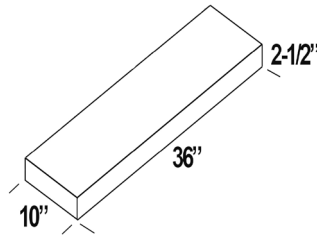

Plain Floating Shelves

SY-JMSP24

SY-JMSP30

SY-JMSP36

SY-JMSP42

SY-JMSP48

SY-JMSP54

SY-JMSP60

SY-JMSP66

SY-JMSP72

Castlewood Plain Floating Shelves are available *standard* with a *Heavy Duty mounting system*. Models less than 54" in length come with one pair of metal mounting brackets. Sizes 54" and greater come with two pairs of mounting brackets. All Floating Shelves are available in 10" and 12" depths