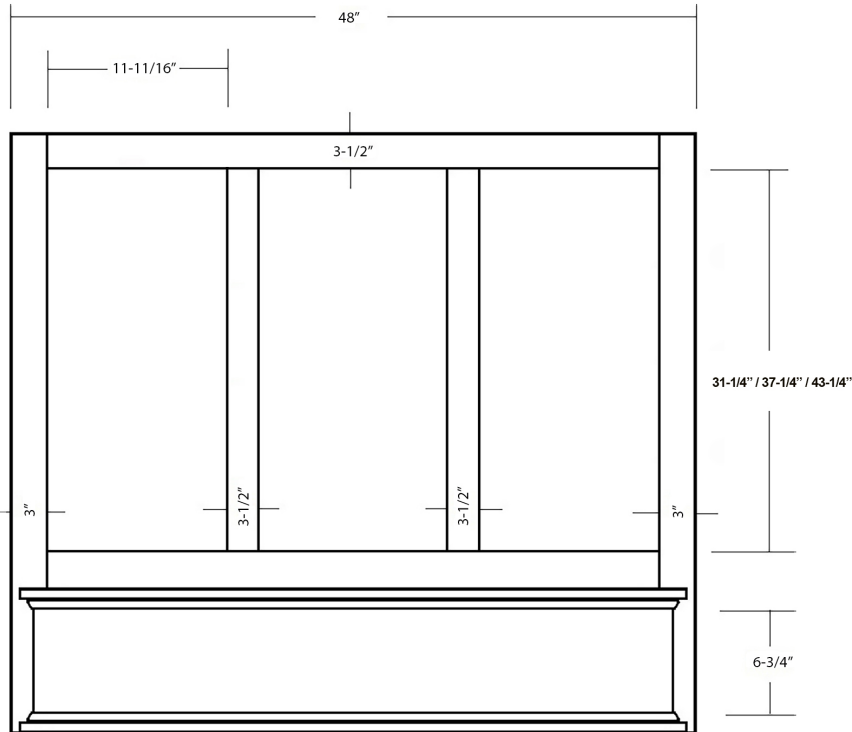

Mantel Style Range Hood

Front View

Side View

Item #	Dimensions (h) x (w) x (d)	Liner	Liner
SY-WMHS4230	30" x 42" x 20-3/4"	SY-HLB-36	SY-HLZ-36
SY-WMHS4236	36" x 42" x 20-3/4"	SY-HLB-36	SY-HLZ-36

- Hardwood Plywood and Solid Lumber Construction
- 1/2" Rear Plywood Stretchers for wall mounting
- Accepts SY-HLB series Powder Coated or Stainless Steel Liners (*sold separately*)
- Select from 300, 400 or 600 CFM Broan Ventilation power packs (*sold separately*) or
- *Ascension 350SL, 350SS, 500SS and 620SS CFM Ventilation power packs (sold separately) or*
- *Ascension 900 CFM Professional Ventilators (requires HLZ series Liners)*
- Available in Alder, Cherry, Hickory, Maple and Red Oak
- Designed to be used with customer supplied cabinet doors
- Increased Depth option available
- Base section will accommodate Ornaments up to 5" x 24"

Mantel Style Range Hood

Front View

Side View

Item #	Dimensions (h) x (w) x (d)	Liner	Liner
SY-WMHS4830	30" x 48" x 20-3/4"	SY-HLB-42	SY-HLZ-42
SY-WMHS4836	36" x 48" x 20-3/4"	SY-HLB-42	SY-HLZ-42

- Hardwood Plywood and Solid Lumber Construction
- 1/2" Rear Plywood Stretchers for wall mounting
- Accepts SY-HLB series Powder Coated or Stainless Steel Liners (*sold separately*)
- Select from 300, 400 or 600 CFM Broan Ventilation power packs (*sold separately*) or
- *Ascension 350SL, 350SS, 500SS and 620SS CFM Ventilation power packs (sold separately) or*
- *Ascension 1200 CFM Professional Ventilators (requires HLZ series Liners)*
- Available in Alder, Cherry, Hickory, Maple and Red Oak
- Designed to be used with customer supplied cabinet doors
- Increased Depth option available
- Base section will accommodate Ornaments up to 5" x 24"

Mantel Style Range Hood

Front View

Side View

Item #	Dimensions (h) x (w) x (d)	Liner	Liner
SY-WMHS-4848	48" x 48" x 20-3/4"	SY-HLB-42	SY-HLZ-42
SY-WMHS-4854	54" x 48" x 20-3/4"	SY-HLB-42	SY-HLZ-42
SY-WMHS-4860	60" x 48" x 20-3/4"	SY-HLB-42	SY-HLZ-42