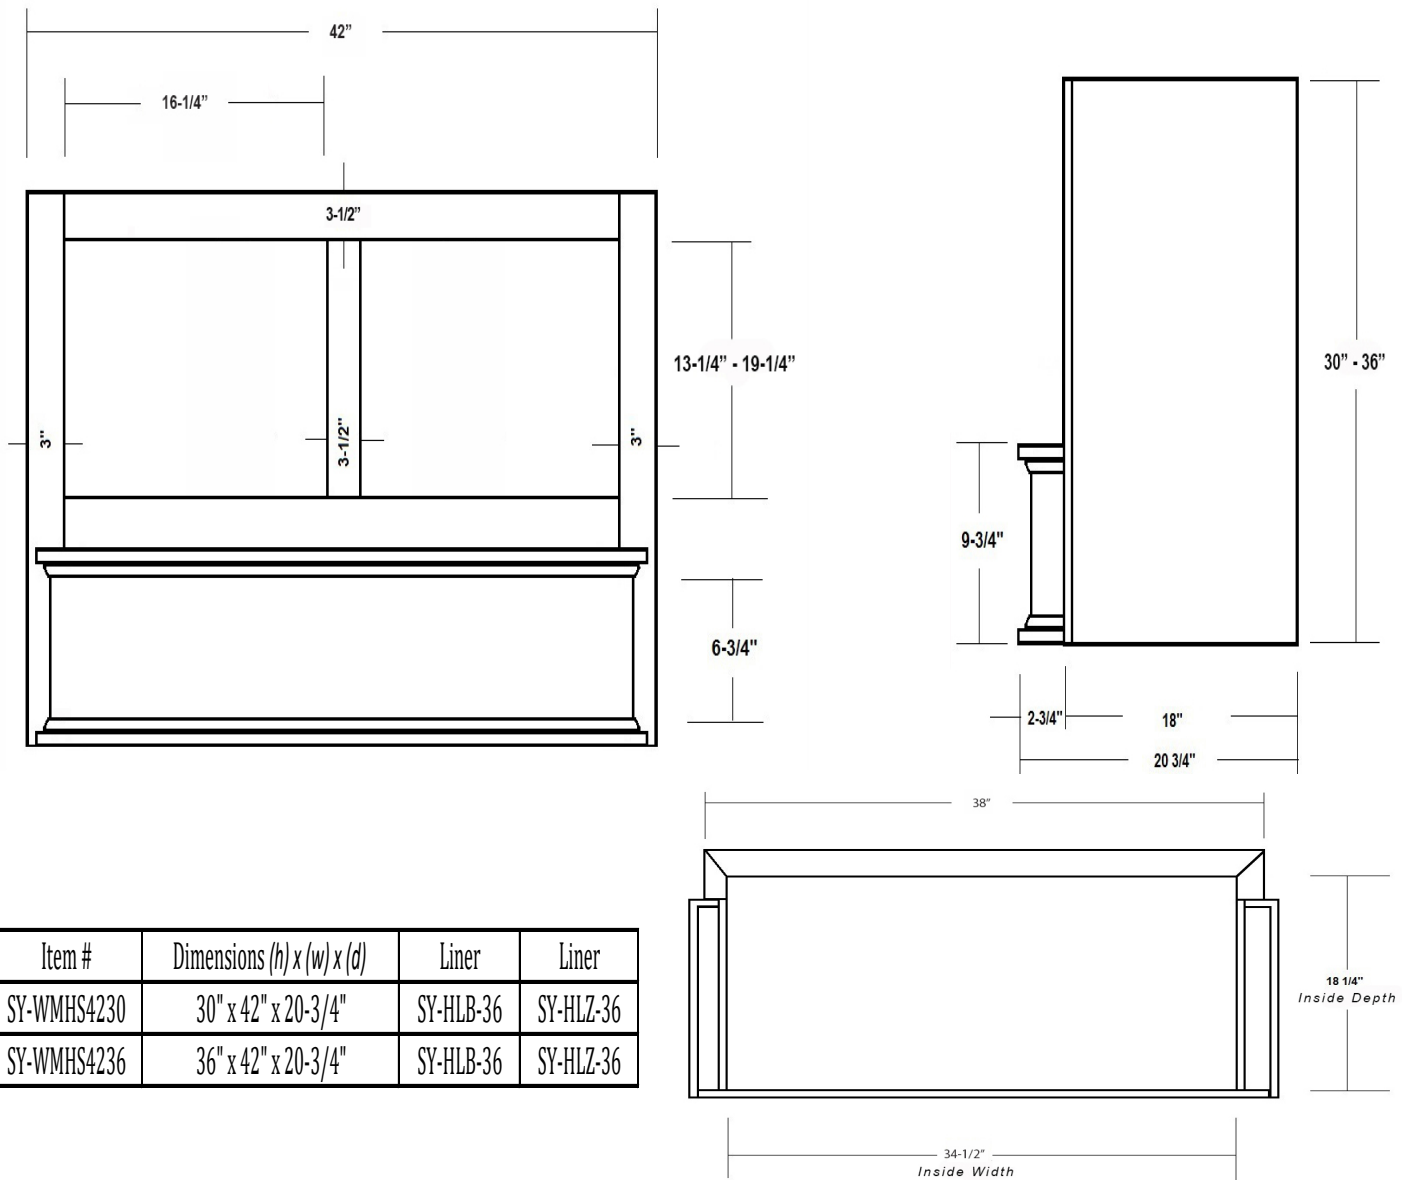

Mantel Style Range Hood

Front View

Side View

Item #	Dimensions (h) x (w) x (d)	Liner	Liner
SY-WMHS4230	30" x 42" x 20-3/4"	SY-HLB-36	SY-HLZ-36
SY-WMHS4236	36" x 42" x 20-3/4"	SY-HLB-36	SY-HLZ-36

- Hardwood Plywood and Solid Lumber Construction
- 1/2" Rear Plywood Stretchers for wall mounting
- Accepts SY-HLB series Powder Coated or Stainless Steel Liners (*sold separately*)
- Select from 300, 400 or 600 CFM Broan Ventilation power packs (*sold separately*) or
- *Ascension 350SL, 350SS, 500SS and 620SS CFM Ventilation power packs (sold separately) or*
- *Ascension 900 CFM Professional Ventilators (requires HLZ series Liners)*
- Available in Alder, Cherry, Hickory, Maple and Red Oak
- Designed to be used with customer supplied cabinet doors
- Increased Depth option available
- Base section will accommodate Ornaments up to 5" x 24"

Mantel Style Range Hood

Front View

Side View

Item #	Dimensions (h) x (w) x (d)	Liner	Liner
SY-WMHS4830	30" x 48" x 20-3/4"	SY-HLB-42	SY-HLZ-42
SY-WMHS4836	36" x 48" x 20-3/4"	SY-HLB-42	SY-HLZ-42

- Hardwood Plywood and Solid Lumber Construction
- 1/2" Rear Plywood Stretchers for wall mounting
- Accepts SY-HLB series Powder Coated or Stainless Steel Liners (*sold separately*)
- Select from 300, 400 or 600 CFM Broan Ventilation power packs (*sold separately*) or
- *Ascension 350SL, 350SS, 500SS and 620SS CFM Ventilation power packs (sold separately) or*
- *Ascension 1200 CFM Professional Ventilators (requires HLZ series Liners)*
- Available in Alder, Cherry, Hickory, Maple and Red Oak
- Designed to be used with customer supplied cabinet doors
- Increased Depth option available
- Base section will accommodate Ornaments up to 5" x 24"

Mantel Style Range Hood

Front View

Side View

Item #	Dimensions (h) x (w) x (d)	Liner	Liner
SY-WMHS-4848	48" x 48" x 20-3/4"	SY-HLB-42	SY-HLZ-42
SY-WMHS-4854	54" x 48" x 20-3/4"	SY-HLB-42	SY-HLZ-42
SY-WMHS-4860	60" x 48" x 20-3/4"	SY-HLB-42	SY-HLZ-42