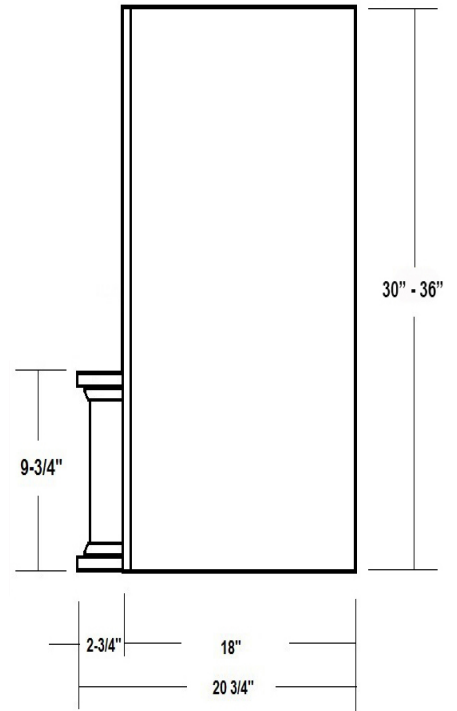

Mantel Style Range Hood

Front View

Side View

Item #	Dimensions (h) x (w) x (d)	Liner	Liner
SY-WMHS4230	30" x 42" x 20-3/4"	SY-HLB-36	SY-HLZ-36
SY-WMHS4236	36" x 42" x 20-3/4"	SY-HLB-36	SY-HLZ-36

- Hardwood Plywood and Solid Lumber Construction
- 1/2" Rear Plywood Stretchers for wall mounting
- Accepts SY-HLB series Powder Coated or Stainless Steel Liners (*sold separately*)
- Select from 300, 400 or 600 CFM Broan Ventilation power packs (*sold separately*) or
- *Ascension 350SL, 350SS, 500SS and 620SS CFM Ventilation power packs (sold separately) or*
- *Ascension 900 CFM Professional Ventilators (requires HLZ series Liners)*
- Available in Alder, Cherry, Hickory, Maple and Red Oak
- Designed to be used with customer supplied cabinet doors
- Increased Depth option available
- Base section will accommodate Ornaments up to 5" x 24"

Mantel Style Range Hood

Front View

Side View

Item #	Dimensions (h) x (w) x (d)	Liner	Liner
SY-WMHS4830	30" x 48" x 20-3/4"	SY-HLB-42	SY-HLZ-42
SY-WMHS4836	36" x 48" x 20-3/4"	SY-HLB-42	SY-HLZ-42

- Hardwood Plywood and Solid Lumber Construction
- 1/2" Rear Plywood Stretchers for wall mounting
- Accepts SY-HLB series Powder Coated or Stainless Steel Liners (*sold separately*)
- Select from 300, 400 or 600 CFM Broan Ventilation power packs (*sold separately*) or
- *Ascension 350SL, 350SS, 500SS and 620SS CFM Ventilation power packs (sold separately) or*
- *Ascension 1200 CFM Professional Ventilators (requires HLZ series Liners)*
- Available in Alder, Cherry, Hickory, Maple and Red Oak
- Designed to be used with customer supplied cabinet doors
- Increased Depth option available
- Base section will accommodate Ornaments up to 5" x 24"

Mantel Style Range Hood

Front View

Side View

Item #	Dimensions (h) x (w) x (d)	Liner	Liner
SY-WMHS-4848	48" x 48" x 20-3/4"	SY-HLB-42	SY-HLZ-42
SY-WMHS-4854	54" x 48" x 20-3/4"	SY-HLB-42	SY-HLZ-42
SY-WMHS-4860	60" x 48" x 20-3/4"	SY-HLB-42	SY-HLZ-42