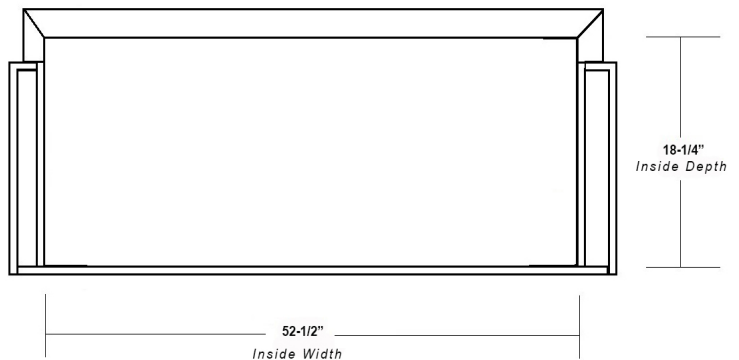

Mantel Style Range Hood

Front View

Side View

Item #	Dimensions (h) x (w) x (d)	Liner	Liner
SY-WMHS4830	30" x 48" x 20-3/4"	SY-HLB-42	SY-HLZ-42
SY-WMHS4836	36" x 48" x 20-3/4"	SY-HLB-42	SY-HLZ-42

- Hardwood Plywood and Solid Lumber Construction
- 1/2" Rear Plywood Stretchers for wall mounting
- Accepts SY-HLB series Powder Coated or Stainless Steel Liners (*sold separately*)
- Select from 300, 400 or 600 CFM Broan Ventilation power packs (*sold separately*) or
- *Ascension 350SL, 350SS, 500SS and 620SS CFM Ventilation power packs (sold separately) or*
- *Ascension 1200 CFM Professional Ventilators (requires HLZ series Liners)*
- Available in Alder, Cherry, Hickory, Maple and Red Oak
- Designed to be used with customer supplied cabinet doors
- Increased Depth option available
- Base section will accommodate Ornaments up to 5" x 24"

Mantel Style Range Hood

Front View

Side View

Item #	Dimensions (h) x (w) x (d)	Liner	Liner
SY-WMHS-4848	48" x 48" x 20-3/4"	SY-HLB-42	SY-HLZ-42
SY-WMHS-4854	54" x 48" x 20-3/4"	SY-HLB-42	SY-HLZ-42
SY-WMHS-4860	60" x 48" x 20-3/4"	SY-HLB-42	SY-HLZ-42

Mantel Style Range Hood

Front View

Side View

Item #	Dimensions (h) x (w) x (d)	Liner	Liner
SY-WMHS6030	30" x 60" x 20-3/4"	SY-HLB-48	SY-HLZ-48
SY-WMHS6036	36" x 60" x 20-3/4"	SY-HLB-48	SY-HLZ-48

- Hardwood Plywood and Solid Lumber Construction
- 1/2" Rear Plywood Stretchers for wall mounting
- Accepts SY-HLB series Powder Coated or Stainless Steel Liners (*sold separately*)
- Select from 300, 400 or 600 CFM Broan Ventilation power packs (*sold separately*) or
- *Ascension 350SL, 350SS, 500SS and 620SS CFM Ventilation power packs (sold separately)* or
- *Ascension 1200 CFM Professional Ventilators (requires HLZ series Liners)*
- Available in Alder, Cherry, Hickory, Maple and Red Oak
- Designed to be used with customer supplied cabinet doors
- Increased Depth option available
- Base section will accommodate Ornaments up to 5" x 24"