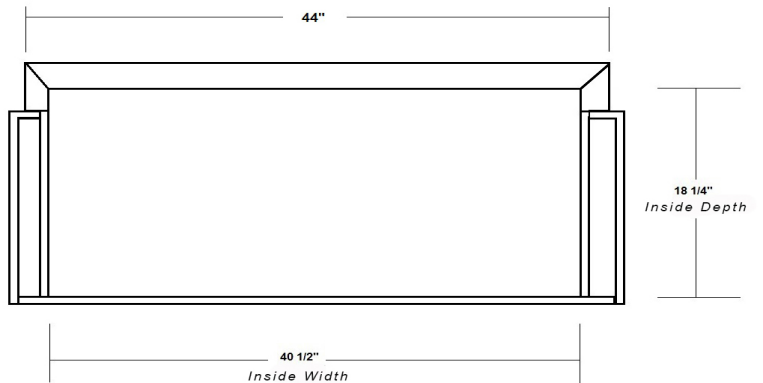

Mantel Style Range Hood

Front View

Side View

Item #	Dimensions (h) x (w) x (d)	Liner	Liner
SY-WMHS4230	30" x 42" x 20-3/4"	SY-HLB-36	SY-HLZ-36
SY-WMHS4236	36" x 42" x 20-3/4"	SY-HLB-36	SY-HLZ-36

- Hardwood Plywood and Solid Lumber Construction
- 1/2" Rear Plywood Stretchers for wall mounting
- Accepts SY-HLB series Powder Coated or Stainless Steel Liners (*sold separately*)
- Select from 300, 400 or 600 CFM Broan Ventilation power packs (*sold separately*) or
- *Ascension 350SL, 350SS, 500SS and 620SS CFM Ventilation power packs (sold separately) or*
- *Ascension 900 CFM Professional Ventilators (requires HLZ series Liners)*
- Available in Alder, Cherry, Hickory, Maple and Red Oak
- Designed to be used with customer supplied cabinet doors
- Increased Depth option available
- Base section will accommodate Ornaments up to 5" x 24"

Mantel Style Range Hood

Front View

Side View

Item #	Dimensions (h) x (w) x (d)	Liner	Liner
SY-WMHS4830	30" x 48" x 20-3/4"	SY-HLB-42	SY-HLZ-42
SY-WMHS4836	36" x 48" x 20-3/4"	SY-HLB-42	SY-HLZ-42

- Hardwood Plywood and Solid Lumber Construction
- 1/2" Rear Plywood Stretchers for wall mounting
- Accepts SY-HLB series Powder Coated or Stainless Steel Liners (*sold separately*)
- Select from 300, 400 or 600 CFM Broan Ventilation power packs (*sold separately*) or
- *Ascension 350SL, 350SS, 500SS and 620SS CFM Ventilation power packs (sold separately) or*
- *Ascension 1200 CFM Professional Ventilators (requires HLZ series Liners)*
- Available in Alder, Cherry, Hickory, Maple and Red Oak
- Designed to be used with customer supplied cabinet doors
- Increased Depth option available
- Base section will accommodate Ornaments up to 5" x 24"

Mantel Style Range Hood

Front View

Side View

Item #	Dimensions (h) x (w) x (d)	Liner	Liner
SY-WMHS-4848	48" x 48" x 20-3/4"	SY-HLB-42	SY-HLZ-42
SY-WMHS-4854	54" x 48" x 20-3/4"	SY-HLB-42	SY-HLZ-42
SY-WMHS-4860	60" x 48" x 20-3/4"	SY-HLB-42	SY-HLZ-42