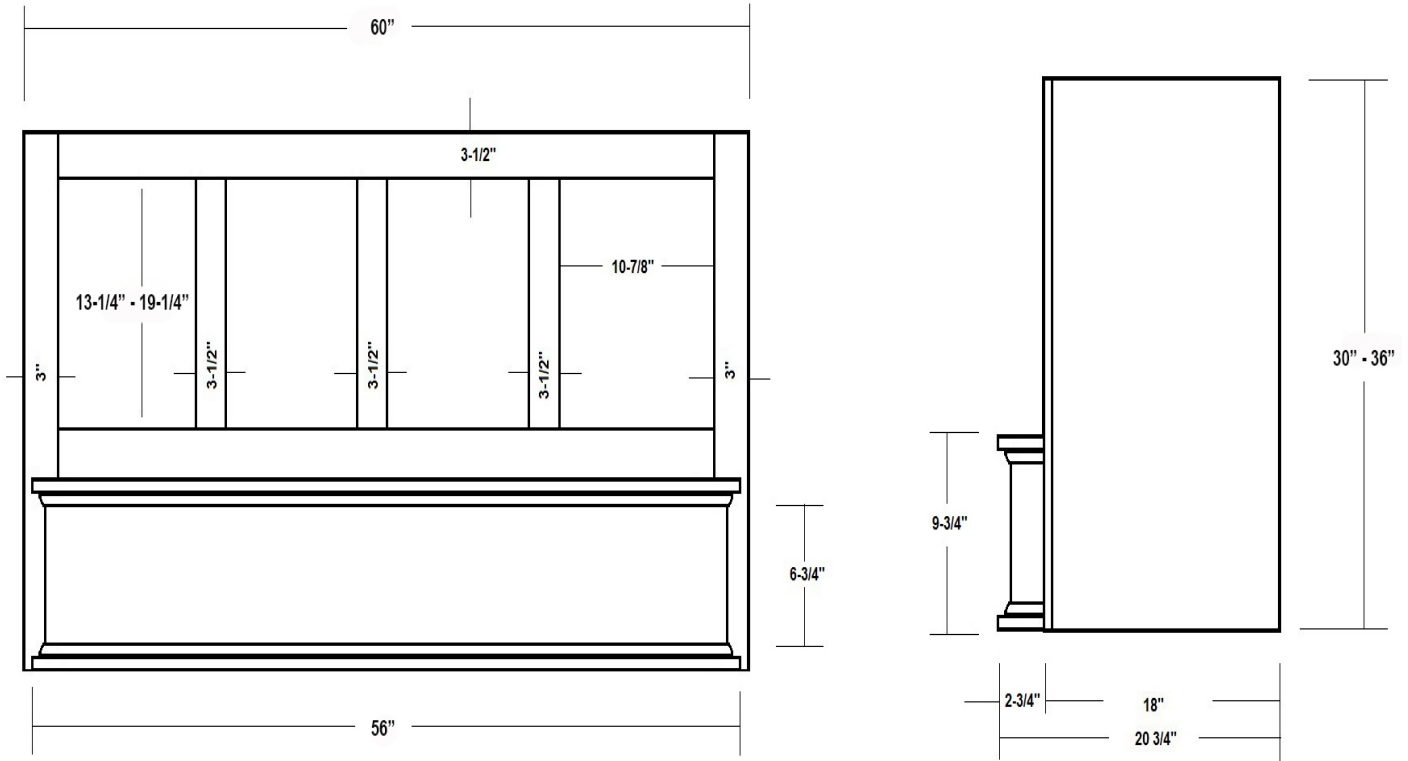

Mantel Style Range Hood

Front View

Side View