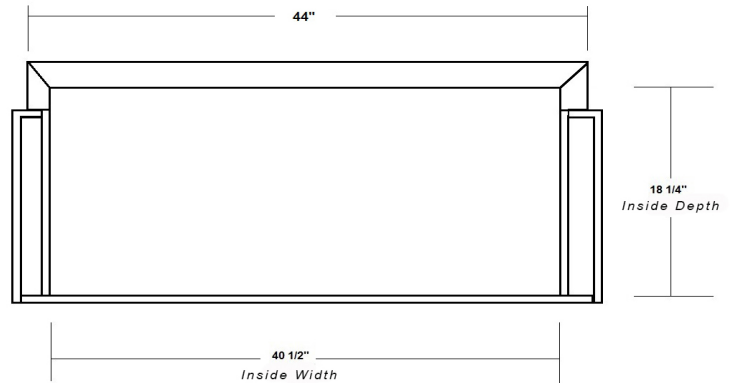

Mantel Style Range Hood

Front View

Side View

Item #	Dimensions (h) x (w) x (d)	Liner	Liner
SY-WMHS4230	30" x 42" x 20-3/4"	SY-HLB-36	SY-HLZ-36
SY-WMHS4236	36" x 42" x 20-3/4"	SY-HLB-36	SY-HLZ-36

- Hardwood Plywood and Solid Lumber Construction
- 1/2" Rear Plywood Stretchers for wall mounting
- Accepts SY-HLB series Powder Coated or Stainless Steel Liners (*sold separately*)
- Select from 300, 400 or 600 CFM Broan Ventilation power packs (*sold separately*) or
- *Ascension 350SL, 350SS, 500SS and 620SS CFM Ventilation power packs (sold separately) or*
- *Ascension 900 CFM Professional Ventilators (requires HLZ series Liners)*
- Available in Alder, Cherry, Hickory, Maple and Red Oak
- Designed to be used with customer supplied cabinet doors
- Increased Depth option available
- Base section will accommodate Ornaments up to 5" x 24"

Mantel Style Range Hood

Front View

Side View

Item #	Dimensions (h) x (w) x (d)	Liner	Liner
SY-WMHS4830	30" x 48" x 20-3/4"	SY-HLB-42	SY-HLZ-42
SY-WMHS4836	36" x 48" x 20-3/4"	SY-HLB-42	SY-HLZ-42

- Hardwood Plywood and Solid Lumber Construction
- 1/2" Rear Plywood Stretchers for wall mounting
- Accepts SY-HLB series Powder Coated or Stainless Steel Liners (*sold separately*)
- Select from 300, 400 or 600 CFM Broan Ventilation power packs (*sold separately*) or
- *Ascension 350SL, 350SS, 500SS and 620SS CFM Ventilation power packs (sold separately) or*
- *Ascension 1200 CFM Professional Ventilators (requires HLZ series Liners)*
- Available in Alder, Cherry, Hickory, Maple and Red Oak
- Designed to be used with customer supplied cabinet doors
- Increased Depth option available
- Base section will accommodate Ornaments up to 5" x 24"

Mantel Style Range Hood

Front View

Side View

Item #	Dimensions (h) x (w) x (d)	Liner	Liner
SY-WMHS-4848	48" x 48" x 20-3/4"	SY-HLB-42	SY-HLZ-42
SY-WMHS-4854	54" x 48" x 20-3/4"	SY-HLB-42	SY-HLZ-42
SY-WMHS-4860	60" x 48" x 20-3/4"	SY-HLB-42	SY-HLZ-42