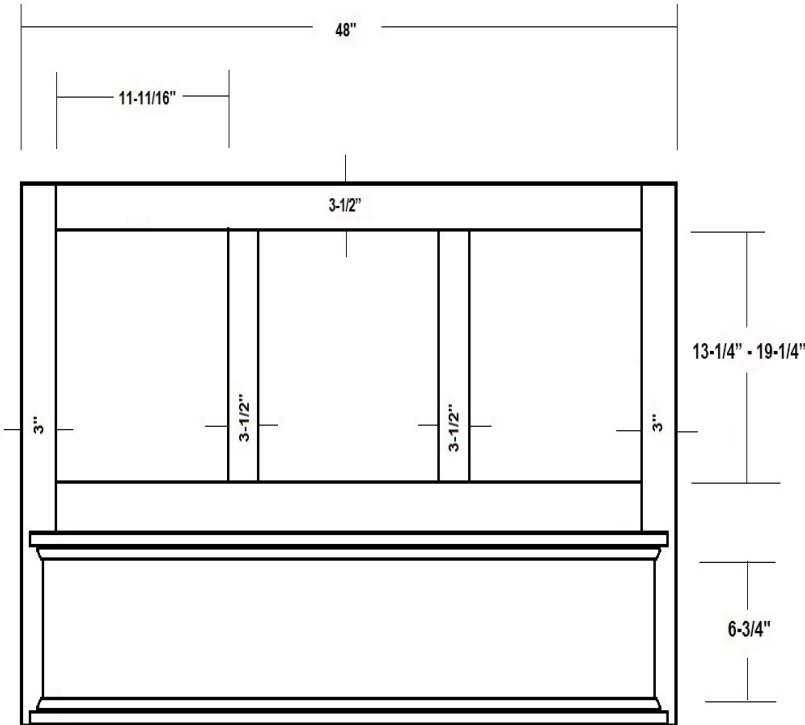

Mantel Style Range Hood

Front View

Side View

Item #	Dimensions (h) x (w) x (d)	Liner	Liner
SY-WMHS4230	30" x 42" x 20-3/4"	SY-HLB-36	SY-HLZ-36
SY-WMHS4236	36" x 42" x 20-3/4"	SY-HLB-36	SY-HLZ-36

- Hardwood Plywood and Solid Lumber Construction
- 1/2" Rear Plywood Stretchers for wall mounting
- Accepts SY-HLB series Powder Coated or Stainless Steel Liners (*sold separately*)
- Select from 300, 400 or 600 CFM Broan Ventilation power packs (*sold separately*) or
- *Ascension 350SL, 350SS, 500SS and 620SS CFM Ventilation power packs (sold separately) or*
- *Ascension 900 CFM Professional Ventilators (requires HLZ series Liners)*
- Available in Alder, Cherry, Hickory, Maple and Red Oak
- Designed to be used with customer supplied cabinet doors
- Increased Depth option available
- Base section will accommodate Ornaments up to 5" x 24"

Mantel Style Range Hood

Front View

Side View

Item #	Dimensions (h) x (w) x (d)	Liner	Liner
SY-WMHS4830	30" x 48" x 20-3/4"	SY-HLB-42	SY-HLZ-42
SY-WMHS4836	36" x 48" x 20-3/4"	SY-HLB-42	SY-HLZ-42

- Hardwood Plywood and Solid Lumber Construction
- 1/2" Rear Plywood Stretchers for wall mounting
- Accepts SY-HLB series Powder Coated or Stainless Steel Liners (*sold separately*)
- Select from 300, 400 or 600 CFM Broan Ventilation power packs (*sold separately*) or
- *Ascension 350SL, 350SS, 500SS and 620SS CFM Ventilation power packs (sold separately) or*
- *Ascension 1200 CFM Professional Ventilators (requires HLZ series Liners)*
- Available in Alder, Cherry, Hickory, Maple and Red Oak
- Designed to be used with customer supplied cabinet doors
- Increased Depth option available
- Base section will accommodate Ornaments up to 5" x 24"

Mantel Style Range Hood

Front View

Side View

Item #	Dimensions (h) x (w) x (d)	Liner	Liner
SY-WMHS-4848	48" x 48" x 20-3/4"	SY-HLB-42	SY-HLZ-42
SY-WMHS-4854	54" x 48" x 20-3/4"	SY-HLB-42	SY-HLZ-42
SY-WMHS-4860	60" x 48" x 20-3/4"	SY-HLB-42	SY-HLZ-42