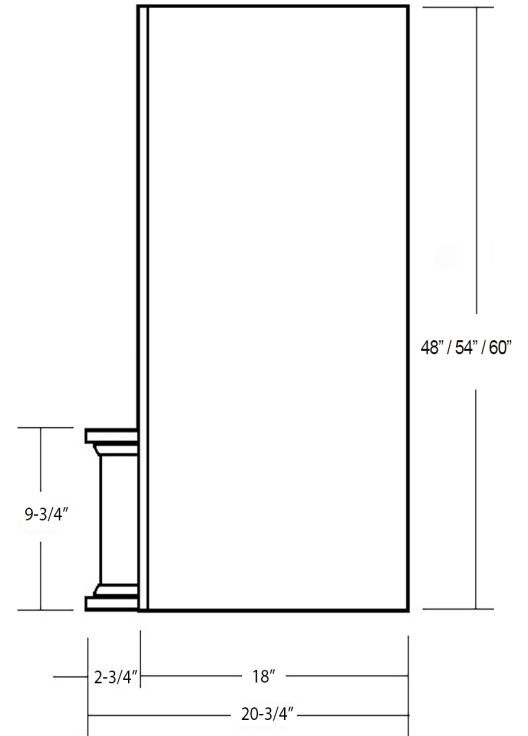

Mantel Style Range Hood

Front View

Side View

Item #	Dimensions (h) x (w) x (d)	Liner	Liner
SY-WMHS4230	30" x 42" x 20-3/4"	SY-HLB-36	SY-HLZ-36
SY-WMHS4236	36" x 42" x 20-3/4"	SY-HLB-36	SY-HLZ-36

- Hardwood Plywood and Solid Lumber Construction
- 1/2" Rear Plywood Stretchers for wall mounting
- Accepts SY-HLB series Powder Coated or Stainless Steel Liners (*sold separately*)
- Select from 300, 400 or 600 CFM Broan Ventilation power packs (*sold separately*) or
- *Ascension 350SL, 350SS, 500SS and 620SS CFM Ventilation power packs (sold separately) or*
- *Ascension 900 CFM Professional Ventilators (requires HLZ series Liners)*
- Available in Alder, Cherry, Hickory, Maple and Red Oak
- Designed to be used with customer supplied cabinet doors
- Increased Depth option available
- Base section will accommodate Ornaments up to 5" x 24"

Mantel Style Range Hood

Front View

Side View

Item #	Dimensions (h) x (w) x (d)	Liner	Liner
SY-WMHS4830	30" x 48" x 20-3/4"	SY-HLB-42	SY-HLZ-42
SY-WMHS4836	36" x 48" x 20-3/4"	SY-HLB-42	SY-HLZ-42

- Hardwood Plywood and Solid Lumber Construction
- 1/2" Rear Plywood Stretchers for wall mounting
- Accepts SY-HLB series Powder Coated or Stainless Steel Liners (*sold separately*)
- Select from 300, 400 or 600 CFM Broan Ventilation power packs (*sold separately*) or
- *Ascension 350SL, 350SS, 500SS and 620SS CFM Ventilation power packs (sold separately) or*
- *Ascension 1200 CFM Professional Ventilators (requires HLZ series Liners)*
- Available in Alder, Cherry, Hickory, Maple and Red Oak
- Designed to be used with customer supplied cabinet doors
- Increased Depth option available
- Base section will accommodate Ornaments up to 5" x 24"

Mantel Style Range Hood

Front View

Side View

Item #	Dimensions (h) x (w) x (d)	Liner	Liner
SY-WMHS-4848	48" x 48" x 20-3/4"	SY-HLB-42	SY-HLZ-42
SY-WMHS-4854	54" x 48" x 20-3/4"	SY-HLB-42	SY-HLZ-42
SY-WMHS-4860	60" x 48" x 20-3/4"	SY-HLB-42	SY-HLZ-42