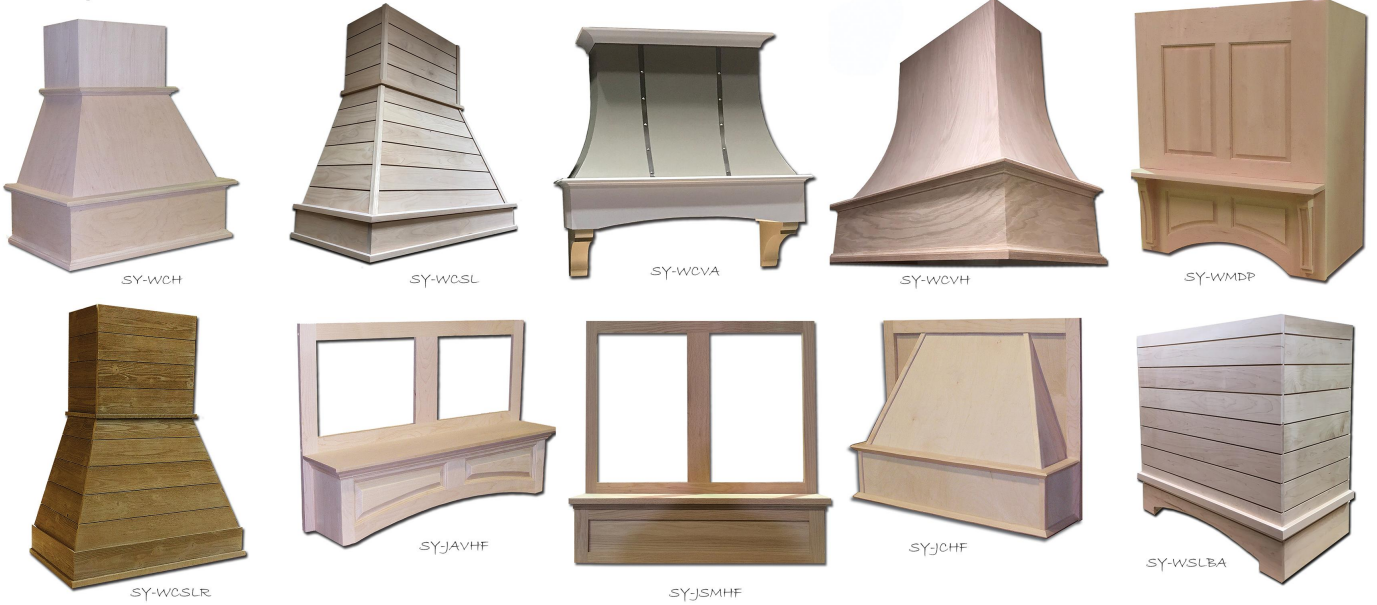

Castlewood®

Design Enhancements

Range Hoods

Ventilators

Corbels

Legs and Posts

Bunn Feet

Items depicted are only a portion of available products. Please refer to catalog or www.castlewood.com for more options. Available species include Alder, Birch, Cherry, Maple, Red Oak, and Rubberwood.
© Copyright 2020, AMS, Inc. All rights reserved.