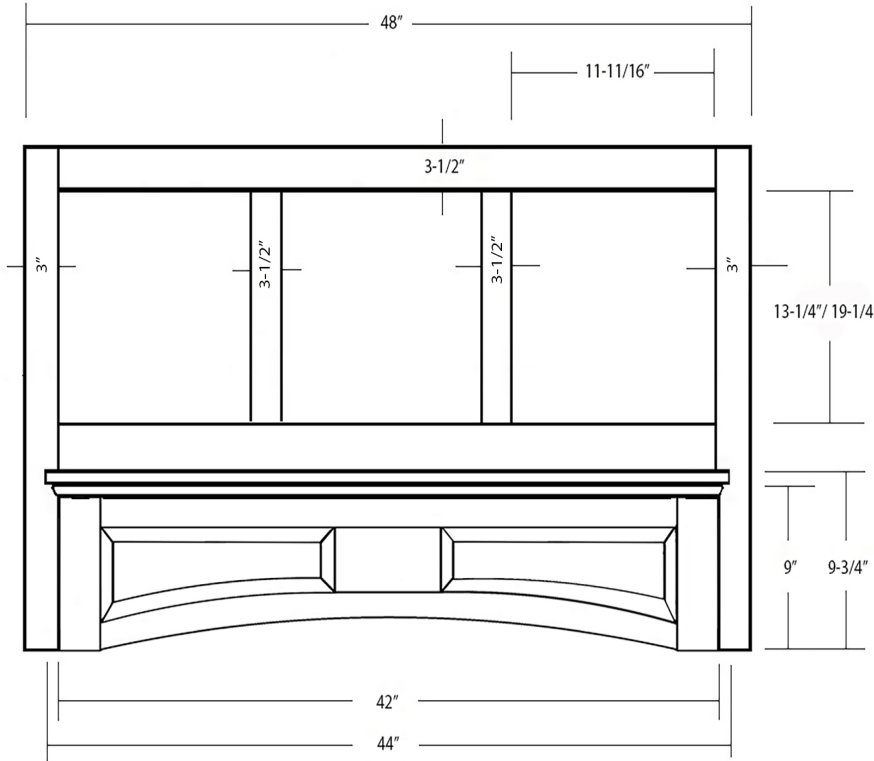

# Arched Raised Panel Mantel Range Hood

**Front View**

**Side View**

Item #	Dimensions (h) x (w) x (d)	Liner	Liner
SY-WMHRP4830	30" x 48" x 20-3/4"	SY-HLB-42	SY-HLZ-42
SY-WMHRP4836	36" x 48" x 20-3/4"	SY-HLB-42	SY-HLZ-42

- Hardwood Plywood and Solid Lumber Construction
- 1/2" Rear Plywood Stretchers for wall mounting
- Accepts SY-HLB series Powder Coated or Stainless Steel Liners (*sold separately*)
- Select from 250, 390 or 500 CFM Broan Ventilation power packs (*sold separately*) or
- Ascension 350SL, 350SS and 500SS CFM Ventilation power packs (*sold separately*) or
- Z-Line 1200 CFM Professional Ventilators (*requires HLZ series Liners*)
- Available in Cherry, Maple and Red Oak
- Increased Depth option available