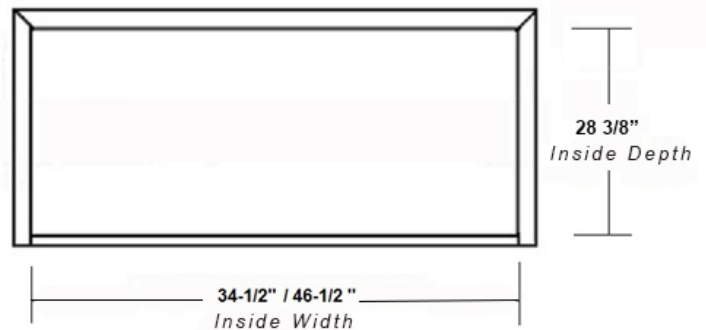

Chimney Style Island Range Hood

Item #	Dimensions (h) x (w) x (d)	Liner	Liner
SY-WICH-36	42-1/2" x 40-3/8" x 31-3/8"	SY-HLB-36	SY-HLZ-36
SY-WICH-48	42-1/2" x 52-3/8" x 31-3/8"	SY-HLB-48	SY-HLZ-48

- Hardwood Plywood and Solid Lumber Construction
- Accepts SY-HLB series Powder Coated or Steel Liners *(sold separately)*
- Select from 390, or 500 CFM Broan Ventilation power packs *(sold separately)* or
- Ascension 350SL, 350SS and 500SS CFM Ventilation power packs *(sold separately)*
- 36" models accept Z-Line 900 CFM Professional Ventilators *(requires HLZ series Liners)*
- 48" models accept Z-Line 1200 CFM Professional Ventilators *(requires HLZ series Liners)*
- Available in Alder, Cherry, Hickory, Maple and Red Oak
- Includes standard 12" height Chimney Extension
- Optional 24" height Chimney Extension available
- Base section will accommodate Ornaments in sizes up to 6" x 24"