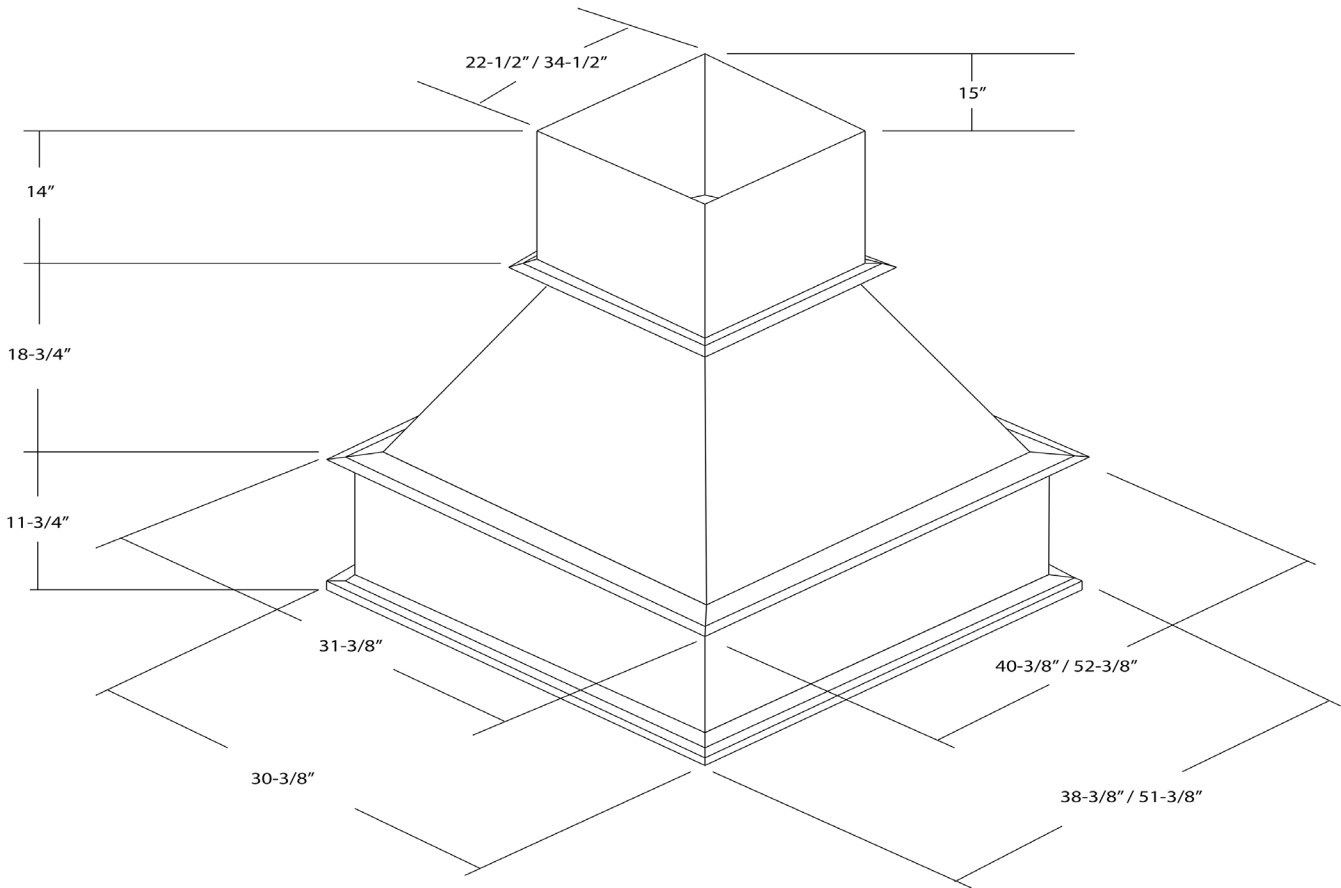

Chimney Style Island Range Hood

Item #	Dimensions (h) x (w) x (d)	Liner	Liner
SY-WICH-36	42-1/2" x 40-3/8" x 31-3/8"	SY-HLB-36	SY-HLZ-36
SY-WICH-48	42-1/2" x 52-3/8" x 31-3/8"	SY-HLB-48	SY-HLZ-48

- Hardwood Plywood and Solid Lumber Construction
- Accepts SY-HLB series Powder Coated or Steel Liners *(sold separately)*
- Select from 390, or 500 CFM Broan Ventilation power packs *(sold separately)* or
- Ascension 350SL, 350SS and 500SS CFM Ventilation power packs *(sold separately)*
- 36" models accept Z-Line 900 CFM Professional Ventilators *(requires HLZ series Liners)*
- 48" models accept Z-Line 1200 CFM Professional Ventilators *(requires HLZ series Liners)*
- Available in Alder, Cherry, Hickory, Maple and Red Oak
- Includes standard 12" height Chimney Extension
- Optional 24" height Chimney Extension available
- Base section will accommodate Ornaments in sizes up to 6" x 24"