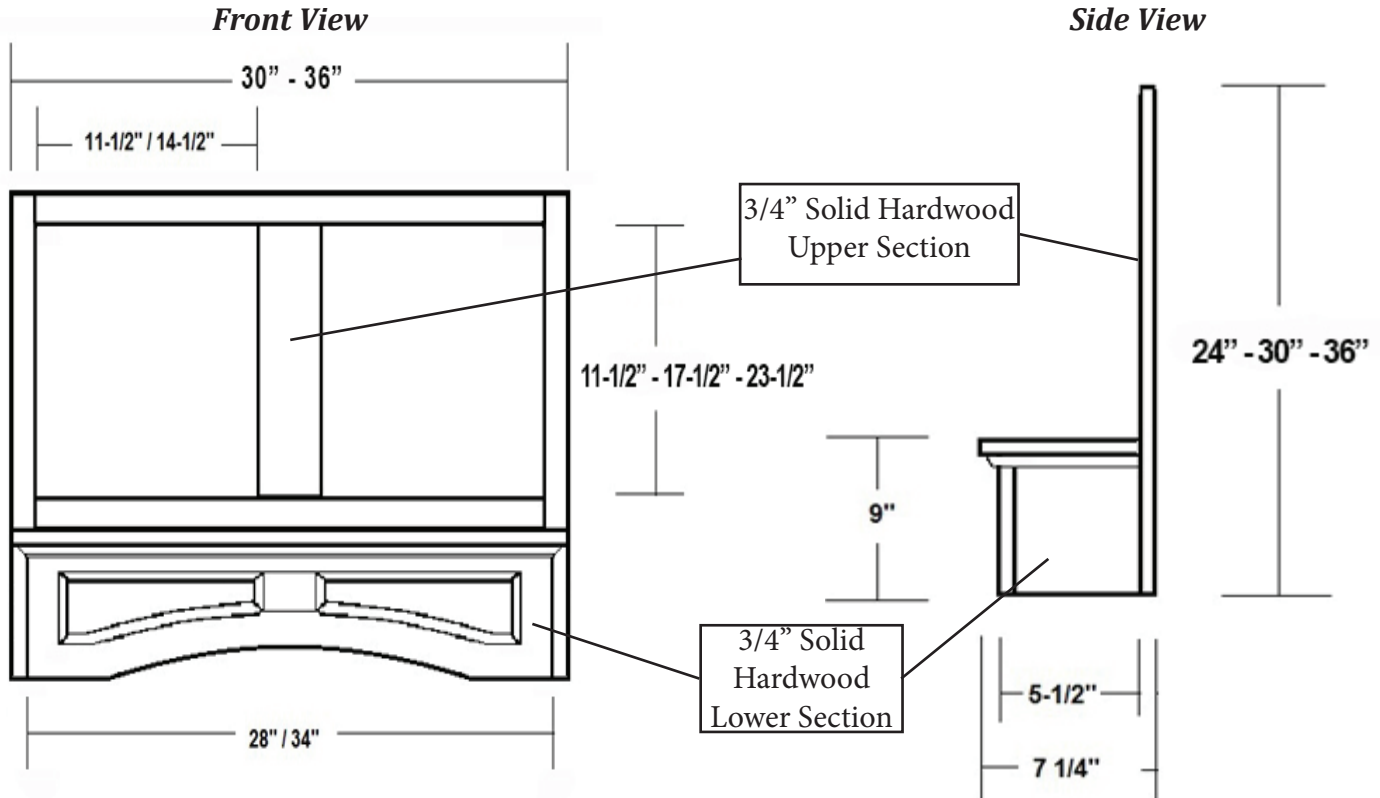

Arched Valance Mantel Range Hood Front

Item #	Dimensions (h) x (w) x (d)	Liner
SY-JAVHF3024	24" x 30" x 7-1/4"	SY-HLT-30
SY-JAVHF3030	30" x 30" x 7-1/4"	SY-HLT-30
SY-JAVHF3036	36" x 30" x 7-1/4"	SY-HLT-30
SY-JAVHF3624	24" x 36" x 7-1/4"	SY-HLT-36
SY-JAVHF3630	30" x 36" x 7-1/4"	SY-HLT-36
SY-JAVHF3636	36" x 36" x 7-1/4"	SY-HLT-36

- Solid Hardwood Lumber Construction
- Internal bracing with cleats, glue and pocket screws
- Accepts SY-HLT series T-shape Powder Coated Steel Liners *(sold separately)*
- Select from 250, or 390 CFM Broan Ventilation power packs *(sold separately)*
- Available in Cherry, Hickory, Maple and Red Oak
- Must be mounted between two wall cabinets