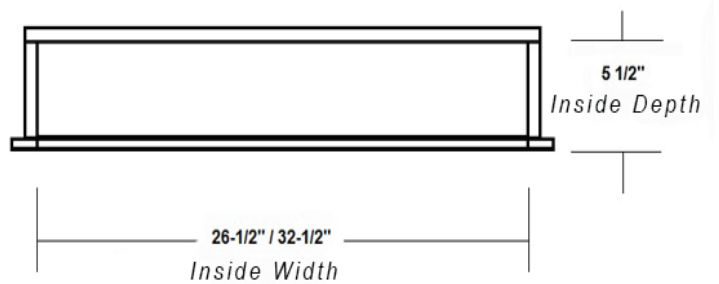

Arched Valance Mantel Range Hood Front

Item #	Dimensions (h) x (w) x (d)	Liner
SY-JAVHF3024	24" x 30" x 7-1/4"	SY-HLT-30
SY-JAVHF3030	30" x 30" x 7-1/4"	SY-HLT-30
SY-JAVHF3036	36" x 30" x 7-1/4"	SY-HLT-30
SY-JAVHF3624	24" x 36" x 7-1/4"	SY-HLT-36
SY-JAVHF3630	30" x 36" x 7-1/4"	SY-HLT-36
SY-JAVHF3636	36" x 36" x 7-1/4"	SY-HLT-36

- Solid Hardwood Lumber Construction
- Internal bracing with cleats, glue and pocket screws
- Accepts SY-HLT series T-shape Powder Coated Steel Liners *(sold separately)*
- Select from 250, or 390 CFM Broan Ventilation power packs *(sold separately)*
- Available in Cherry, Hickory, Maple and Red Oak
- Must be mounted between two wall cabinets