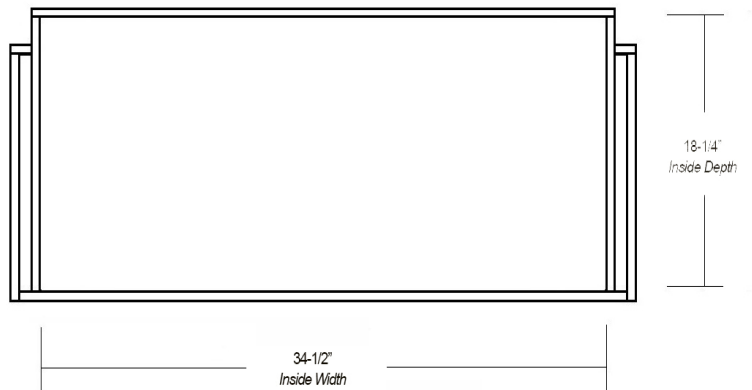

Arched Raised Panel Mantel Range Hood

Front View

Side View

Item #	Dimensions (h) x (w) x (d)	Liner	Liner
SY-WMHRP4230	30" x 42" x 20-3/4"	SY-HLB-36	SY-HLZ-36
SY-WMHRP4236	36" x 42" x 20-3/4"	SY-HLB-36	SY-HLZ-36

Arched Raised Panel Mantel Range Hood

Front View

Side View

Item #	Dimensions (h) x (w) x (d)	Liner	Liner
SY-WMHRP4830	30" x 48" x 20-3/4"	SY-HLB-42	SY-HLZ-42
SY-WMHRP4836	36" x 48" x 20-3/4"	SY-HLB-42	SY-HLZ-42