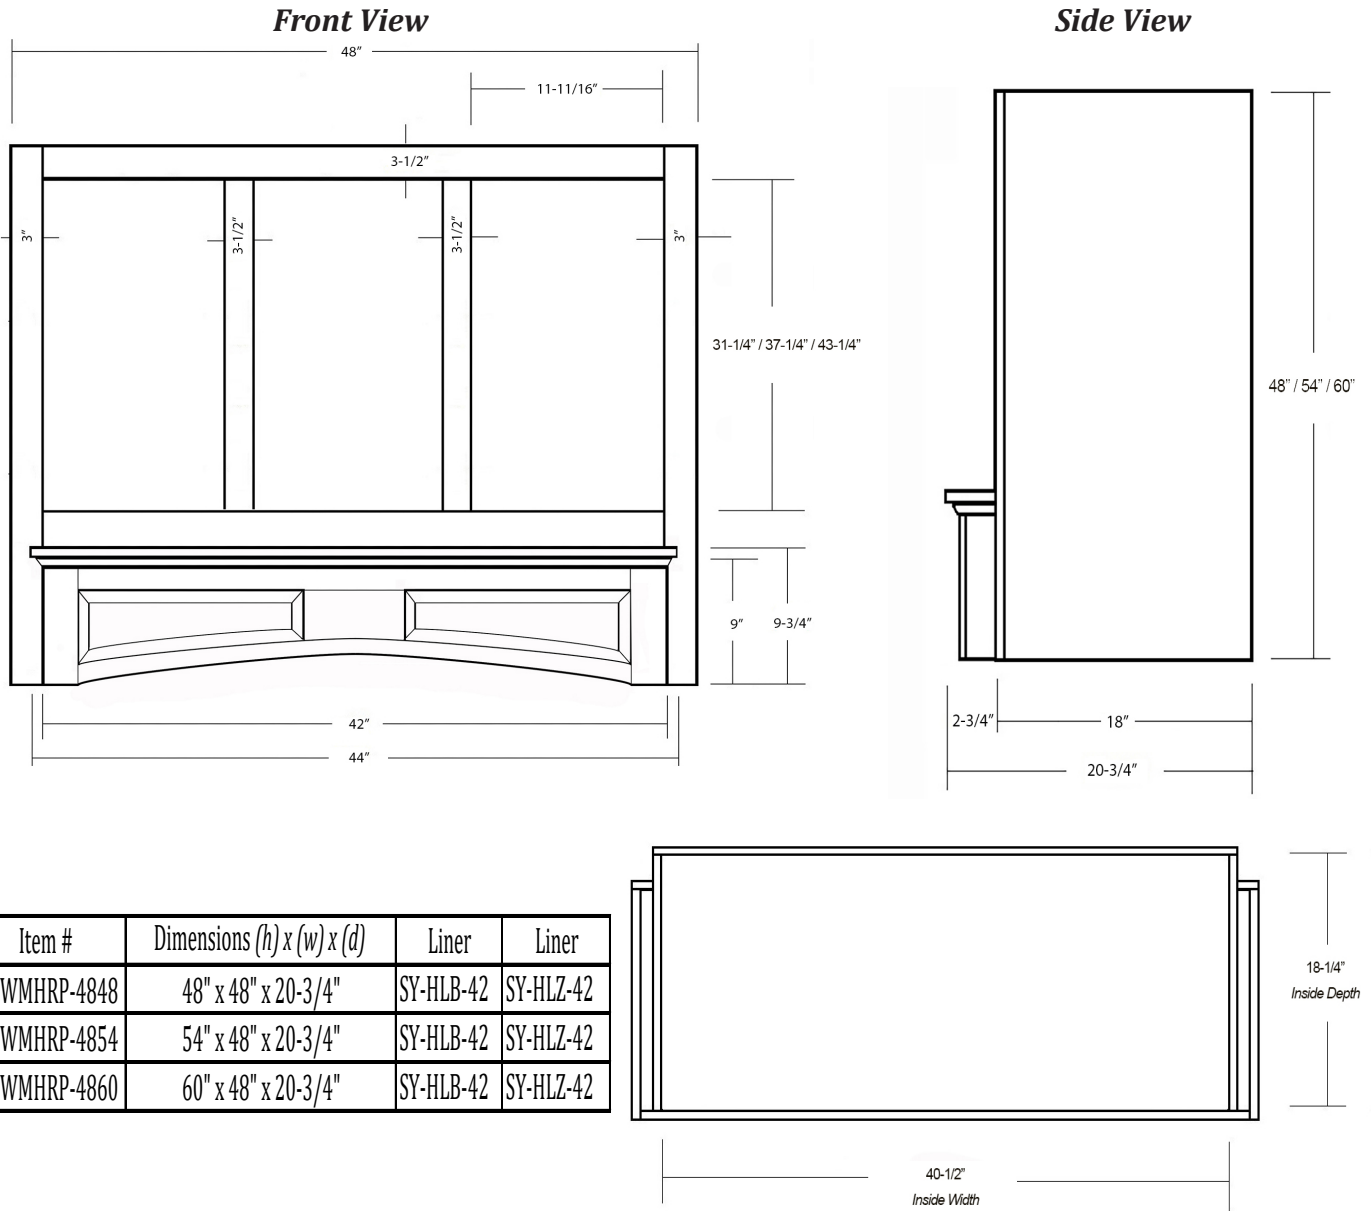

Arched Raised Panel Mantel Range Hood

- Hardwood Plywood and Solid Lumber Construction
- 1/2" Rear Plywood Stretchers for wall mounting
- Accepts SY-HLB series Powder Coated or Stainless Steel Liners (*sold separately*)
- Select from 300, 400 or 600 CFM Broan Ventilation power packs (*sold separately*) or
- Ascension 350SL, 350SS, 500SS and 620SS CFM Ventilation power packs (*sold separately*) or
- Ascension 1200 CFM Professional Ventilators (*requires HLZ series Liners*)
- Available in Cherry, Maple and Red Oak
- Designed to be used with customer supplied cabinet doors
- Increased Depth option available