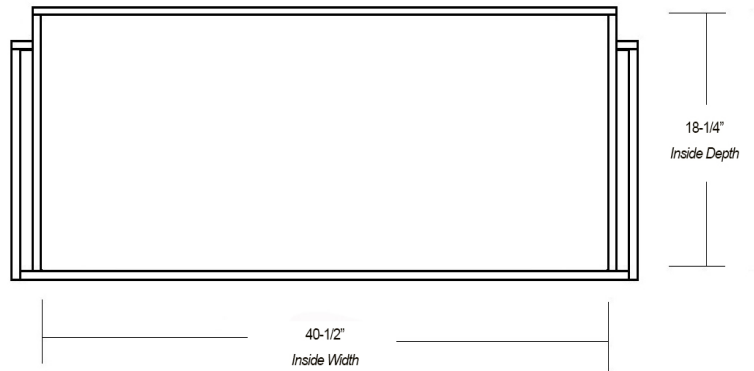

Arched Raised Panel Mantel Range Hood

Front View

Side View

Item #	Dimensions (h) x (w) x (d)	Liner	Liner
SY-WMHRP4230	30" x 42" x 20-3/4"	SY-HLB-36	SY-HLZ-36
SY-WMHRP4236	36" x 42" x 20-3/4"	SY-HLB-36	SY-HLZ-36

Arched Raised Panel Mantel Range Hood

Front View

Side View

Item #	Dimensions (h) x (w) x (d)	Liner	Liner
SY-WMHRP4830	30" x 48" x 20-3/4"	SY-HLB-42	SY-HLZ-42
SY-WMHRP4836	36" x 48" x 20-3/4"	SY-HLB-42	SY-HLZ-42