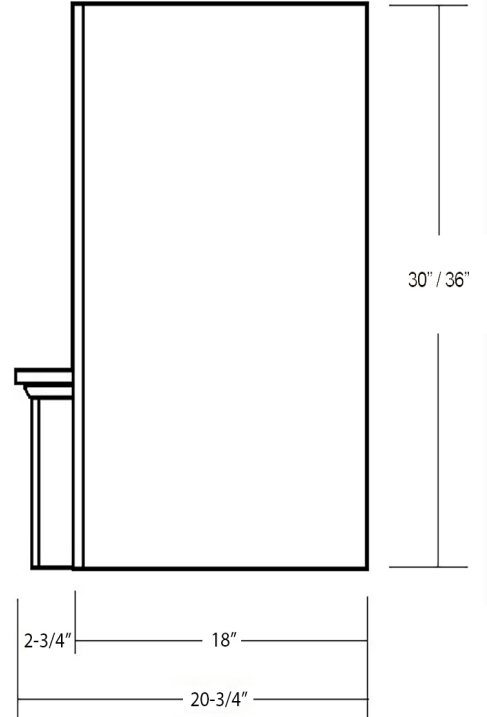

Arched Raised Panel Mantel Range Hood

Front View

Side View

Item #	Dimensions (h) x (w) x (d)	Liner	Liner
SY-WMHRP4230	30" x 42" x 20-3/4"	SY-HLB-36	SY-HLZ-36
SY-WMHRP4236	36" x 42" x 20-3/4"	SY-HLB-36	SY-HLZ-36

Arched Raised Panel Mantel Range Hood

Front View

Side View

Item #	Dimensions (h) x (w) x (d)	Liner	Liner
SY-WMHRP4830	30" x 48" x 20-3/4"	SY-HLB-42	SY-HLZ-42
SY-WMHRP4836	36" x 48" x 20-3/4"	SY-HLB-42	SY-HLZ-42