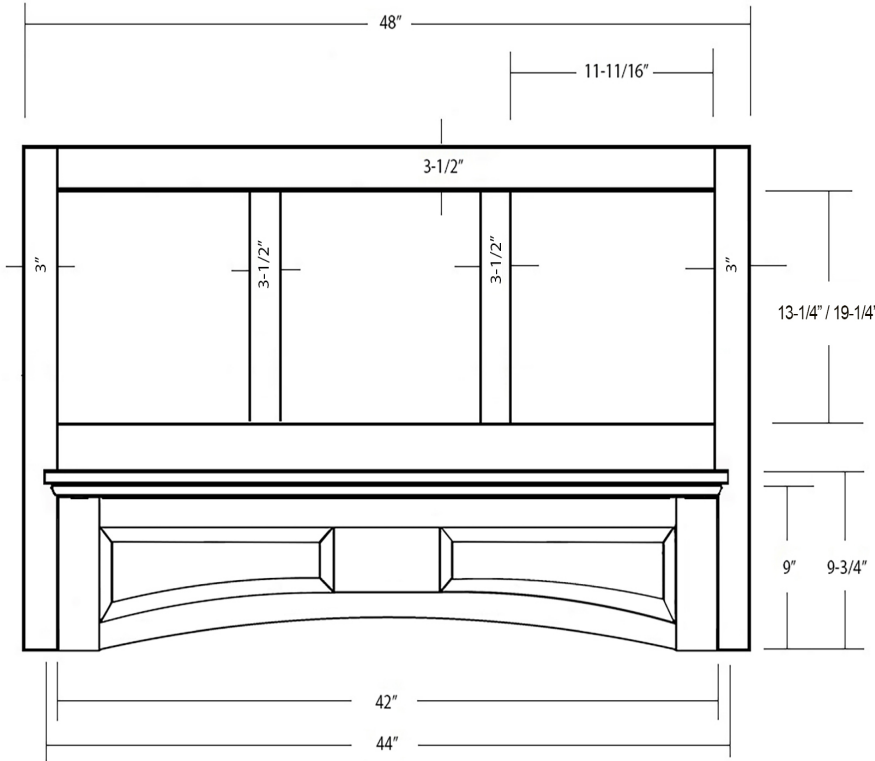

Arched Raised Panel Mantel Range Hood

Front View

Side View

Item #	Dimensions (h) x (w) x (d)	Liner	Liner
SY-WMHRP4230	30" x 42" x 20-3/4"	SY-HLB-36	SY-HLZ-36
SY-WMHRP4236	36" x 42" x 20-3/4"	SY-HLB-36	SY-HLZ-36

Arched Raised Panel Mantel Range Hood

Front View

Side View

Item #	Dimensions (h) x (w) x (d)	Liner	Liner
SY-WMHRP4830	30" x 48" x 20-3/4"	SY-HLB-42	SY-HLZ-42
SY-WMHRP4836	36" x 48" x 20-3/4"	SY-HLB-42	SY-HLZ-42