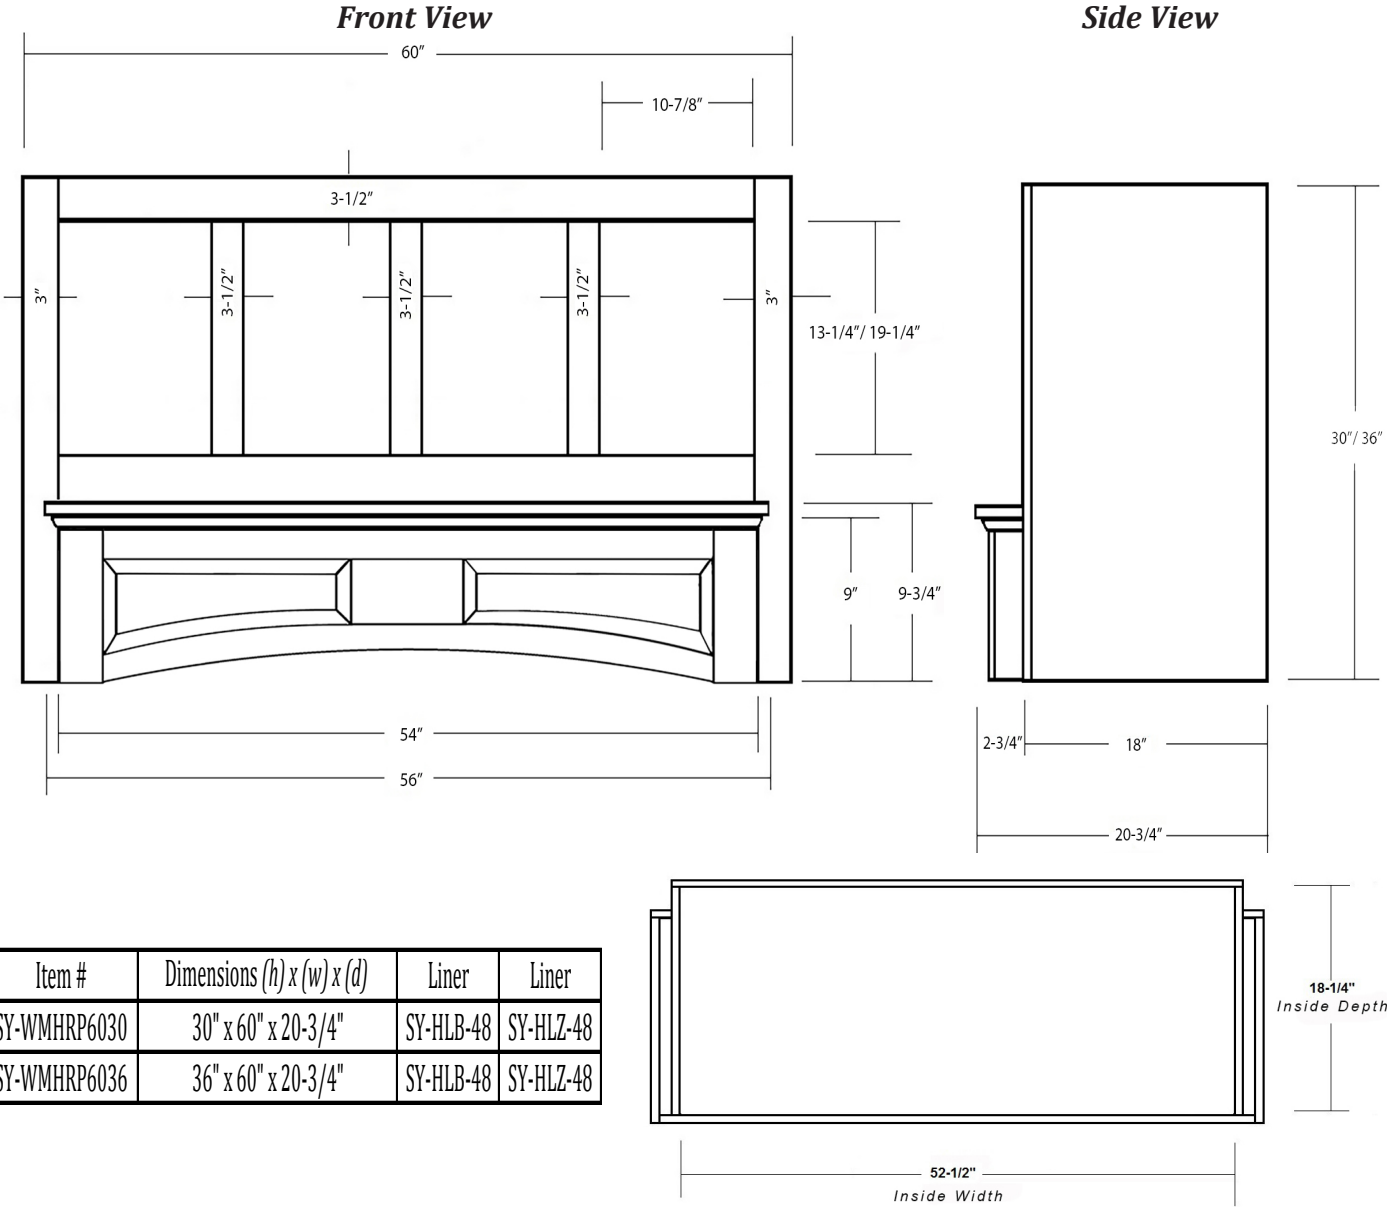

Arched Raised Panel Mantel Range Hood

Front View

Side View

Item #	Dimensions (h) x (w) x (d)	Liner	Liner
SY-WMHRP4230	30" x 42" x 20-3/4"	SY-HLB-36	SY-HLZ-36
SY-WMHRP4236	36" x 42" x 20-3/4"	SY-HLB-36	SY-HLZ-36

Arched Raised Panel Mantel Range Hood

Front View

Side View

Item #	Dimensions (h) x (w) x (d)	Liner	Liner
SY-WMHRP4830	30" x 48" x 20-3/4"	SY-HLB-42	SY-HLZ-42
SY-WMHRP4836	36" x 48" x 20-3/4"	SY-HLB-42	SY-HLZ-42

Arched Raised Panel Mantel Range Hood

- Hardwood Plywood and Solid Lumber Construction
- 1/2" Rear Plywood Stretchers for wall mounting
- Accepts SY-HLB series Powder Coated or Stainless Steel Liners (*sold separately*)
- Select from 300, 400 or 600 CFM Broan Ventilation power packs (*sold separately*) or
- Ascension 350SL, 350SS, 500SS and 620SS CFM Ventilation power packs (*sold separately*) or
- Ascension 1200 CFM Professional Ventilators (*requires HLZ series Liners*)
- Available in Cherry, Maple and Red Oak
- Designed to be used with customer supplied cabinet doors
- Increased Depth option available

Arched Raised Panel Mantel Range Hood

Item #	Dimensions (h) x (w) x (d)	Liner	Liner
SY-WMHRP6030	30" x 60" x 20-3/4"	SY-HLB-48	SY-HLZ-48
SY-WMHRP6036	36" x 60" x 20-3/4"	SY-HLB-48	SY-HLZ-48

- Hardwood Plywood and Solid Lumber Construction
- 1/2" Rear Plywood Stretchers for wall mounting
- Accepts SY-HLB series Powder Coated or Stainless Steel Liners (*sold separately*)
- Select from 300, 400 or 600 CFM Broan Ventilation power packs (*sold separately*) or
- *Ascension 350SL, 350SS, 500SS and 620SS CFM Ventilation power packs (sold separately)*
- *Ascension 1200 CFM Professional Ventilators (requires HLZ series Liners)*
- Available in Cherry, Maple and Red Oak
- Designed to be used with customer supplied cabinet doors
- Increased Depth option available