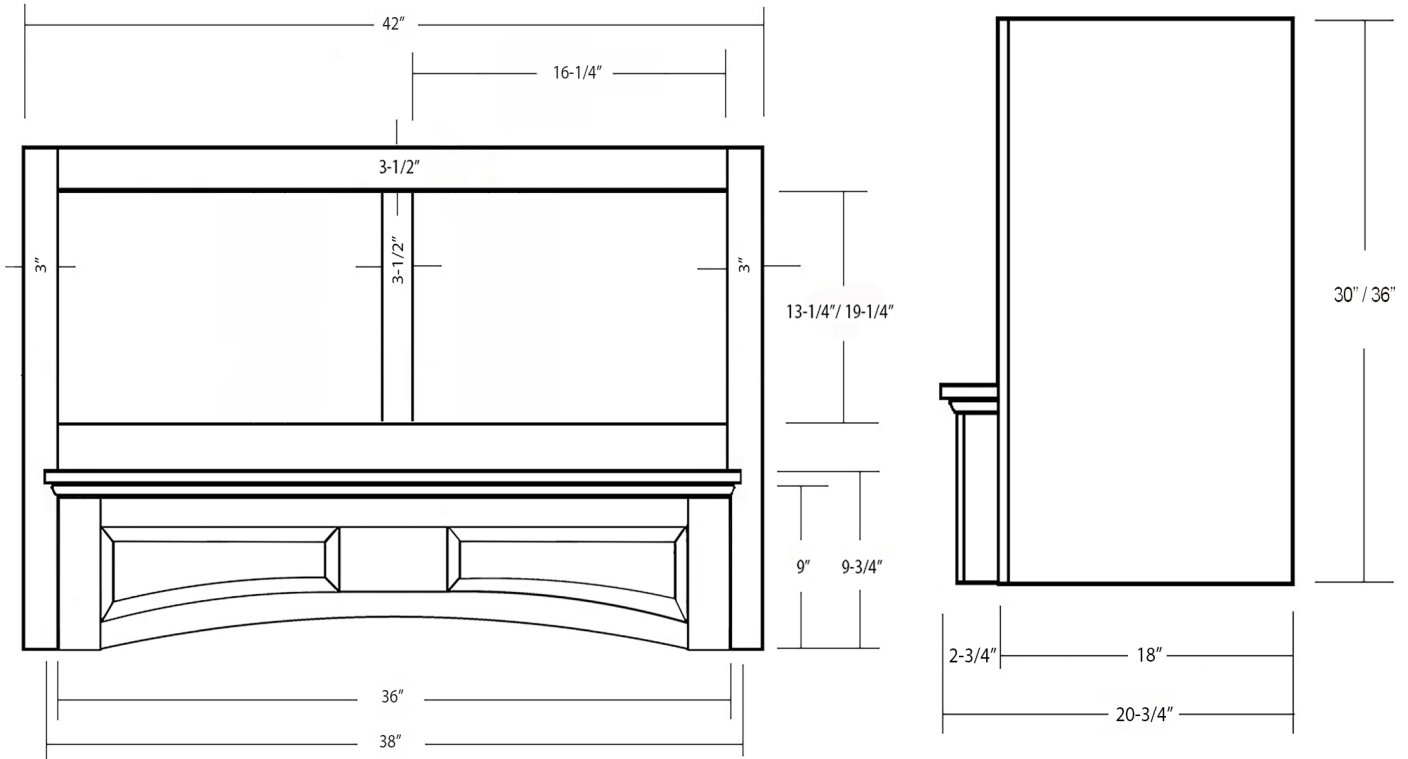

Arched Raised Panel Mantel Range Hood

Front View

Side View

Item #	Dimensions (h) x (w) x (d)	Liner	Liner
SY-WMHRP4230	30" x 42" x 20-3/4"	SY-HLB-36	SY-HLZ-36
SY-WMHRP4236	36" x 42" x 20-3/4"	SY-HLB-36	SY-HLZ-36

Arched Raised Panel Mantel Range Hood

Front View

Side View

Item #	Dimensions (h) x (w) x (d)	Liner	Liner
SY-WMHRP4830	30" x 48" x 20-3/4"	SY-HLB-42	SY-HLZ-42
SY-WMHRP4836	36" x 48" x 20-3/4"	SY-HLB-42	SY-HLZ-42