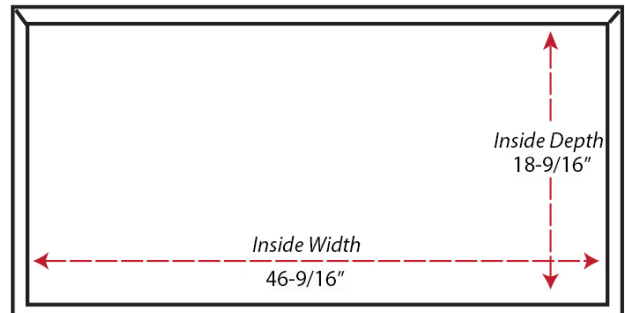

# Contemporary Mantel Range Hood

**Front View**

**Side View**

Item #	Dimensions (h) x (w) x (d)	Liner
SY-WMC3636	36" x 36" x 20"	SY-HLB-36
SY-WMC3642	42" x 36" x 20"	SY-HLB-36
SY-WMC4236	36" x 42" x 20"	SY-HLB-42
SY-WMC4242	42" x 42" x 20"	SY-HLB-42

# Contemporary Mantel Range Hood

Item #	Dimensions (h) x (w) x (d)	Liner
SY-WMC4836	36" x 48" x 20"	SY-HLB-48
SY-WMC4842	42" x 48" x 20"	SY-HLB-48

- Hardwood Plywood and Solid Lumber Construction
- 1/2" Rear Plywood Stretchers for wall mounting
- Accepts SY-HLB series Powder Coated or Stainless Steel Liners (*sold separately*)
- Select from 300, 400 and 600 CFM Broan Ventilation power packs (*sold separately*) or
- *Ascension 350SL, 350SS, 500SS and 620SS CFM Ventilation power packs (sold separately)*
- Available in Alder, Cherry, Hickory, Maple and Red Oak
- Designed to be used with customer supplied cabinet doors
- Increased Depth option available