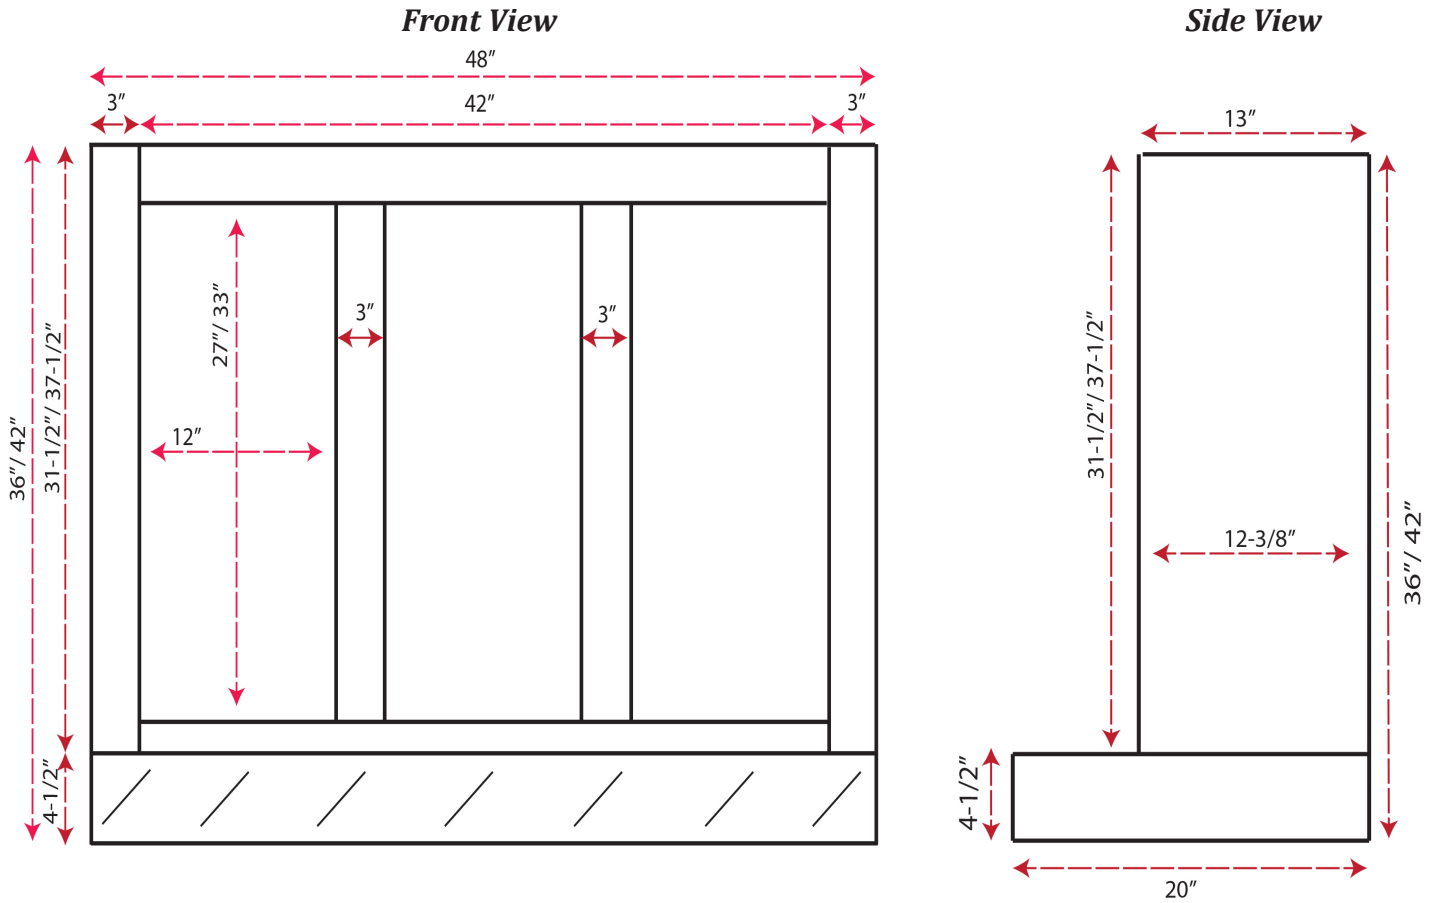

# Contemporary Mantel Range Hood

**Front View**

**Side View**

Item #	Dimensions (h) x (w) x (d)	Liner
SY-WMC3636	36" x 36" x 20"	SY-HLB-36
SY-WMC3642	42" x 36" x 20"	SY-HLB-36
SY-WMC4236	36" x 42" x 20"	SY-HLB-42
SY-WMC4242	42" x 42" x 20"	SY-HLB-42

# Contemporary Mantel Range Hood

Item #	Dimensions (h) x (w) x (d)	Liner
SY-WMC4836	36" x 48" x 20"	SY-HLB-48
SY-WMC4842	42" x 48" x 20"	SY-HLB-48

- Hardwood Plywood and Solid Lumber Construction
- 1/2" Rear Plywood Stretchers for wall mounting
- Accepts SY-HLB series Powder Coated or Stainless Steel Liners (*sold separately*)
- Select from 300, 400 and 600 CFM Broan Ventilation power packs (*sold separately*) or
- *Ascension 350SL, 350SS, 500SS and 620SS CFM Ventilation power packs (sold separately)*
- Available in Alder, Cherry, Hickory, Maple and Red Oak
- Designed to be used with customer supplied cabinet doors
- Increased Depth option available