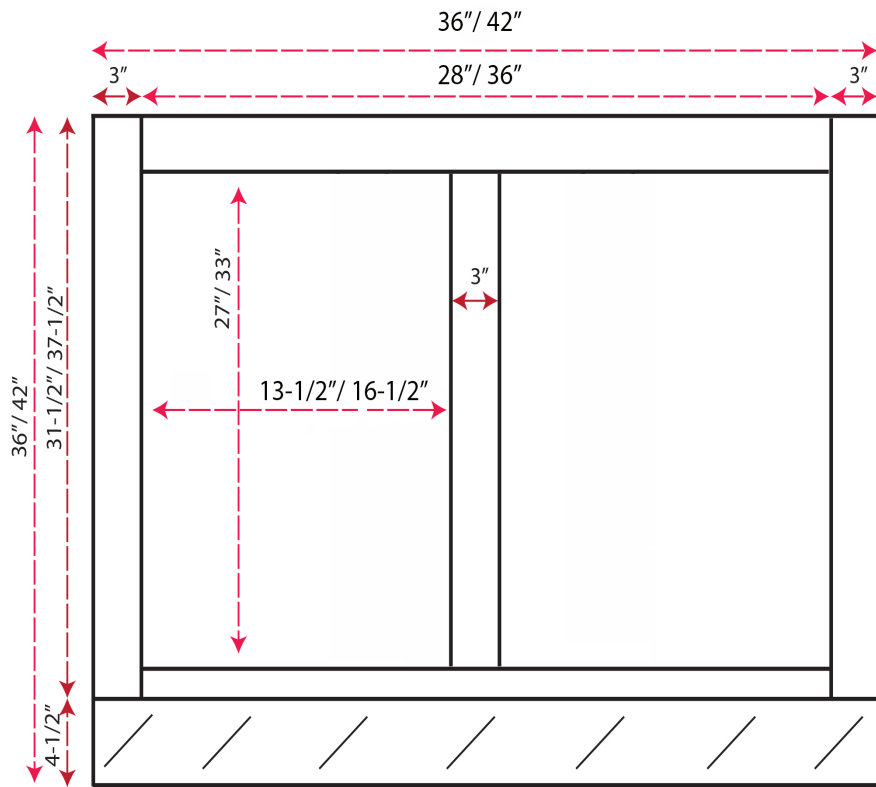

# Contemporary Mantel Range Hood

**Front View**

**Side View**

Item #	Dimensions (h) x (w) x (d)	Liner
SY-WMC3636	36" x 36" x 20"	SY-HLB-36
SY-WMC3642	42" x 36" x 20"	SY-HLB-36
SY-WMC4236	36" x 42" x 20"	SY-HLB-42
SY-WMC4242	42" x 42" x 20"	SY-HLB-42

# Contemporary Mantel Range Hood

Item #	Dimensions (h) x (w) x (d)	Liner
SY-WMC4836	36" x 48" x 20"	SY-HLB-48
SY-WMC4842	42" x 48" x 20"	SY-HLB-48

- Hardwood Plywood and Solid Lumber Construction
- 1/2" Rear Plywood Stretchers for wall mounting
- Accepts SY-HLB series Powder Coated or Stainless Steel Liners (*sold separately*)
- Select from 300, 400 and 600 CFM Broan Ventilation power packs (*sold separately*) or
- *Ascension 350SL, 350SS, 500SS and 620SS CFM Ventilation power packs (sold separately)*
- Available in Alder, Cherry, Hickory, Maple and Red Oak
- Designed to be used with customer supplied cabinet doors
- Increased Depth option available