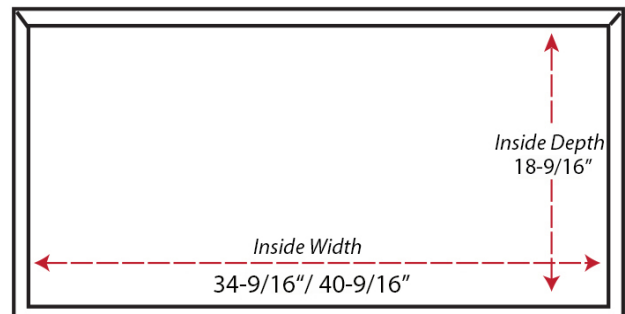

# Contemporary Mantel Range Hood

**Front View**

**Side View**

Item #	Dimensions (h) x (w) x (d)	Liner
SY-WMC3636	36" x 36" x 20"	SY-HLB-36
SY-WMC3642	42" x 36" x 20"	SY-HLB-36
SY-WMC4236	36" x 42" x 20"	SY-HLB-42
SY-WMC4242	42" x 42" x 20"	SY-HLB-42

# Contemporary Mantel Range Hood

Item #	Dimensions (h) x (w) x (d)	Liner
SY-WMC4836	36" x 48" x 20"	SY-HLB-48
SY-WMC4842	42" x 48" x 20"	SY-HLB-48

- Hardwood Plywood and Solid Lumber Construction
- 1/2" Rear Plywood Stretchers for wall mounting
- Accepts SY-HLB series Powder Coated or Stainless Steel Liners (*sold separately*)
- Select from 300, 400 and 600 CFM Broan Ventilation power packs (*sold separately*) or
- *Ascension 350SL, 350SS, 500SS and 620SS CFM Ventilation power packs (sold separately)*
- Available in Alder, Cherry, Hickory, Maple and Red Oak
- Designed to be used with customer supplied cabinet doors
- Increased Depth option available