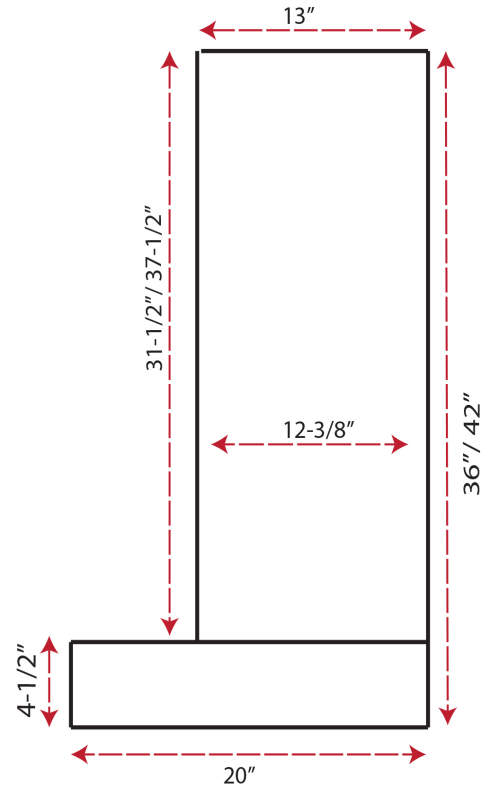

# Contemporary Mantel Range Hood

**Front View**

**Side View**

Item #	Dimensions (h) x (w) x (d)	Liner
SY-WMC3636	36" x 36" x 20"	SY-HLB-36
SY-WMC3642	42" x 36" x 20"	SY-HLB-36
SY-WMC4236	36" x 42" x 20"	SY-HLB-42
SY-WMC4242	42" x 42" x 20"	SY-HLB-42

# Contemporary Mantel Range Hood

Item #	Dimensions (h) x (w) x (d)	Liner
SY-WMC4836	36" x 48" x 20"	SY-HLB-48
SY-WMC4842	42" x 48" x 20"	SY-HLB-48

- Hardwood Plywood and Solid Lumber Construction
- 1/2" Rear Plywood Stretchers for wall mounting
- Accepts SY-HLB series Powder Coated or Stainless Steel Liners (*sold separately*)
- Select from 300, 400 and 600 CFM Broan Ventilation power packs (*sold separately*) or
- *Ascension 350SL, 350SS, 500SS and 620SS CFM Ventilation power packs (sold separately)*
- Available in Alder, Cherry, Hickory, Maple and Red Oak
- Designed to be used with customer supplied cabinet doors
- Increased Depth option available