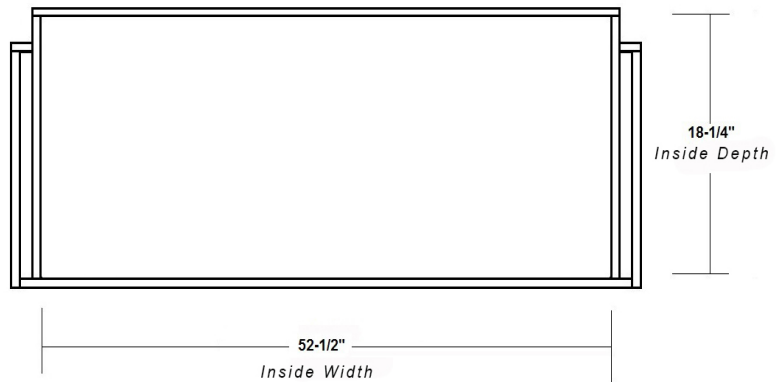

Arched Raised Panel Mantel Range Hood

Front View

Side View

Item #	Dimensions (h) x (w) x (d)	Liner	Liner
SY-WMHRP6030	30" x 60" x 20-3/4"	SY-HLB-48	SY-HLZ-48
SY-WMHRP6036	36" x 60" x 20-3/4"	SY-HLB-48	SY-HLZ-48