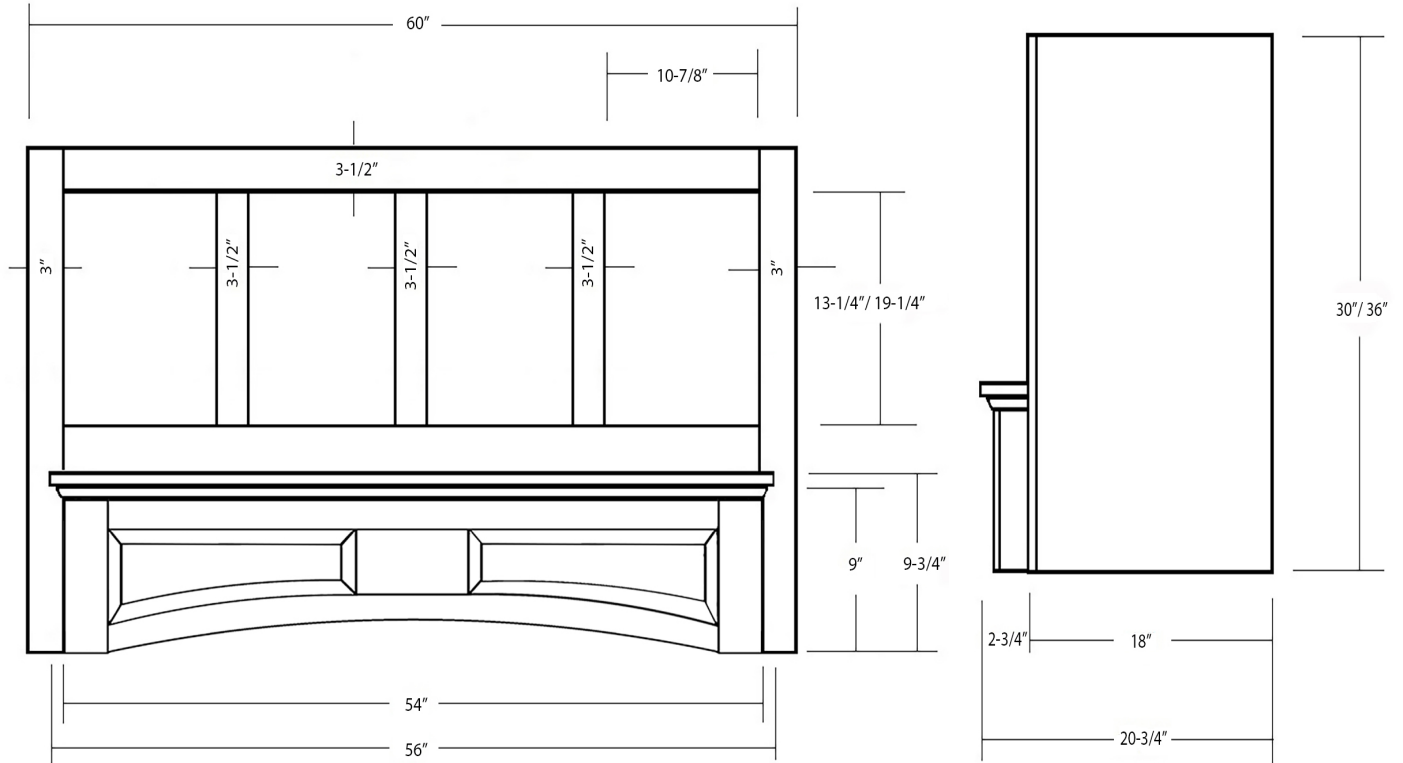

Arched Raised Panel Mantel Range Hood

Front View

Side View

Item #	Dimensions (h) x (w) x (d)	Liner	Liner
SY-WMHRP6030	30" x 60" x 20-3/4"	SY-HLB-48	SY-HLZ-48
SY-WMHRP6036	36" x 60" x 20-3/4"	SY-HLB-48	SY-HLZ-48