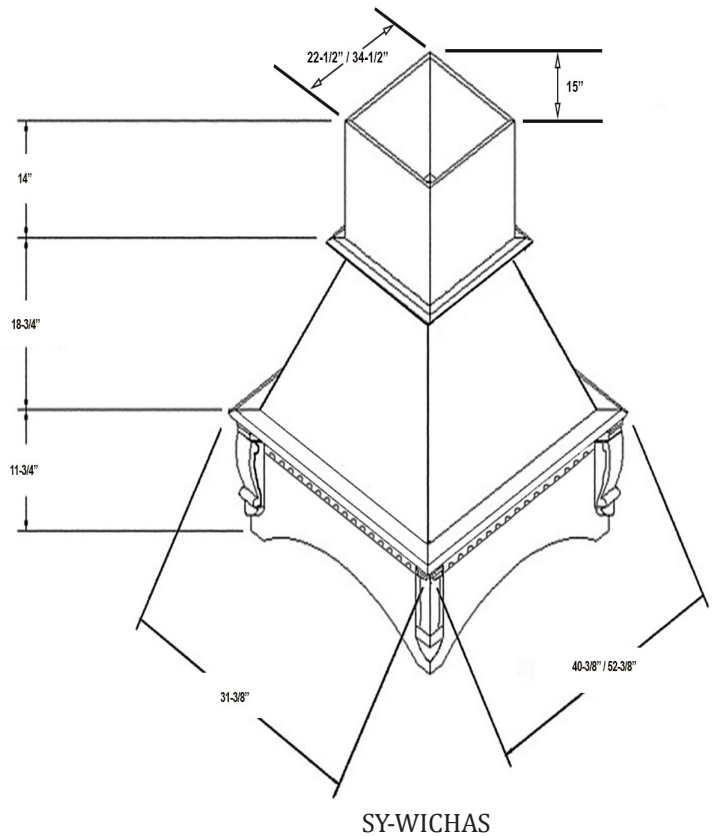

Arched Corbel Island Range Hoods

Item #	Dimensions (h) x (w) x (d)	Liner	Liner
SY-WICHAC-36	42-1/2" x 40-3/8" x 31-3/8"	SY-HLB-36	SY-HLZ-36
SY-WICHAC-48	42-1/2" x 52-3/8" x 31-3/8"	SY-HLB-48	SY-HLZ-48

Item #	Dimensions (h) x (w) x (d)	Liner	Liner
SY-WICHAS-36	42-1/2" x 40-3/8" x 31-3/8"	SY-HLB-36	SY-HLZ-36
SY-WICHAS-48	42-1/2" x 52-3/8" x 31-3/8"	SY-HLB-48	SY-HLZ-48