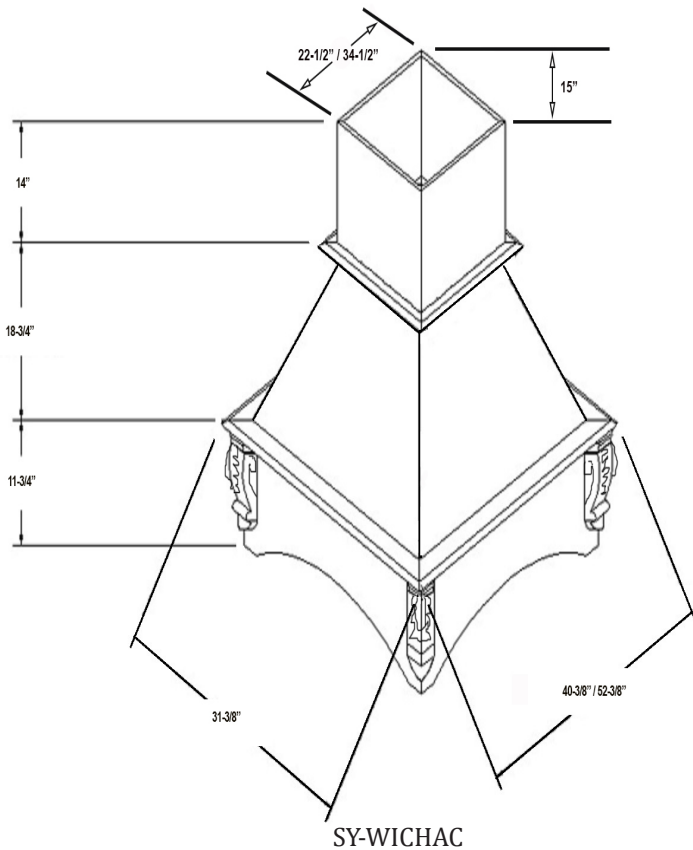

Arched Corbel Island Range Hoods

Item #	Dimensions (h) x (w) x (d)	Liner	Liner
SY-WICHAC-36	42-1/2" x 40-3/8" x 31-3/8"	SY-HLB-36	SY-HLZ-36
SY-WICHAC-48	42-1/2" x 52-3/8" x 31-3/8"	SY-HLB-48	SY-HLZ-48

Item #	Dimensions (h) x (w) x (d)	Liner	Liner
SY-WICHAS-36	42-1/2" x 40-3/8" x 31-3/8"	SY-HLB-36	SY-HLZ-36
SY-WICHAS-48	42-1/2" x 52-3/8" x 31-3/8"	SY-HLB-48	SY-HLZ-48