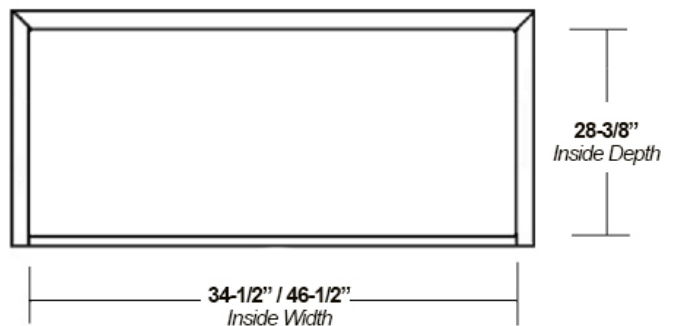

Arched Corbel Island Range Hoods

Item #	Dimensions (h) x (w) x (d)	Liner	Liner
SY-WICHAC-36	42-1/2" x 40-3/8" x 31-3/8"	SY-HLB-36	SY-HLZ-36
SY-WICHAC-48	42-1/2" x 52-3/8" x 31-3/8"	SY-HLB-48	SY-HLZ-48

Item #	Dimensions (h) x (w) x (d)	Liner	Liner
SY-WICHAS-36	42-1/2" x 40-3/8" x 31-3/8"	SY-HLB-36	SY-HLZ-36
SY-WICHAS-48	42-1/2" x 52-3/8" x 31-3/8"	SY-HLB-48	SY-HLZ-48