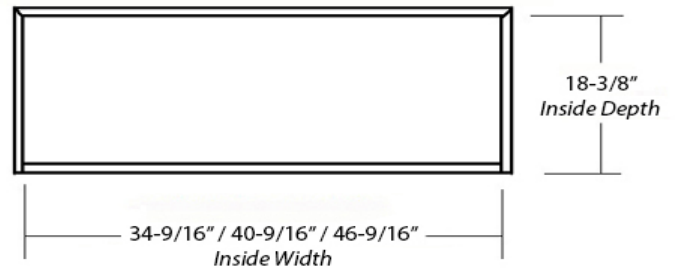

# Rustic Shiplap Epicurean Chimney Hood

**Front View**

**Side View**

Item #	Dimensions (h) x (w) x (d)	Liner	Liner
SY-WCVHSLR-36	42-1/2" X 38-1/16" X 20-7/8"	SY-HLB-36	SY-HLZ-36
SY-WCVHSLR-42	42-1/2" X 44-1/16" X 20-7/8"	SY-HLB-42	SY-HLZ-42
SY-WCVHSLR-48	42-1/2" X 50-1/16" X 20-7/8"	SY-HLB-48	SY-HLZ-48

- Constructed with Weathered Spruce planks (*Rough Grain*)
- Pre-Finished with Sherwin Williams stain (Black, Brown, Dark Grey, Light Grey, White, Whitewash)
- 1/2" Rear Plywood Stretchers for wall mounting
- Accepts SY-HLB series Powder Coated or Stainless Steel Liners (*sold separately*)
- Select from 300, 400 and 600 CFM Broan Ventilation power packs (*sold separately*) or
- *Ascension 350SL, 350SS, 500SS and 620SS CFM Ventilation power packs (sold separately)*
- *36" models accept Ascension 900 CFM Professional Ventilators (requires HLZ series Liners)*
- *42" and 48" models accept Ascension 1200 CFM Professional Ventilators (requires HLZ series Liners)*
- *Optional Removable Access Panel available*
- *Optional 14", 24", and 36" Chimney Extensions available*