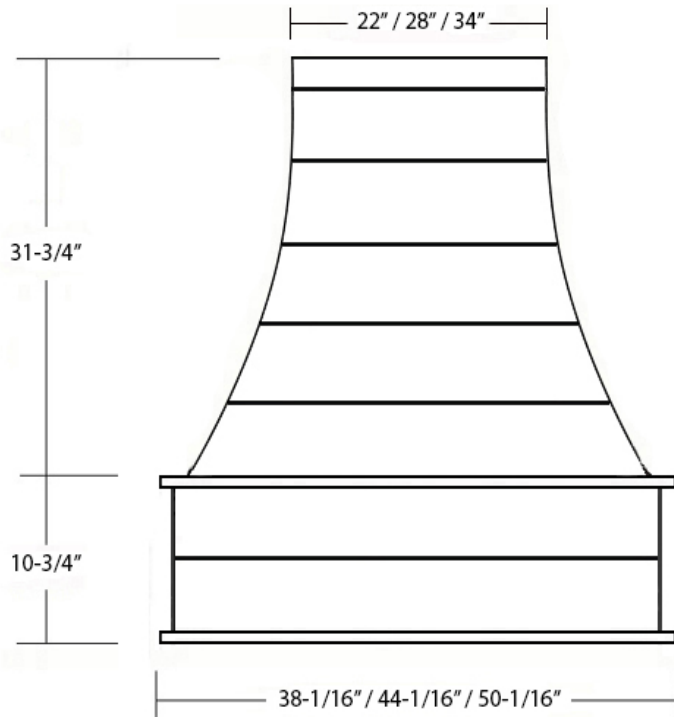

# Rustic Shiplap Epicurean Chimney Hood

**Front View**

**Side View**

Item #	Dimensions (h) x (w) x (d)	Liner	Liner
SY-WCVHSLR-36	42-1/2" X 38-1/16" X 20-7/8"	SY-HLB-36	SY-HLZ-36
SY-WCVHSLR-42	42-1/2" X 44-1/16" X 20-7/8"	SY-HLB-42	SY-HLZ-42
SY-WCVHSLR-48	42-1/2" X 50-1/16" X 20-7/8"	SY-HLB-48	SY-HLZ-48

- Constructed with Weathered Spruce planks (*Rough Grain*)
- Pre-Finished with Sherwin Williams stain (Black, Brown, Dark Grey, Light Grey, White, Whitewash)
- 1/2" Rear Plywood Stretchers for wall mounting
- Accepts SY-HLB series Powder Coated or Stainless Steel Liners (*sold separately*)
- Select from 300, 400 and 600 CFM Broan Ventilation power packs (*sold separately*) or
- *Ascension 350SL, 350SS, 500SS and 620SS CFM Ventilation power packs (sold separately)*
- *36" models accept Ascension 900 CFM Professional Ventilators (requires HLZ series Liners)*
- *42" and 48" models accept Ascension 1200 CFM Professional Ventilators (requires HLZ series Liners)*
- *Optional Removable Access Panel available*
- *Optional 14", 24", and 36" Chimney Extensions available*