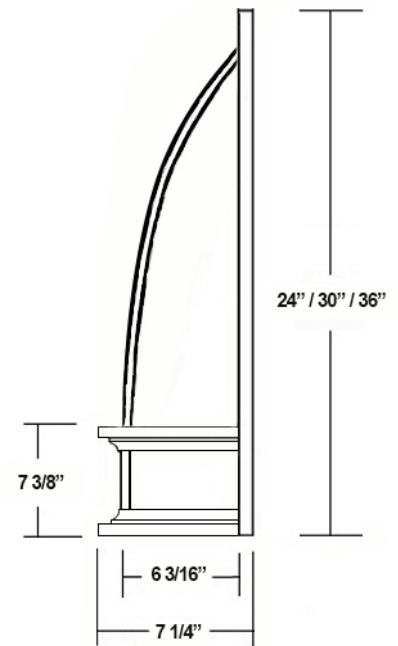

Convex Range Hood Front

Front View

Side View

Item #	Dimensions (h) x (w) x (d)	Liner
SY-JCVHF3024	24" x 30" x 7-1/4"	SY-HLT-30
SY-JCVHF3030	30" x 30" x 7-1/4"	SY-HLT-30
SY-JCVHF3036	36" x 30" x 7-1/4"	SY-HLT-30
SY-JCVHF3624	24" x 36" x 7-1/4"	SY-HLT-36
SY-JCVHF3630	30" x 36" x 7-1/4"	SY-HLT-36
SY-JCVHF3636	36" x 36" x 7-1/4"	SY-HLT-36