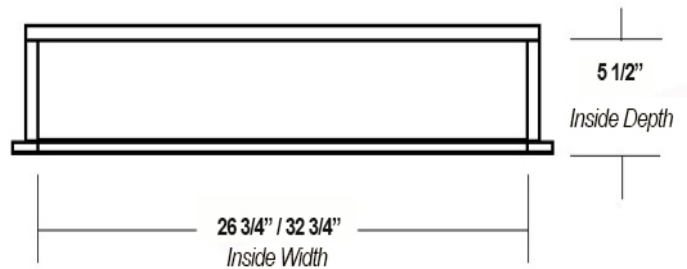

Convex Range Hood Front

Front View

Side View

Item #	Dimensions (h) x (w) x (d)	Liner
SY-JCVHF3024	24" x 30" x 7-1/4"	SY-HLT-30
SY-JCVHF3030	30" x 30" x 7-1/4"	SY-HLT-30
SY-JCVHF3036	36" x 30" x 7-1/4"	SY-HLT-30
SY-JCVHF3624	24" x 36" x 7-1/4"	SY-HLT-36
SY-JCVHF3630	30" x 36" x 7-1/4"	SY-HLT-36
SY-JCVHF3636	36" x 36" x 7-1/4"	SY-HLT-36