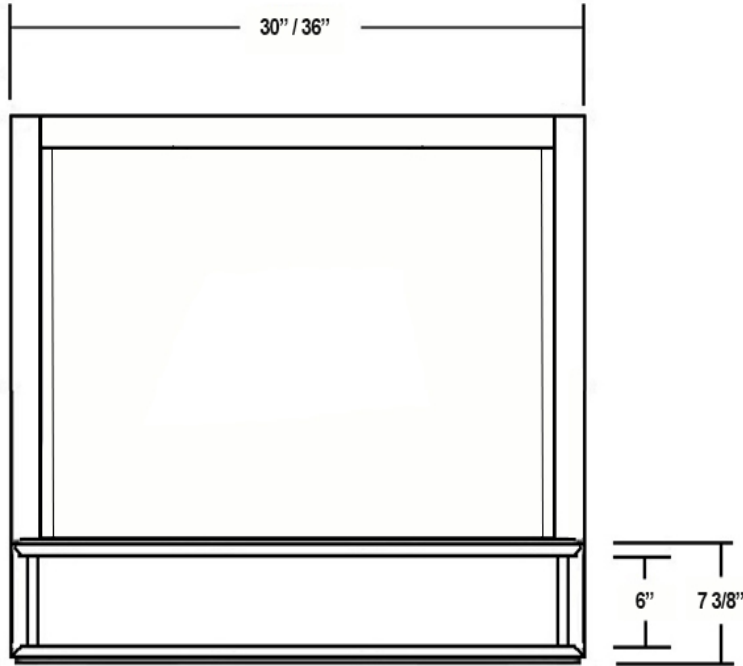

Convex Range Hood Front

Front View

Side View

Item #	Dimensions (h) x (w) x (d)	Liner
SY-JCVHF3024	24" x 30" x 7-1/4"	SY-HLT-30
SY-JCVHF3030	30" x 30" x 7-1/4"	SY-HLT-30
SY-JCVHF3036	36" x 30" x 7-1/4"	SY-HLT-30
SY-JCVHF3624	24" x 36" x 7-1/4"	SY-HLT-36
SY-JCVHF3630	30" x 36" x 7-1/4"	SY-HLT-36
SY-JCVHF3636	36" x 36" x 7-1/4"	SY-HLT-36