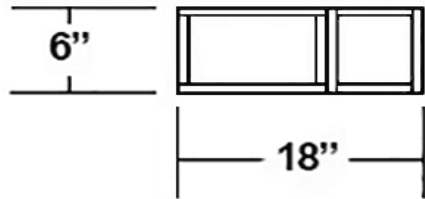

Flat Panel Mantel Pillars with Pullouts

Item #	Dimensions (h) x (w) x (d)
SY-FPP-660	60" x 6" x 18"
SY-FPP-666	66" x 6" x 18"

- Hardwood Plywood and Solid Lumber Construction
- Internal bracing with cleats, glue and pocket screws
- Sold in pairs
- Includes 3 Shelf Spice Pullout with Ball Bearing Slides
- For use on both sides of Castlewood Mantel Range Hoods and Fronts
- Available in Cherry, Hickory, Maple and Red Oak
- Optional Door Packs are available
- Increased Depth option available