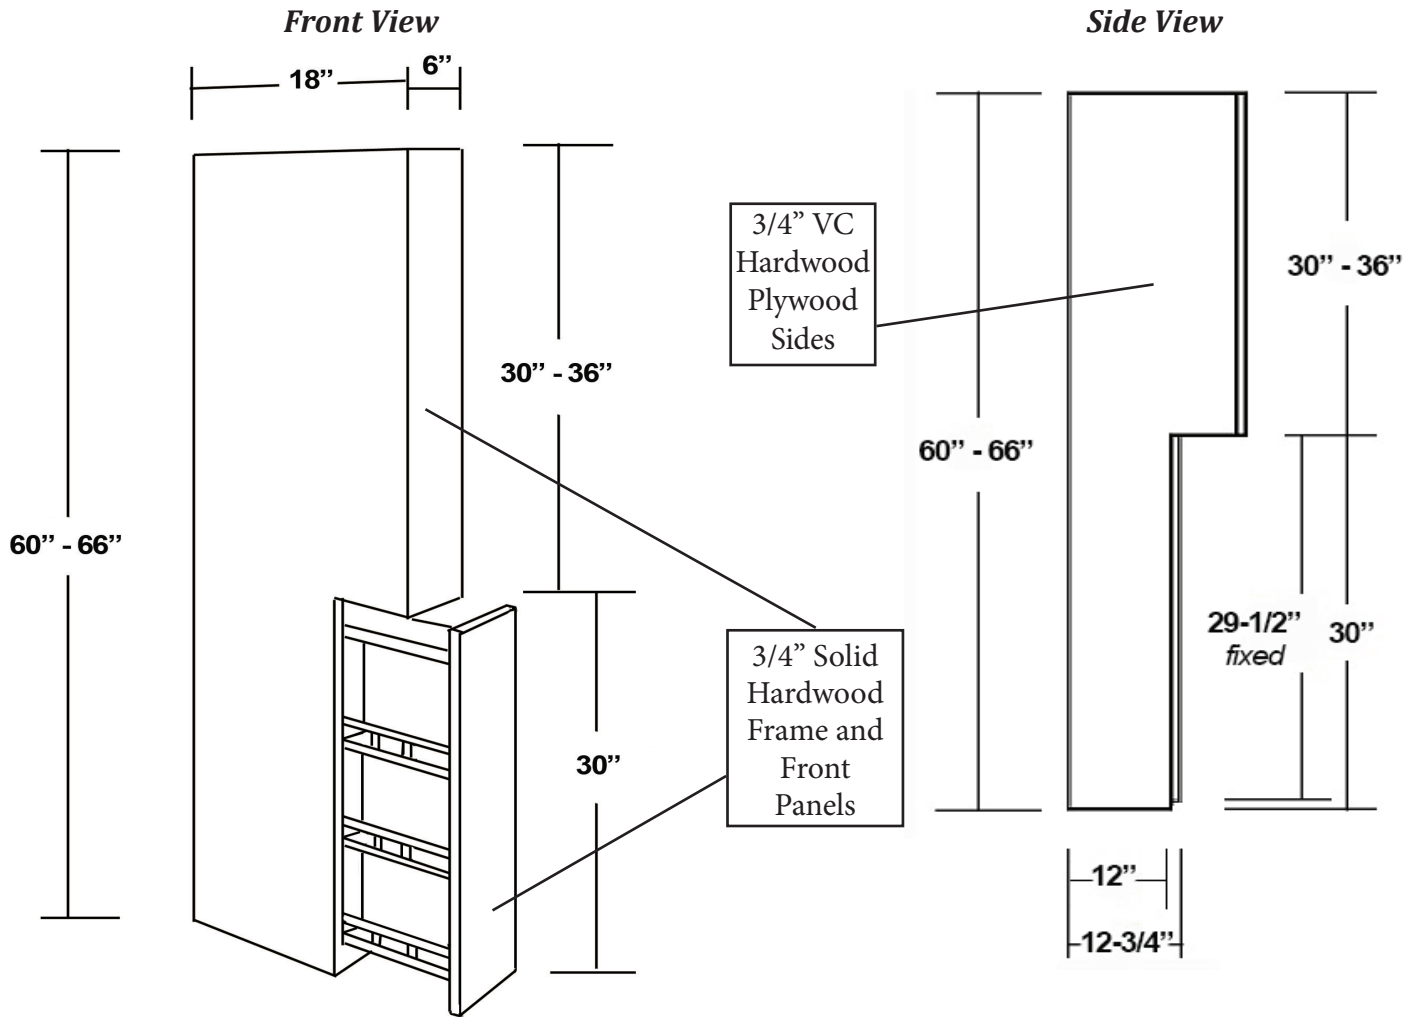

Flat Panel Mantel Pillars with Pullouts

Item #	Dimensions (h) x (w) x (d)
SY-FPP-660	60" x 6" x 18"
SY-FPP-666	66" x 6" x 18"

- Hardwood Plywood and Solid Lumber Construction
- Internal bracing with cleats, glue and pocket screws
- Sold in pairs
- Includes 3 Shelf Spice Pullout with Ball Bearing Slides
- For use on both sides of Castlewood Mantel Range Hoods and Fronts
- Available in Cherry, Hickory, Maple and Red Oak
- Optional Door Packs are available
- Increased Depth option available