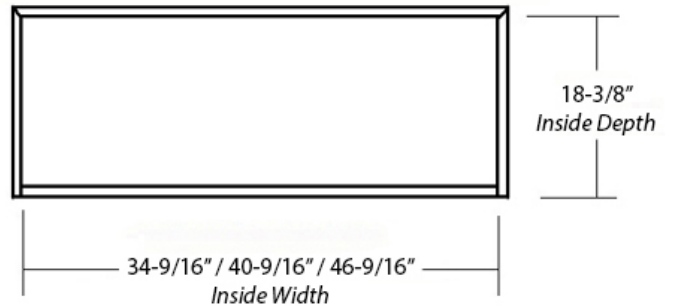

Epicurean Arch Chimney Range Hood

Front View

Side View

Item #	Dimensions (h) x (w) x (d)	Liner
SY-WCVA-36	42-1/2" x 38-9/16" x 21-1/8"	SY-HLB-36
SY-WCVA-42	42-1/2" x 44-9/16" x 21-1/8"	SY-HLB-42
SY-WCVA-48	42-1/2" x 50-9/16" x 21-1/8"	SY-HLB-48

- Veneer, Hardwood Plywood and Solid Lumber Construction
- 1/2" Rear Plywood Stretchers for wall mounting
- Accepts SY-HLB series Powder Coated or Stainless Steel Liners (*sold separately*)
- Select from 250, 390 and 500 CFM Broan Ventilation power packs (*sold separately*) or
- *Ascension 350SL, 350SS, and 500SS CFM Ventilation power packs (sold separately)*
- Available in Alder, Cherry, Hickory, Maple and Red Oak
- Optional 12", 24" and 36" height Chimney Extensions available
- Chimney Extensions require Trim Kits