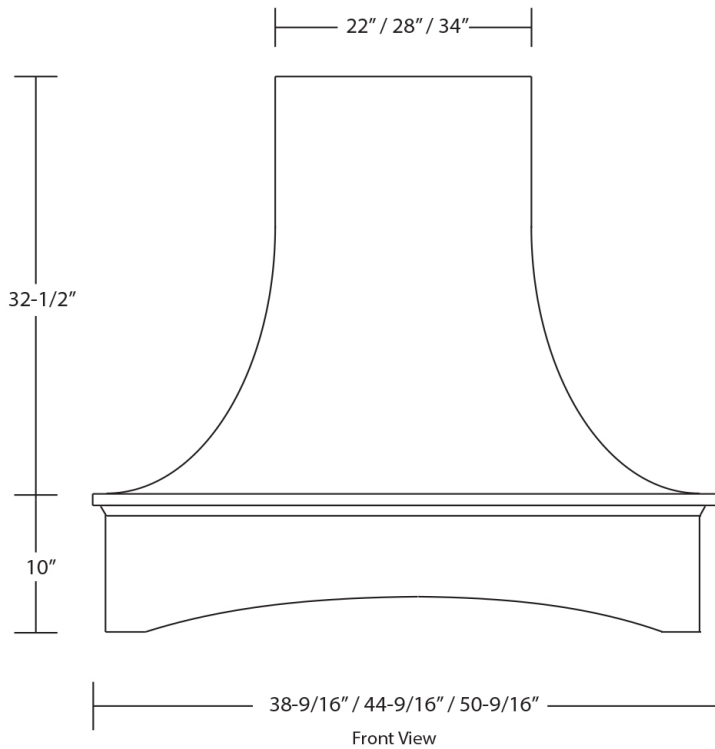

Epicurean Arch Chimney Range Hood

Front View

Side View

Item #	Dimensions (h) x (w) x (d)	Liner
SY-WCVA-36	42-1/2" x 38-9/16" x 21-1/8"	SY-HLB-36
SY-WCVA-42	42-1/2" x 44-9/16" x 21-1/8"	SY-HLB-42
SY-WCVA-48	42-1/2" x 50-9/16" x 21-1/8"	SY-HLB-48