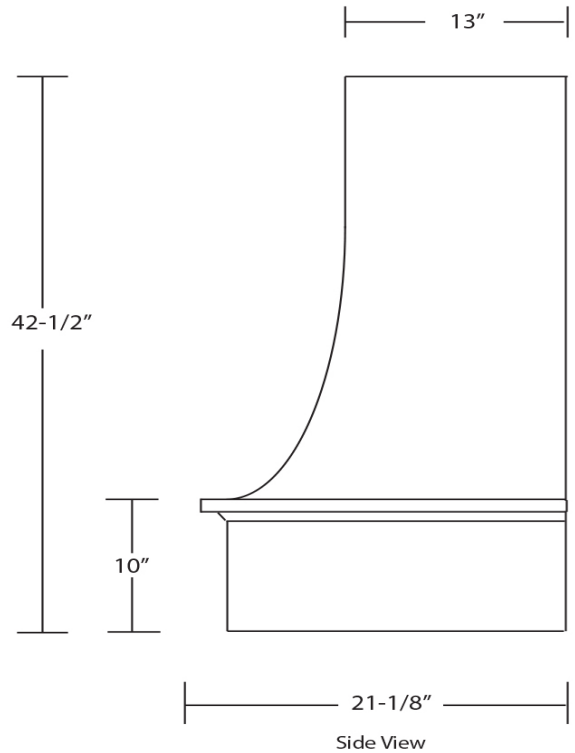

Epicurean Arch Chimney Range Hood

Front View

Side View

Item #	Dimensions (h) x (w) x (d)	Liner
SY-WCVA-36	42-1/2" x 38-9/16" x 21-1/8"	SY-HLB-36
SY-WCVA-42	42-1/2" x 44-9/16" x 21-1/8"	SY-HLB-42
SY-WCVA-48	42-1/2" x 50-9/16" x 21-1/8"	SY-HLB-48