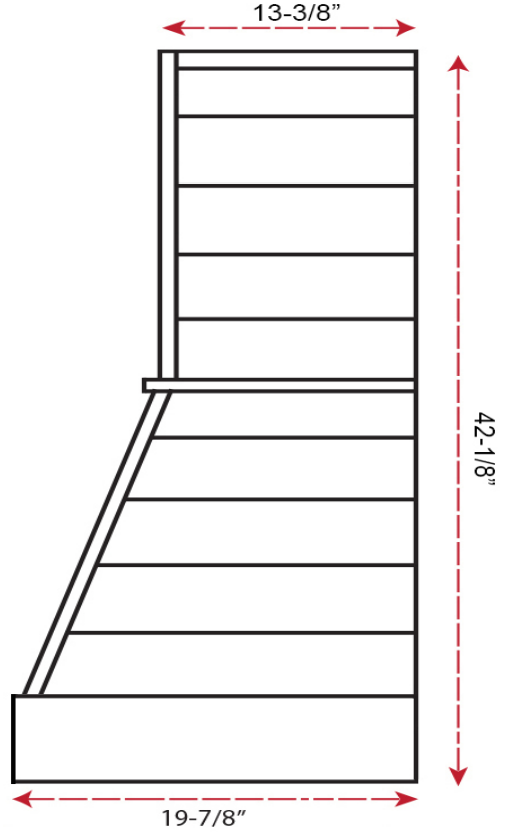

Paint Grade Shiplap Range Hood

Front View

Side View

Item #	Dimensions (h) x (w) x (d)	Liner
SY-WCSLIM-30	42-1/8" X 30" X 19-7/8"	SY-HLB-30
SY-WCSLIM-36	42-1/8" X 36" X 19-7/8"	SY-HLB-36

- Poplar Lumber and MDF Construction
- Primed for Painting
- 1/2" Rear Plywood Stretches for wall mounting
- Accepts SY-HLB series Powder Coated or Stainless Steel Liners (sold separately)
- Select from 300, 400 and 600 CFM Broan Ventilation power packs (sold separately) or
- Ascension 350SL, 350SS, and 500SS CFM Ventilation power packs (sold separately)
- Ascension 620SS Ventilation power pack (36" and greater models only)