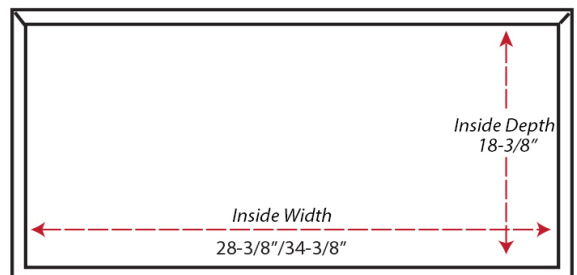

Paint Grade Shiplap Range Hood

Front View

Side View

Item #	Dimensions (h) x (w) x (d)	Liner
SY-WCSLIM-30	42-1/8" X 30" X 19-7/8"	SY-HLB-30
SY-WCSLIM-36	42-1/8" X 36" X 19-7/8"	SY-HLB-36

- Poplar Lumber and MDF Construction
- Primed for Painting
- 1/2" Rear Plywood Stretches for wall mounting
- Accepts SY-HLB series Powder Coated or Stainless Steel Liners (sold separately)
- Select from 300, 400 and 600 CFM Broan Ventilation power packs (sold separately) or
- Ascension 350SL, 350SS, and 500SS CFM Ventilation power packs (sold separately)
- Ascension 620SS Ventilation power pack (36" and greater models only)