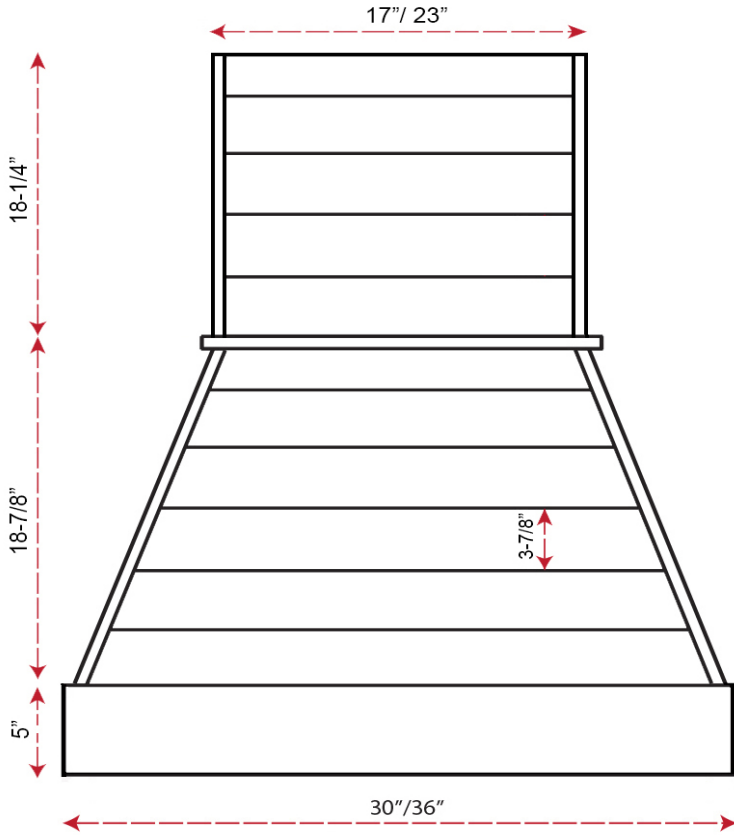

Paint Grade Shiplap Range Hood

Front View

Side View

Item #	Dimensions (h) x (w) x (d)	Liner
SY-WCSLIM-30	42-1/8" X 30" X 19-7/8"	SY-HLB-30
SY-WCSLIM-36	42-1/8" X 36" X 19-7/8"	SY-HLB-36

- Poplar Lumber and MDF Construction
- Primed for Painting
- 1/2" Rear Plywood Stretches for wall mounting
- Accepts SY-HLB series Powder Coated or Stainless Steel Liners (sold separately)
- Select from 300, 400 and 600 CFM Broan Ventilation power packs (sold separately) or
- Ascension 350SL, 350SS, and 500SS CFM Ventilation power packs (sold separately)
- Ascension 620SS Ventilation power pack (36" and greater models only)