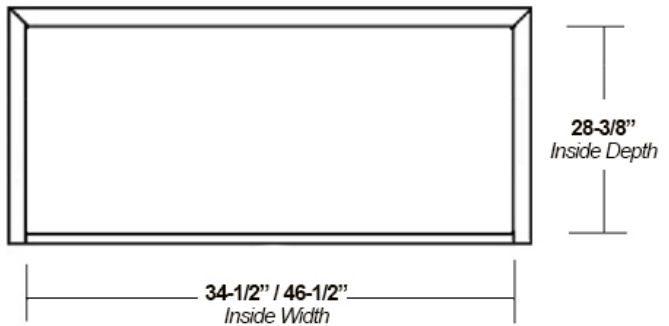

Chimney Style Island Range Hood

Item #	Dimensions (h) x (w) x (d)	Liner	Liner
SY-WICH-36	42-1/2" x 40-3/8" x 31-3/8"	SY-HLB-36	SY-HLZ-36
SY-WICH-48	42-1/2" x 52-3/8" x 31-3/8"	SY-HLB-48	SY-HLZ-48

- Hardwood Plywood and Solid Lumber Construction
- Accepts SY-HLB series Powder Coated or Steel Liners (*sold separately*)
- Select from 400, or 600 CFM Broan Ventilation power packs (*sold separately*) or
- Ascension 350SL, 350SS, 500SS and 620SS CFM Ventilation power packs (*sold separately*)
- 36" models accept Ascension 900 CFM Professional Ventilators (*requires HLZ series Liners*)
- 48" models accept Ascension 1200 CFM Professional Ventilators (*requires HLZ series Liners*)
- If HLB or HLZ liners will be used, interior of hood must be blocked up (*specify when ordering*)
- Available in Alder, Cherry, Hickory, Maple, Red Oak, and White Oak
- Includes standard 14" height Chimney Extension
- Base section will accommodate Ornaments in sizes up to 6" x 24"