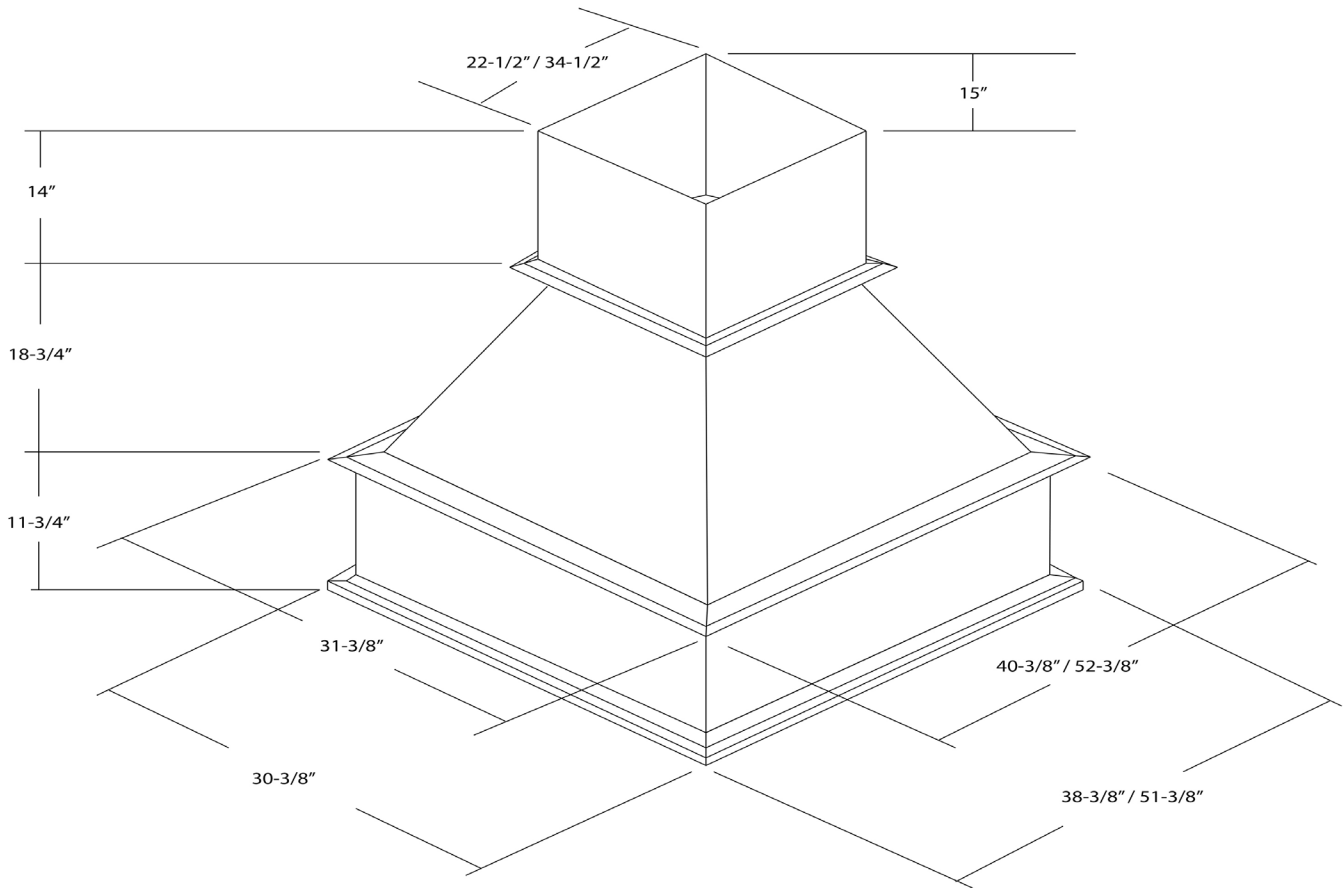

Chimney Style Island Range Hood

Item #	Dimensions (h) x (w) x (d)	Liner	Liner
SY-WICH-36	42-1/2" x 40-3/8" x 31-3/8"	SY-HLB-36	SY-HLZ-36
SY-WICH-48	42-1/2" x 52-3/8" x 31-3/8"	SY-HLB-48	SY-HLZ-48

- Hardwood Plywood and Solid Lumber Construction
- Accepts SY-HLB series Powder Coated or Steel Liners (*sold separately*)
- Select from 400, or 600 CFM Broan Ventilation power packs (*sold separately*) or
- Ascension 350SL, 350SS, 500SS and 620SS CFM Ventilation power packs (*sold separately*)
- 36" models accept Ascension 900 CFM Professional Ventilators (*requires HLZ series Liners*)
- 48" models accept Ascension 1200 CFM Professional Ventilators (*requires HLZ series Liners*)
- If HLB or HLZ liners will be used, interior of hood must be blocked up (*specify when ordering*)
- Available in Alder, Cherry, Hickory, Maple, Red Oak, and White Oak
- Includes standard 14" height Chimney Extension
- Base section will accommodate Ornaments in sizes up to 6" x 24"