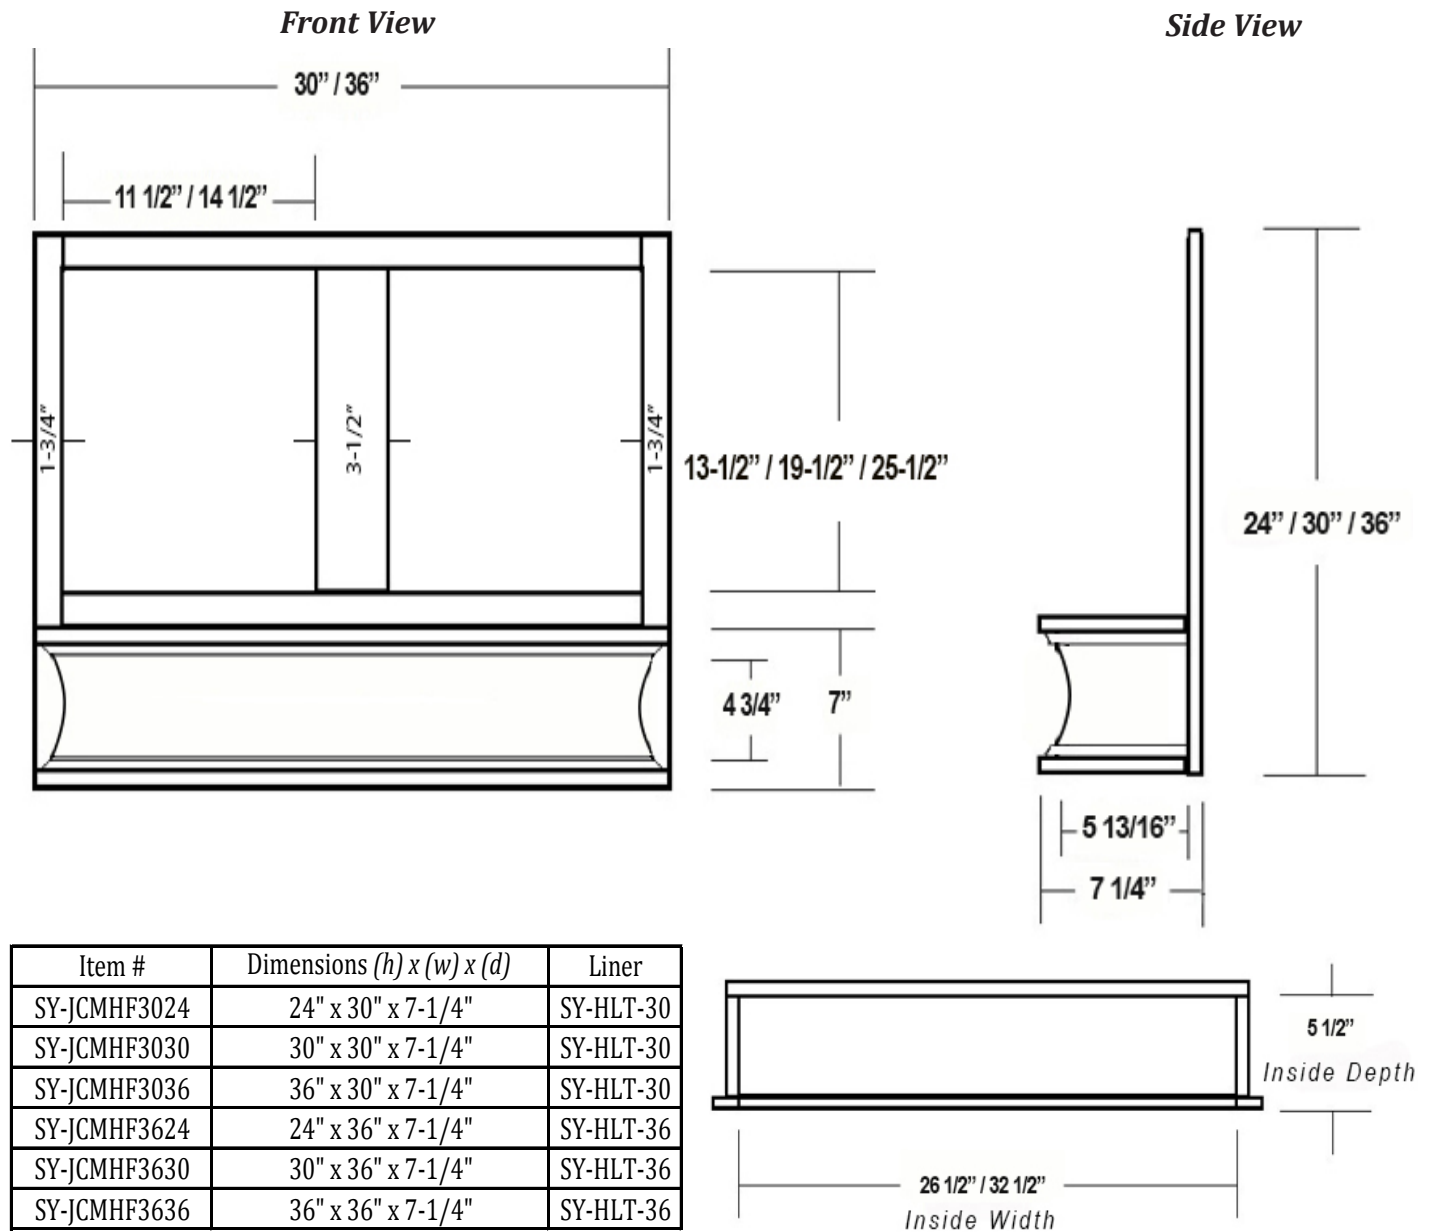

Coved Mantel Range Hood Front

Item #	Dimensions (h) x (w) x (d)	Liner
SY-JCMHF3024	24" x 30" x 7-1/4"	SY-HLT-30
SY-JCMHF3030	30" x 30" x 7-1/4"	SY-HLT-30
SY-JCMHF3036	36" x 30" x 7-1/4"	SY-HLT-30
SY-JCMHF3624	24" x 36" x 7-1/4"	SY-HLT-36
SY-JCMHF3630	30" x 36" x 7-1/4"	SY-HLT-36
SY-JCMHF3636	36" x 36" x 7-1/4"	SY-HLT-36

- Solid Lumber Construction
- Accepts SY-HLT series T-shape Powder Coated Steel Liners *(sold separately)*
- Select from 300, 400 or 600 CFM Broan Ventilation power packs *(sold separately)* or
- Ascension 350SL, 350SS, 500SS and 620SS CFM Ventilation power packs *(sold separately)*
- Available in Alder, Cherry, Maple and Red Oak
- Designed to be used with customer supplied cabinet doors
- Must be mounted between two wall cabinets